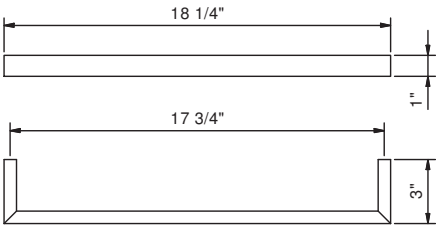

Art. 7711
18" Towel bar

Finishes:

Brushed Stainless steel 92 93 7711

Project:

Room:

Date:

Comments:

Certifications/Awards: