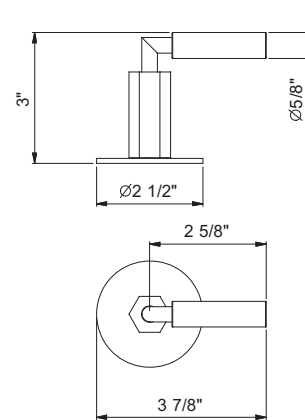

Art. N547

VENEZIA left-side lever handle

for articles: N404SU - N504SU - N405SWU - N458SBU -
N413SBU -
N513SBU - N509SU - N411SBU - N465SU - N565SU -
N467SU -
N567SU - N580SBU

Finishes:

- ☐ **Chrome** 29 02 N547
- ☐ **Nickel PVD** 29 95 N547
- ☐ **Matte Gun Metal PVD** 29 P5 N547
- ☐ **Matte British Gold PVD** 29 P6 N547
- ☐ **Matte Copper PVD** 29 P9 N547
- ☐ **Gold Plus** 29 01 N547

Project:

Room:

Date:

Comments:

Certifications/Awards: