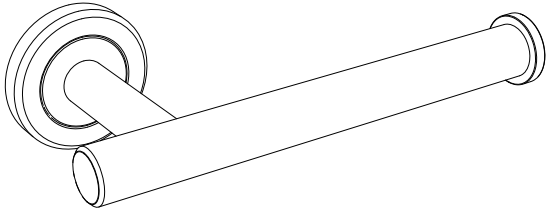

# Latitude<sup>2</sup> Collection

General Specifications

Tissue Holder (Euro)

- #4243 (Chrome)
- #4293 (Satin Nickel)
- #4243MX (Matte Black)