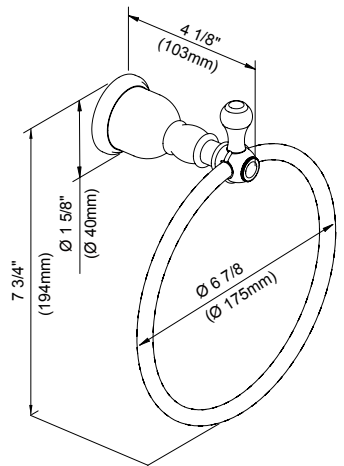

Submittal Information:

Name: _____
Location: _____

Contractor: _____
Contact #: _____