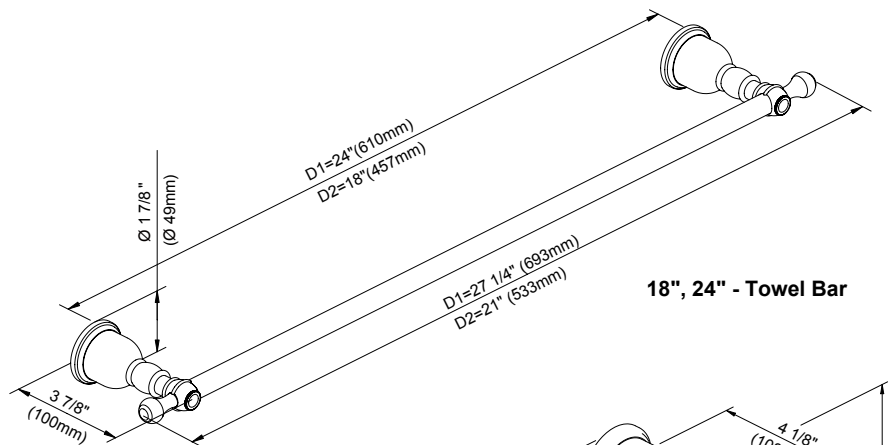

Submittal Information:

Name: _____
Location: _____

Contractor: _____
Contact #: _____