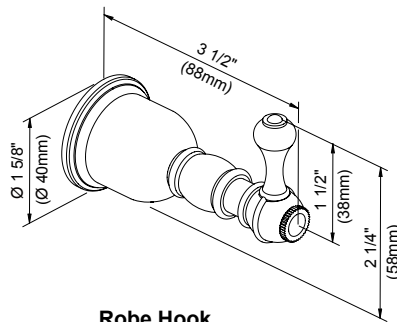

Submittal Information:

Name: _____
Location: _____

Contractor: _____
Contact #: _____