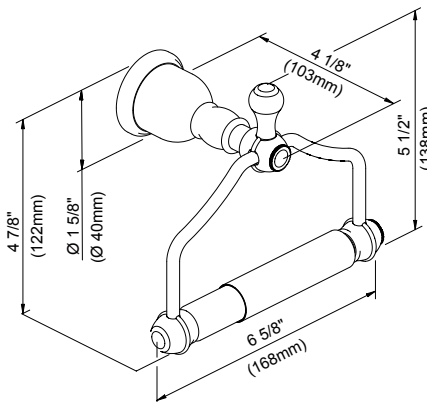

Submittal Information:

Name: _____
Location: _____

Contractor: _____
Contact #: _____