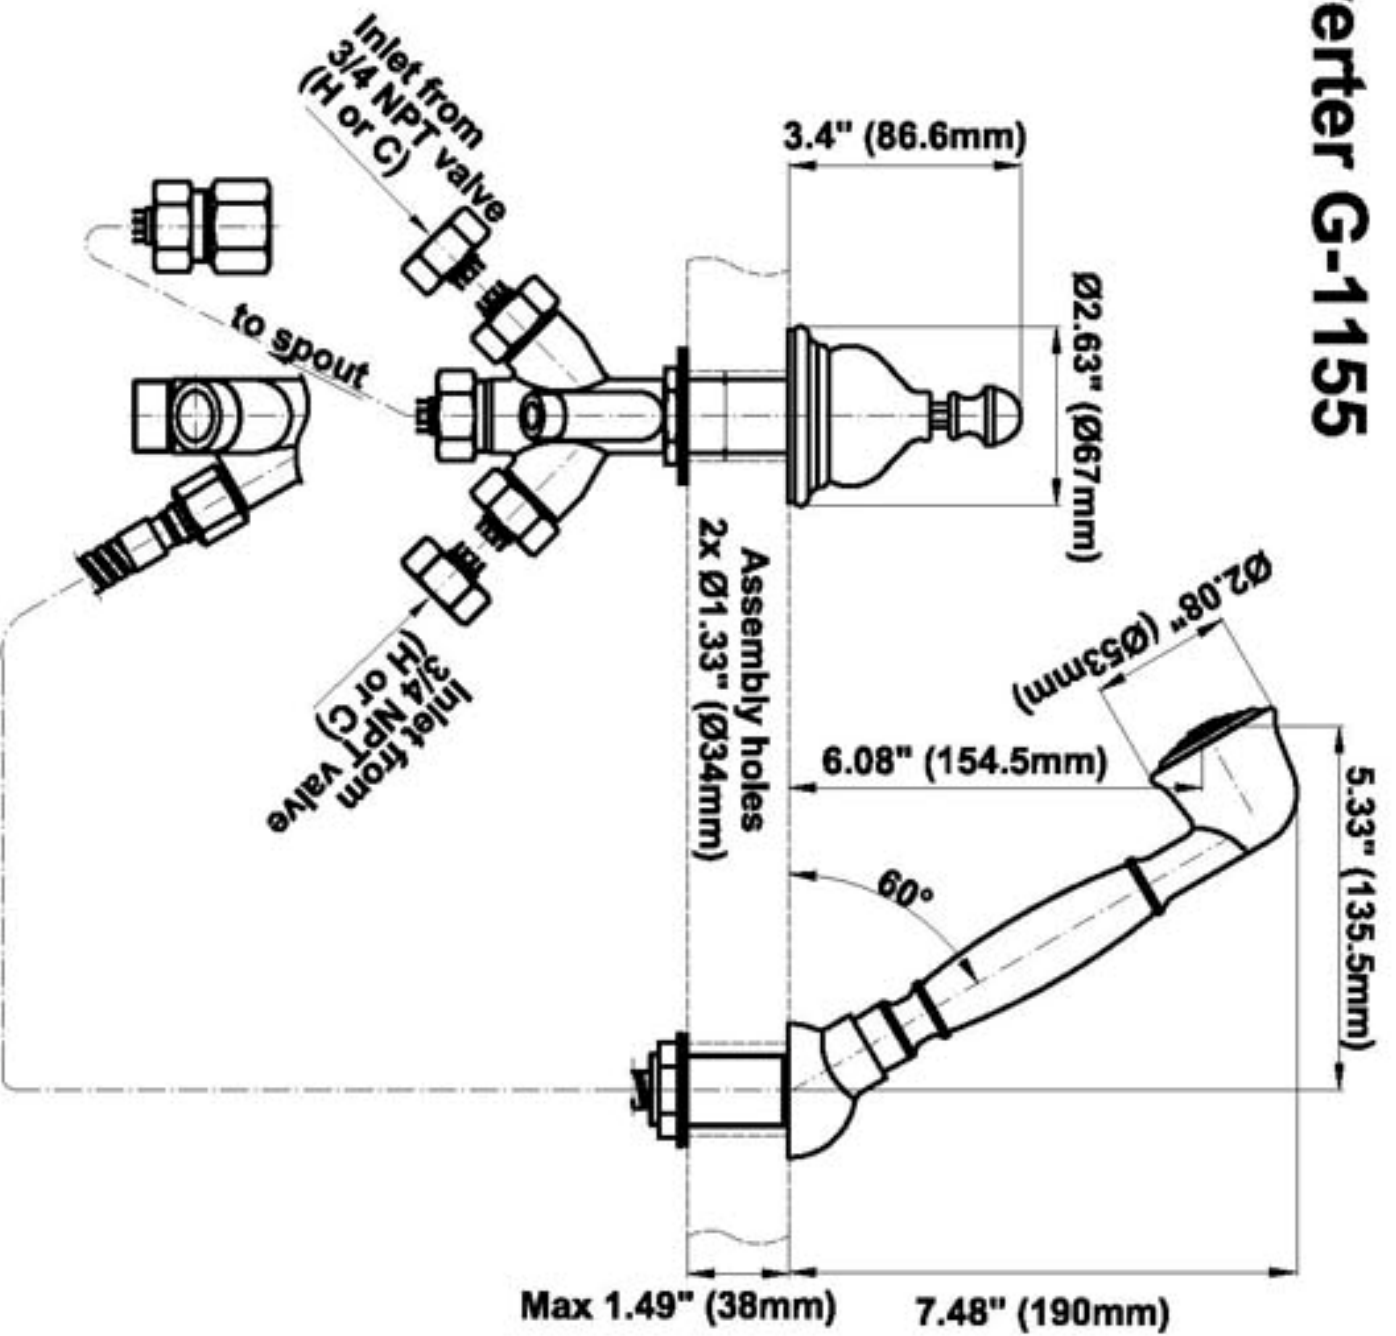

BATHROOM  
Canterbury Roman Tub Set  
**G-2551-C2**

---

**GRAFF**<sup>®</sup>

**Information**

- 1 1/3" hole cutout (x5)
- Aerated Flow Rate ~7 gpm @45 psi
- Deck-Mounted Handshower and Diverter Set included
- Optional in-line pressure balancing valve

## Product Features

- 1-1/3" hole cutout (x5)
- Aerated flow rate ~ 7 gpm @ 45 psi
- Deck-mounted handshower and diverter set included

# Rough diverter G-1055

BATHROOM  
Canterbury Deck-Mounted  
Handshower & Diverter Set  
**G-1155**

**GRAFF®**

**Information**

- 1 1/3" hole cutout (x2)
- Option for G-2550-\*\*\* Roman Tub Set
- Handshower hose included

## Information

- 1 1/3" hole cutout (x3)
- Matching deck-mounted handshower & diverter set available