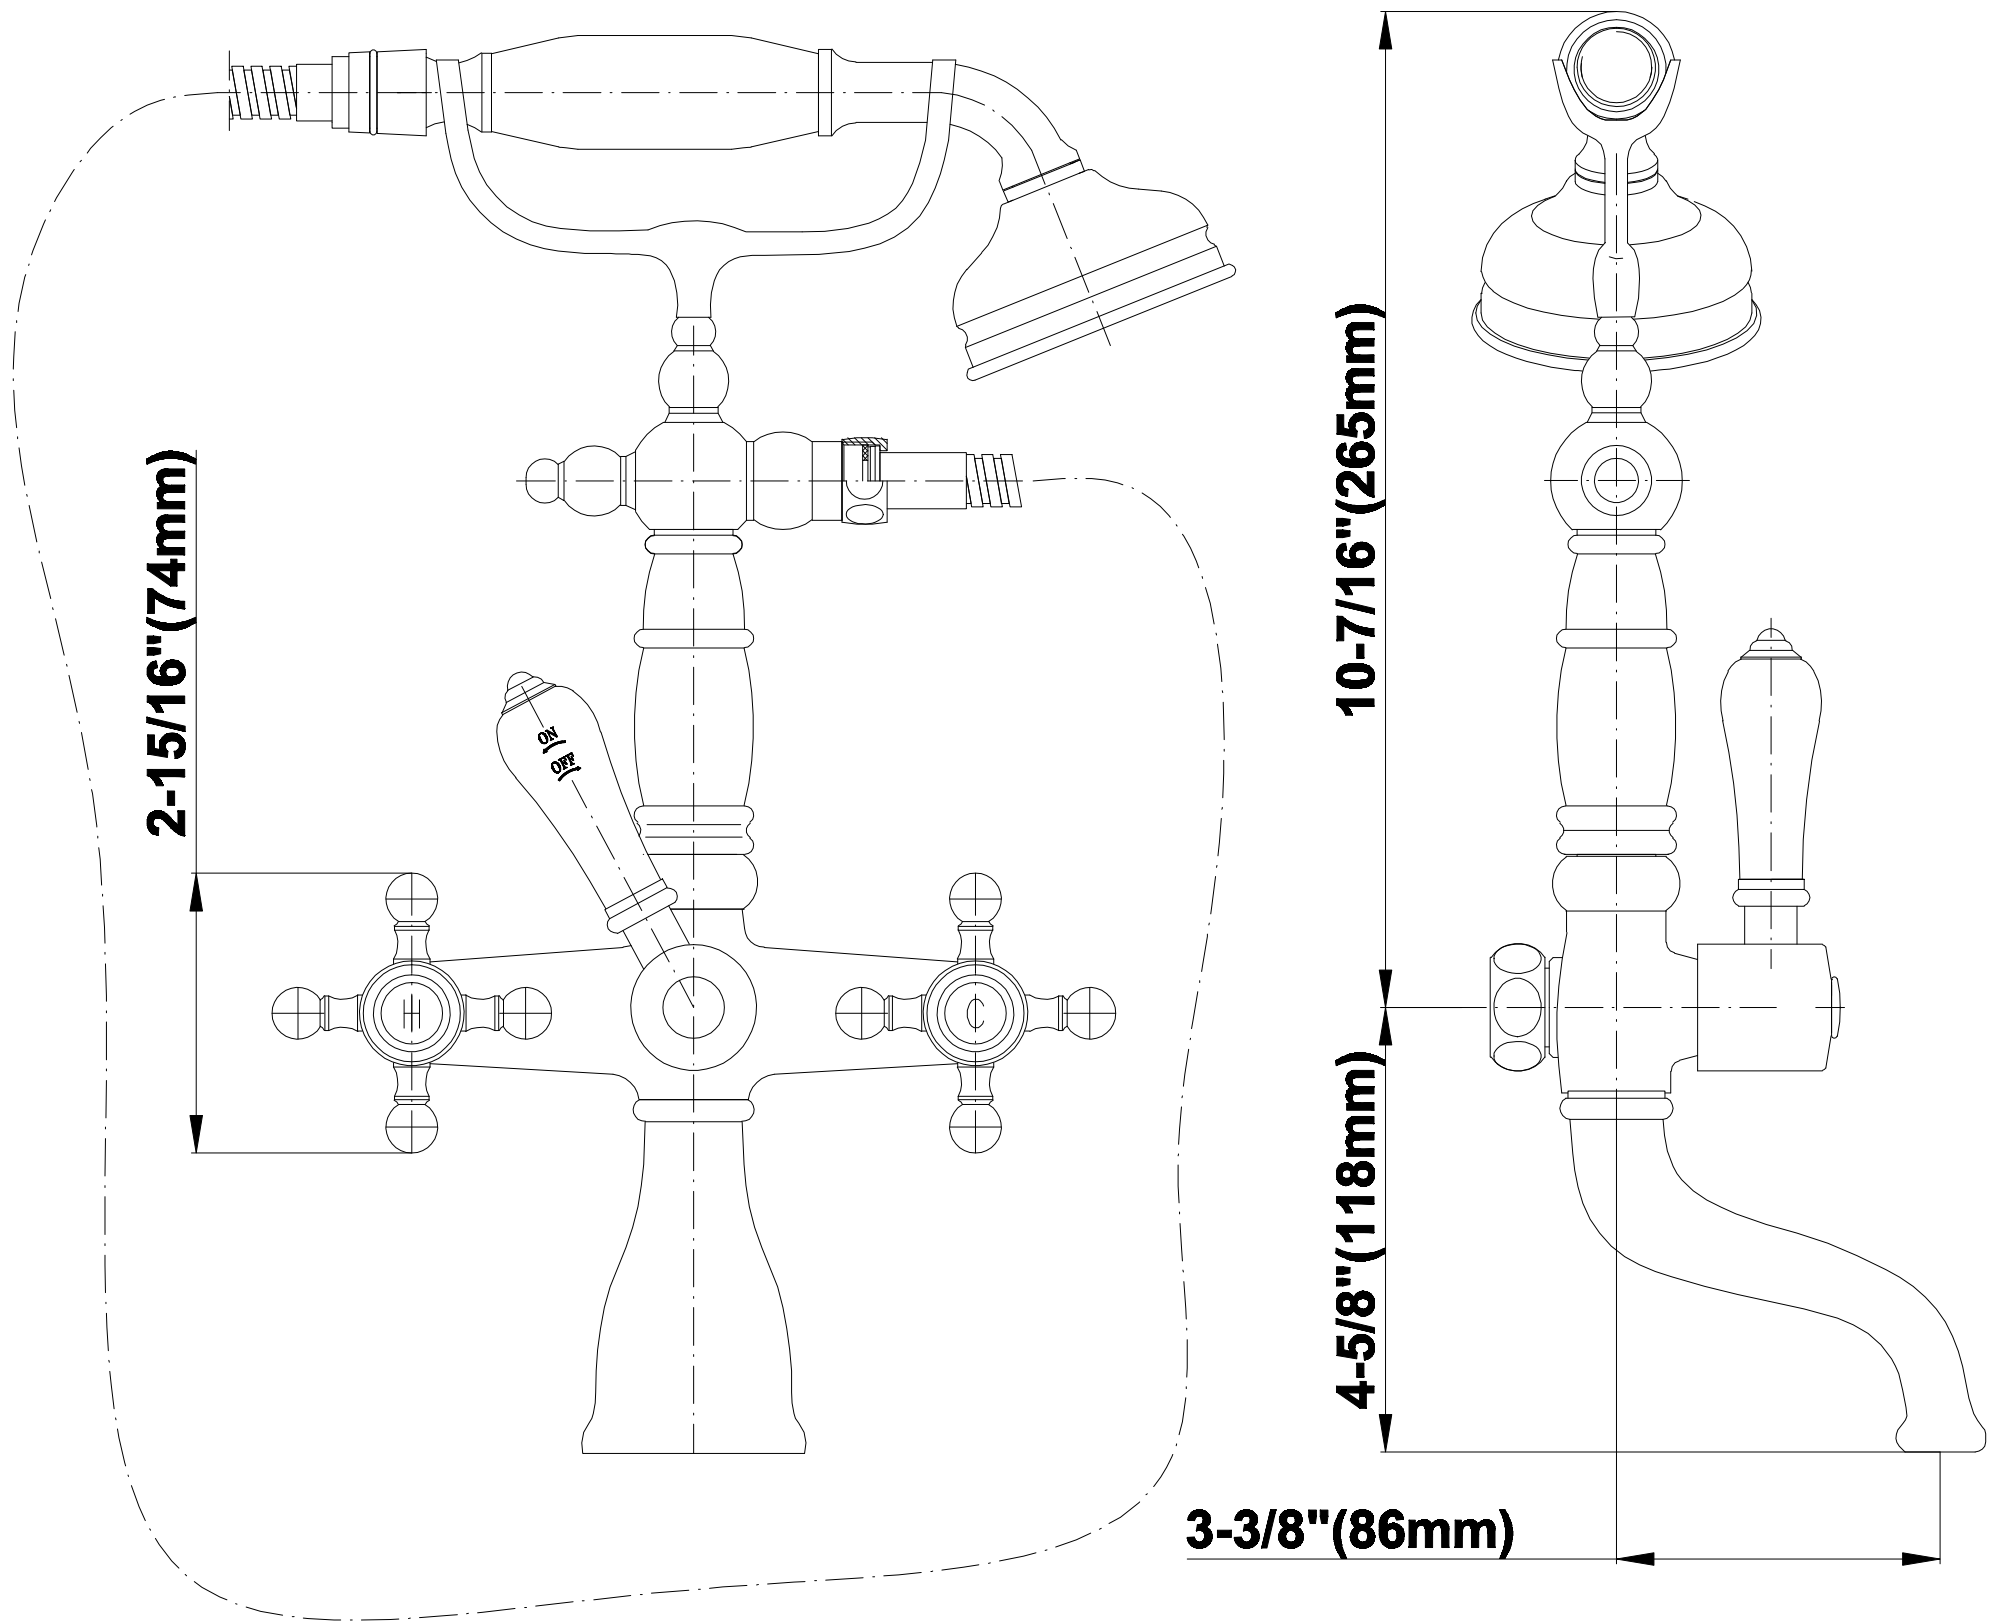

G-3853

CANTERBURY Series