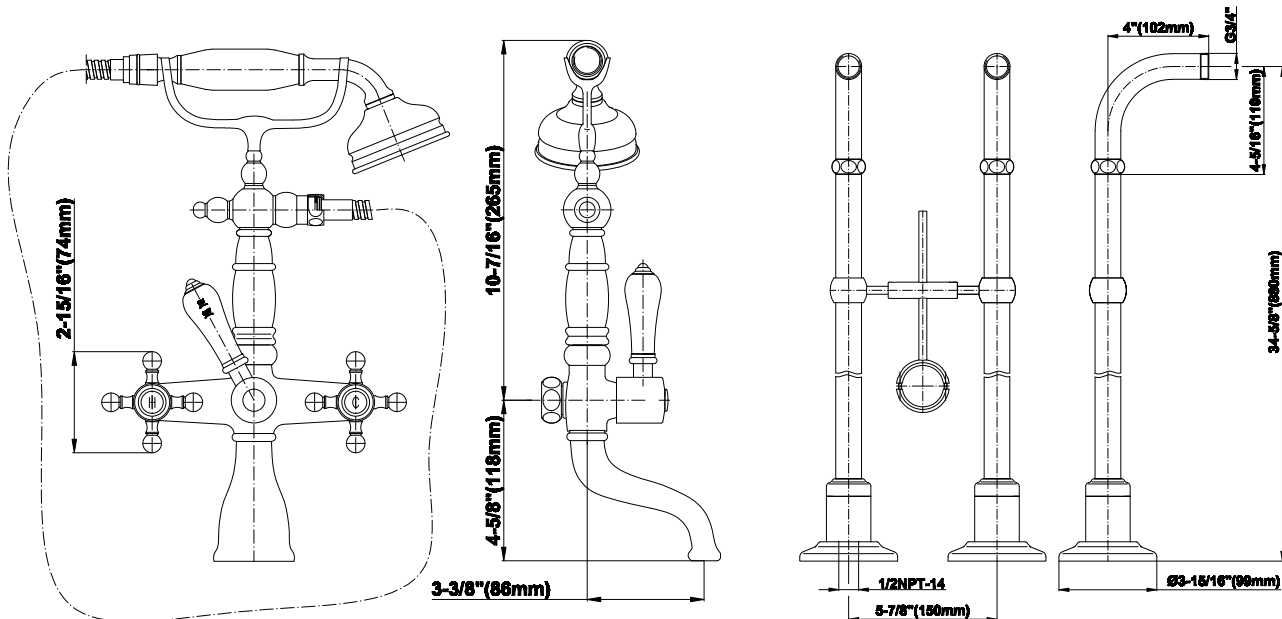

The measurements shown are for reference only. Products and specifications shown are subject to change without notice. Revised 9/2019

www.graff-designs.com | phone: 800-954-4723