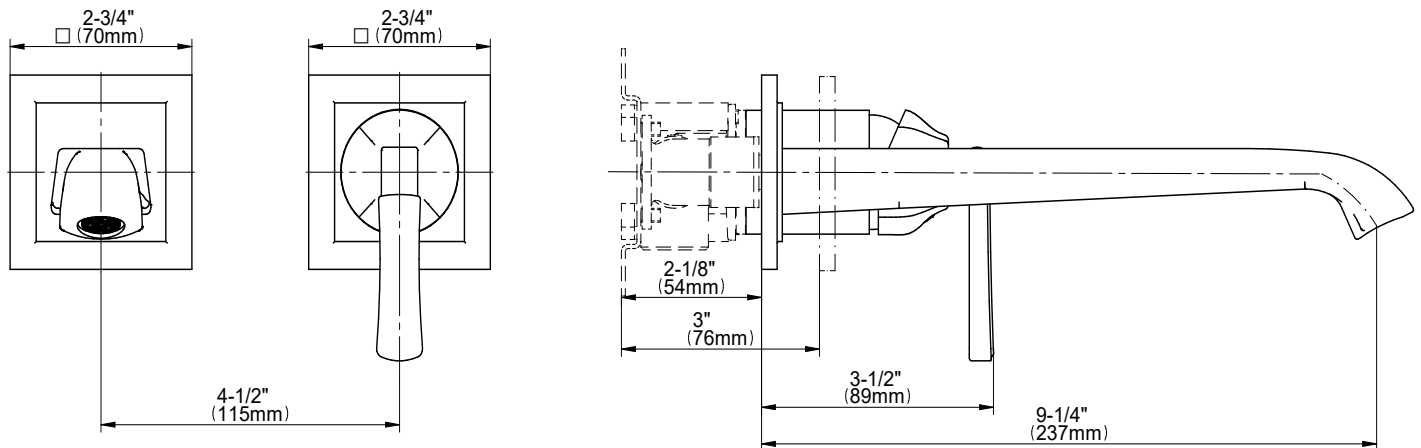

G-6836-LM47W

Finezza DUE Collection

Wall-Mounted Lavatory Faucet w/Single Handle

GRAFF®
CUTTING EDGE DESIGN

Product Features

- Wall-mount spout and handle installation
- Aerated flow rate ≤ 1.2 max gpm
- 9-1/4" spout reach
- Drain assembly not included

Available Finishes

- Polished Chrome
  G-6836-LM47-PC
- Brushed Nickel
  G-6836-LM47-BNi
- Polished Nickel
  G-6836-LM47-PN
- Olive Bronze™
  G-6836-LM47-OB

Optional Accessories

- Optional matching decorative trap G-9970

Code Compliance

- ADA
- CALGreen

Warranty

- Limited lifetime warranty

For complete warranty information go to: www.graff-faucets.com/en/info/faqs