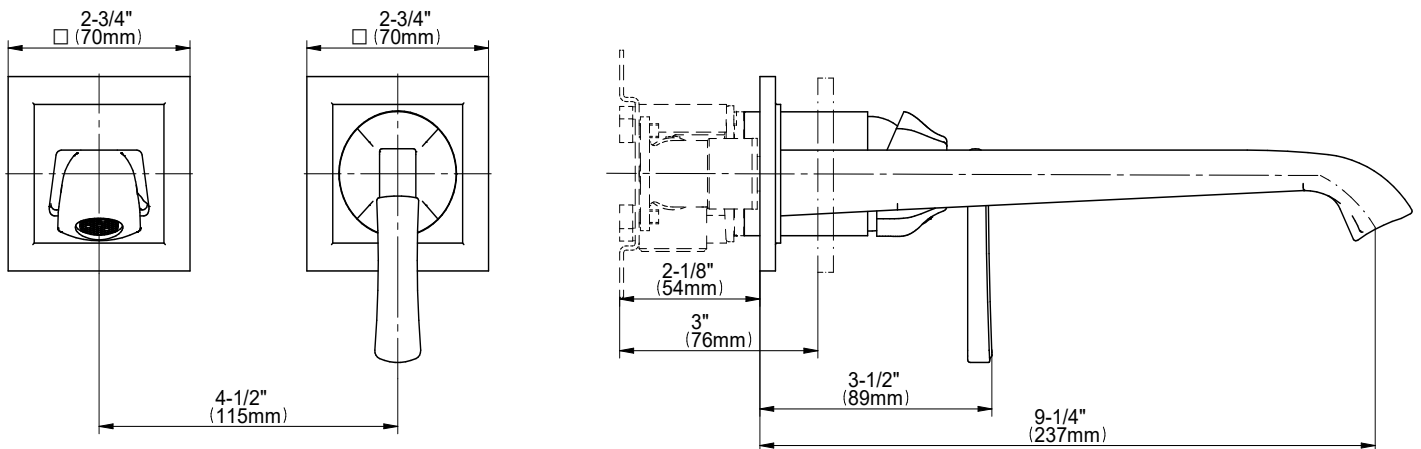

The measurements shown are for reference only. Products and specifications shown are subject to change without notice. Revised 12/2016

www.graff-faucets.com | phone: 800-954-4723