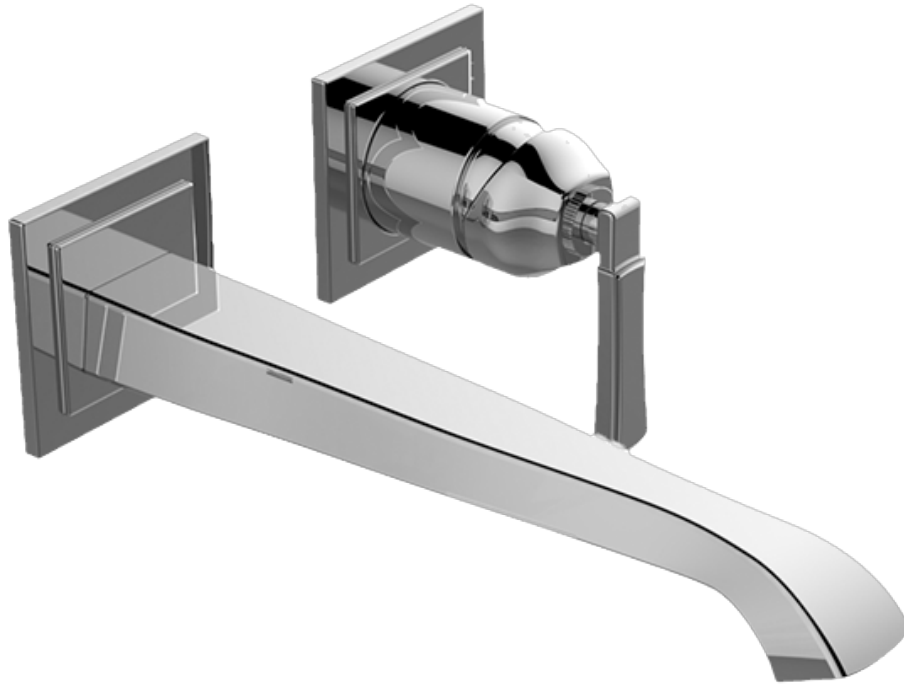

BATHROOM
Finezza Wall-Mounted Lavatory
Faucet w/Single Handle
G-6836-LM47W

GRAFF®

Information

- Wall-mount spout and handle installation
- Aerated flow rate ≤ 1.2 max gpm
- 9-3/16" spout reach
- Drain assembly not included
- Optional matching decorative trap G-9970
- Handle may be installed on left or right of spout
- ADA
- CALGreen

G-6836-LM47W

Finezza DUE Collection

Wall-Mounted Lavatory Faucet w/Single Handle

GRAFF[®]
CUTTING EDGE DESIGN

Product Features

- Wall-mount spout and handle installation
- Aerated flow rate ≤ 1.2 max gpm
- 9-1/4" spout reach
- Drain assembly not included

BATHROOM
 Finezza Wall-Mounted Lavatory
 Faucet w/Single Handle
G-6836-LM47W

Information

- Wall-mount spout and handle installation
- Aerated flow rate ≤ 1.2 max gpm
- 9-3/16" spout reach
- Drain assembly not included
- Optional matching decorative trap G-9970
- Handle may be installed on left or right of spout
- ADA
- CALGreen

Finishes

Unfinished Vintage Architectural
Brushed Brass Brushed Brass White

G-6836-LM47W

Finezza DUE Collection

Wall-Mounted Lavatory Faucet w/Single Handle

Product Features

- Wall-mount spout and handle installation
- Aerated flow rate ≤ 1.2 max gpm
- 9-1/4" spout reach
- Drain assembly not included