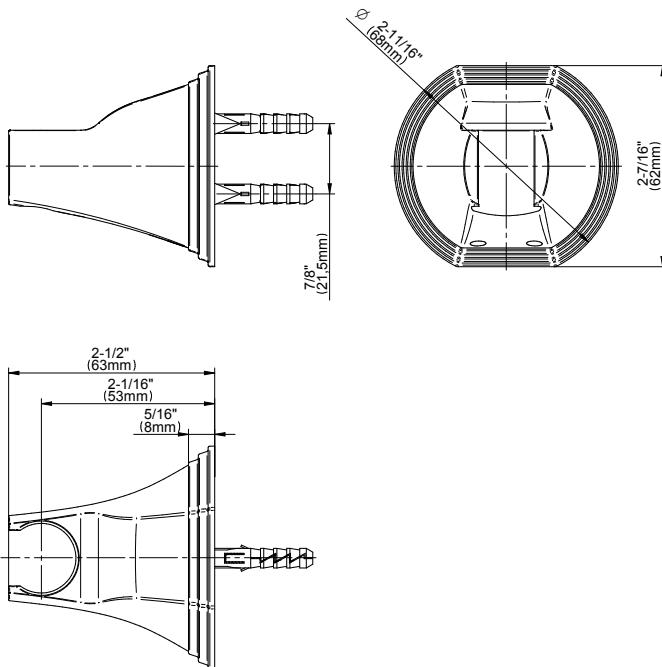

The measurements shown are for reference only. Products and specifications shown are subject to change without notice. Revised 5/2018.

www.graff-designs.com | phone: 800-954-4723