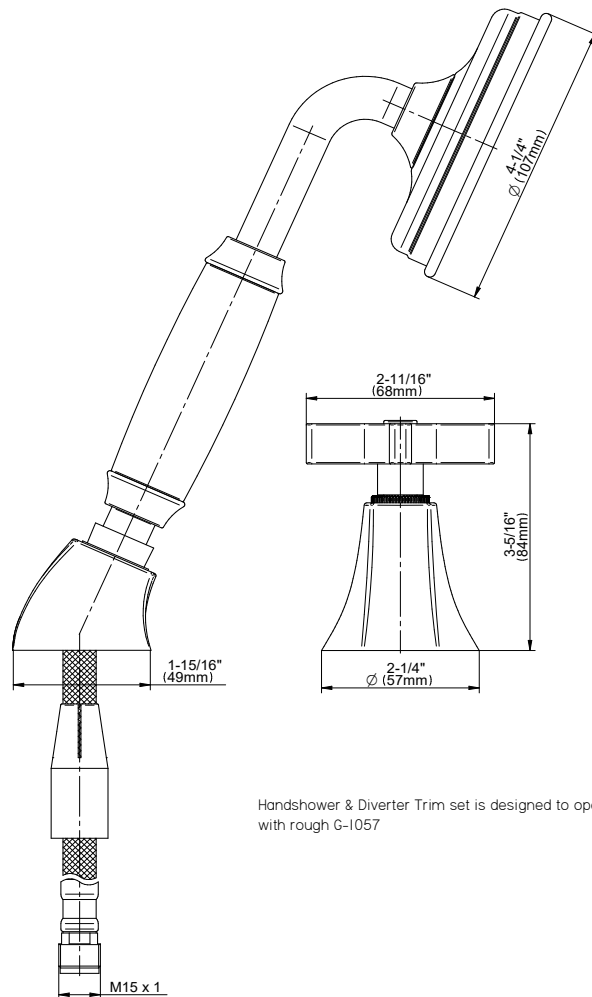

BATHROOM
Finezza DUE Deck-Mounted
Handshower & Diverter Set
G-6856-C15B

GRAFF®

Information

- Matches G-6852-C15B Roman tub set
- Handshower hose included

Information

- Durable diverter valve

Finishes

G-1057
Rough Valve

G-6856-C15B

Finezza DUE Collection

Deck-Mounted Handshower & Diverter Set

Product Features

- Matches G-6852-C15B Roman tub set
- Handshower hose included

Warranty

- Limited lifetime warranty

For complete warranty information go to: www.graff-faucets.com/en/info/faqs

Available Finishes

- Polished Chrome
G-6856-C15B-PC
- Brushed Nickel
G-6856-C15B-BNi
- Polished Nickel
G-6856-C15B-PN
- Olive Bronze™
G-6856-C15B-OB

Handshower & Diverter Trim set is designed to operate with rough G-1057