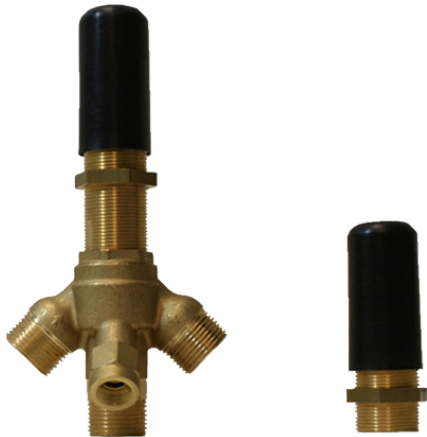

BATHROOM
Finezza DUE Deck-Mounted
Handshower & Diverter Set
G-6856-C15B

GRAFF®

Information

- Matches G-6852-C15B Roman tub set
- Handshower hose included

Information

- Durable diverter valve

Finishes

G-1057
Rough Valve

Product Features

- Durable diverter valve

Warranty

- Limited lifetime warranty

For complete warranty information go to: www.graff-faucets.com/en/info/faqs

BATHROOM
 Finezza DUE Deck-Mounted
 Handshower & Diverter Set
G-6856-C15B

Information

- Matches G-6852-C15B Roman tub set
- Handshower hose included

Finishes

							
24K Gold	24K Brushed Gold	Brushed Brass PVD	Architectural Black™	Brushed Nickel	Brushed Onyx PVD®	Brushed OR'osa PVD®	Gunmetal
							
Matte Black	Olive Bronze	Onyx PVD®	Polished Brass PVD	Polished Chrome	Polished Nickel	OR'osa PVD®	Unfinished Brass
							
Unfinished Brushed Brass	Vintage Brushed Brass	Architectural White					

G-6856-C15B

Finezza DUE Collection

Deck-Mounted Handshower & Diverter Set

Product Features

- Matches G-6852-C15B Roman tub set
- Handshower hose included

Warranty

- Limited lifetime warranty

For complete warranty information go to: www.graff-faucets.com/en/info/faqs