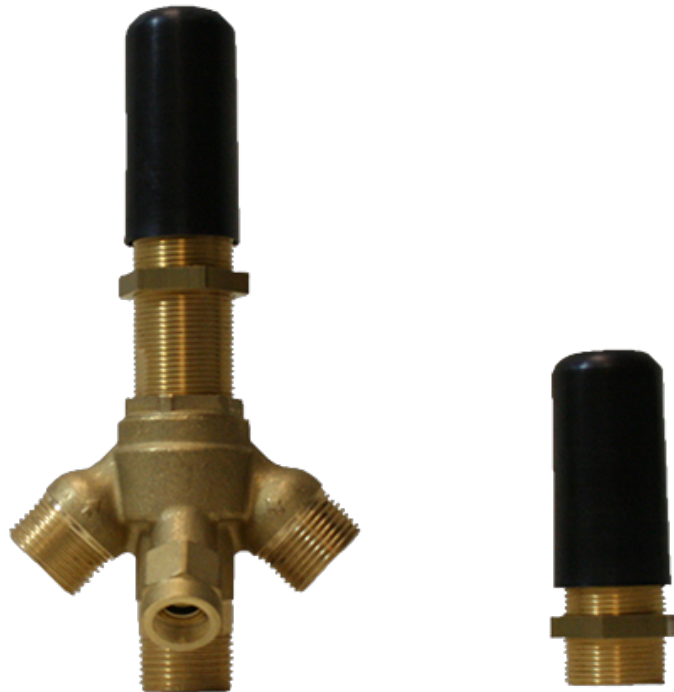

BATHROOM
Finezza DUE Deck-Mounted
Handshower & Diverter Set
G-6856-C15B

GRAFF®

Information

- Matches G-6852-C15B Roman tub set
- Handshower hose included

Information

- Durable diverter valve

Finishes

G-1057
Rough Valve

Product Features

- Durable diverter valve

Warranty

- Limited lifetime warranty

For complete warranty information go to: www.graff-faucets.com/en/info/faqs

BATHROOM
 Finezza DUE Deck-Mounted
 Handshower & Diverter Set
G-6856-C15B

Information

- Matches G-6852-C15B Roman tub set
- Handshower hose included

Finishes

							
24K Gold	24K Brushed Gold	Brushed Brass PVD	Architectural Black™	Brushed Nickel	Brushed Onyx PVD®	Brushed OR'osa PVD®	Gunmetal
							
Matte Black	Olive Bronze	Onyx PVD®	Polished Brass PVD	Polished Chrome	Polished Nickel	OR'osa PVD®	Unfinished Brass
							
Unfinished Brushed Brass	Vintage Brushed Brass	Architectural White					

G-6856-C15B

Finezza DUE Collection

Deck-Mounted Handshower & Diverter Set

Product Features

- Matches G-6852-C15B Roman tub set
- Handshower hose included

Warranty

- Limited lifetime warranty

For complete warranty information go to: www.graff-faucets.com/en/info/faqs