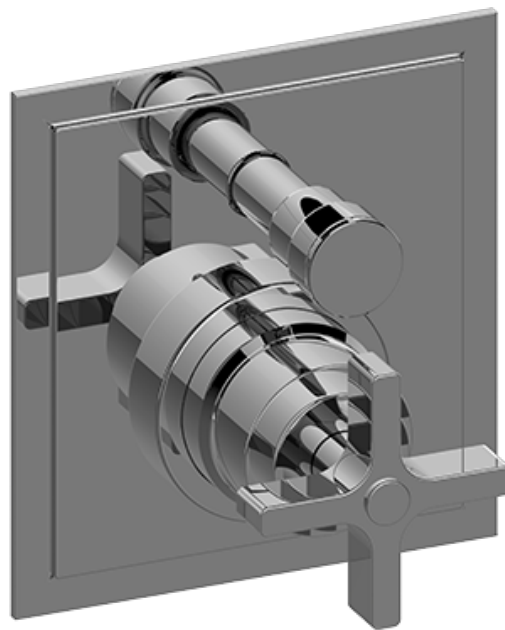

SHOWER
Pressure Balancing Shower
System - Shower with
Handshower
G-7287-C15S

GRAFF®

Information

- 1/2" pressure balance valve with diverter and trim
- 9" showerhead with 12" wall-mounted shower arm
- Showerhead features no-clog, easy-clean spray nozzles
- Handshower set with wall-mounted slide bar and 59" hose (PVD finishes use 59" flex hose)
- Optional extension kit
- Flow rates: showerhead ≤ 1.8 max gpm, handshower ≤ 1.8 max gpm
- ADA
- CALGreen

SHOWER
 Concealed Pressure Balancing
 Valve Rough w/Diverter
G-7055

Information

- Anti-scald protection
- 1/2" universal inlets/outlets with male threads
- Built-in service stops
- Push-button diverter
- For use with tub & shower configuration
- Supplied with protective plastic guard

G-7055

1/2" Rough Valve w/Diverter

Product Features

- Anti-scald protection
- 1/2" universal inlets/outlets with male threads
- Built-in service stops
- Push-button diverter
- For use with tub & shower configuration
- Supplied with protective plastic guard

www.graff-faucets.com | phone: 800-954-4723

SHOWER
 Finezza Pressure Balancing Valve
 Trim Plate with Handle and
 Diverter
G-7085-C15S-T

Information

- Single metal handle and decorative trim plate
- Includes push-button diverter
- Use with G-7055 Pressure Balancing rough valve