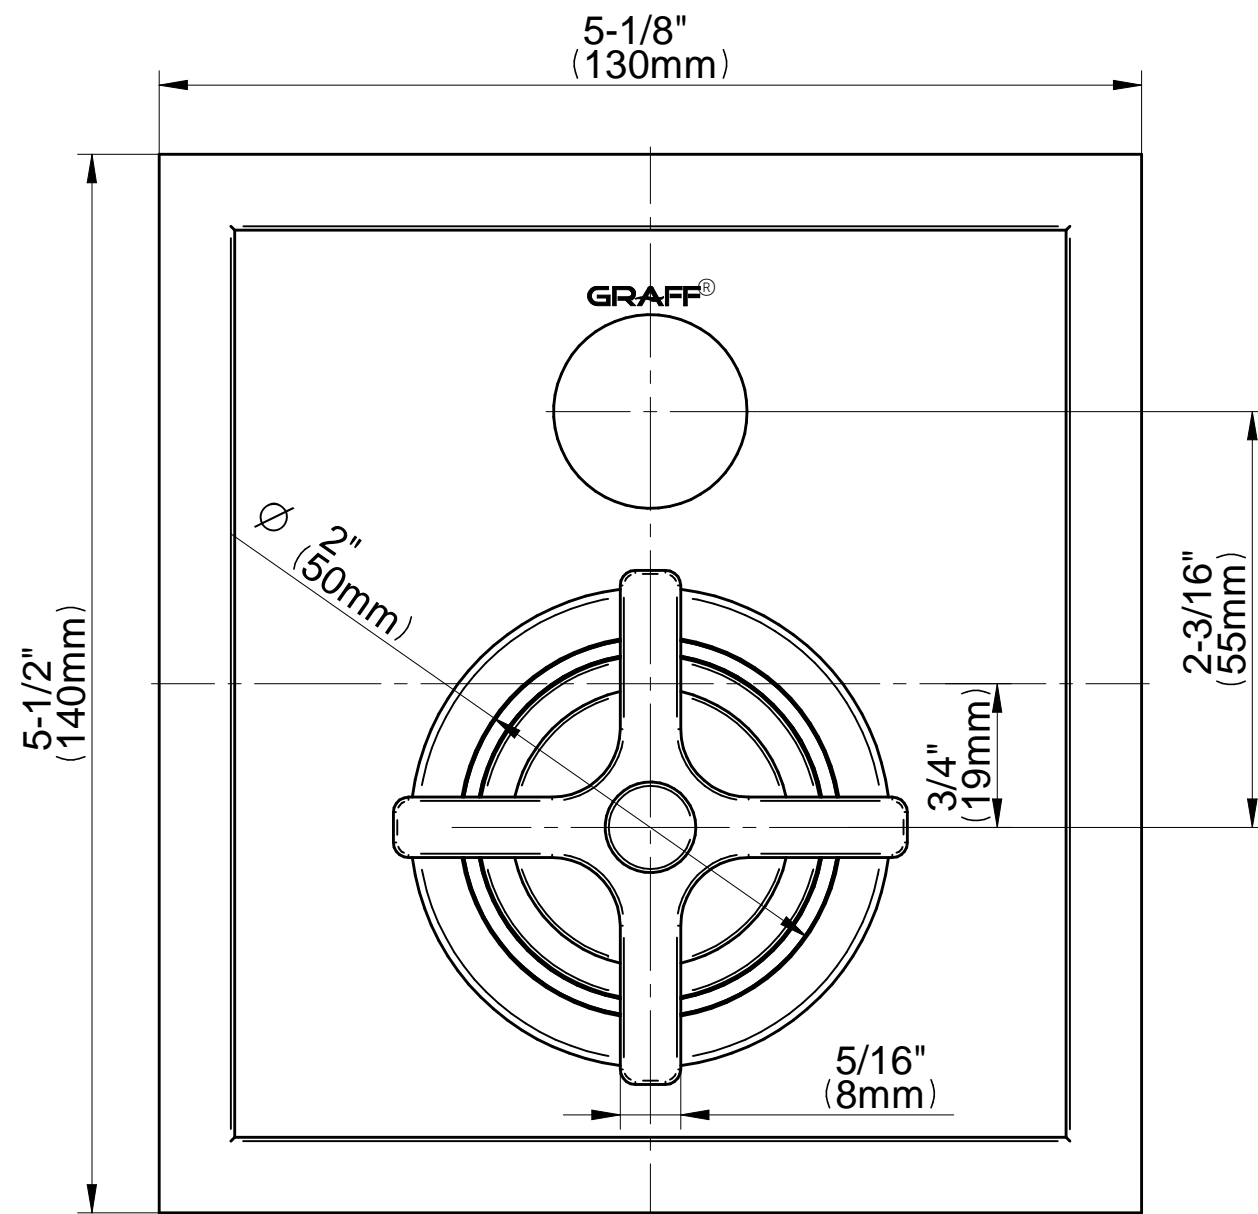

G-7085-C15S-T

FINEZZA UNO Series