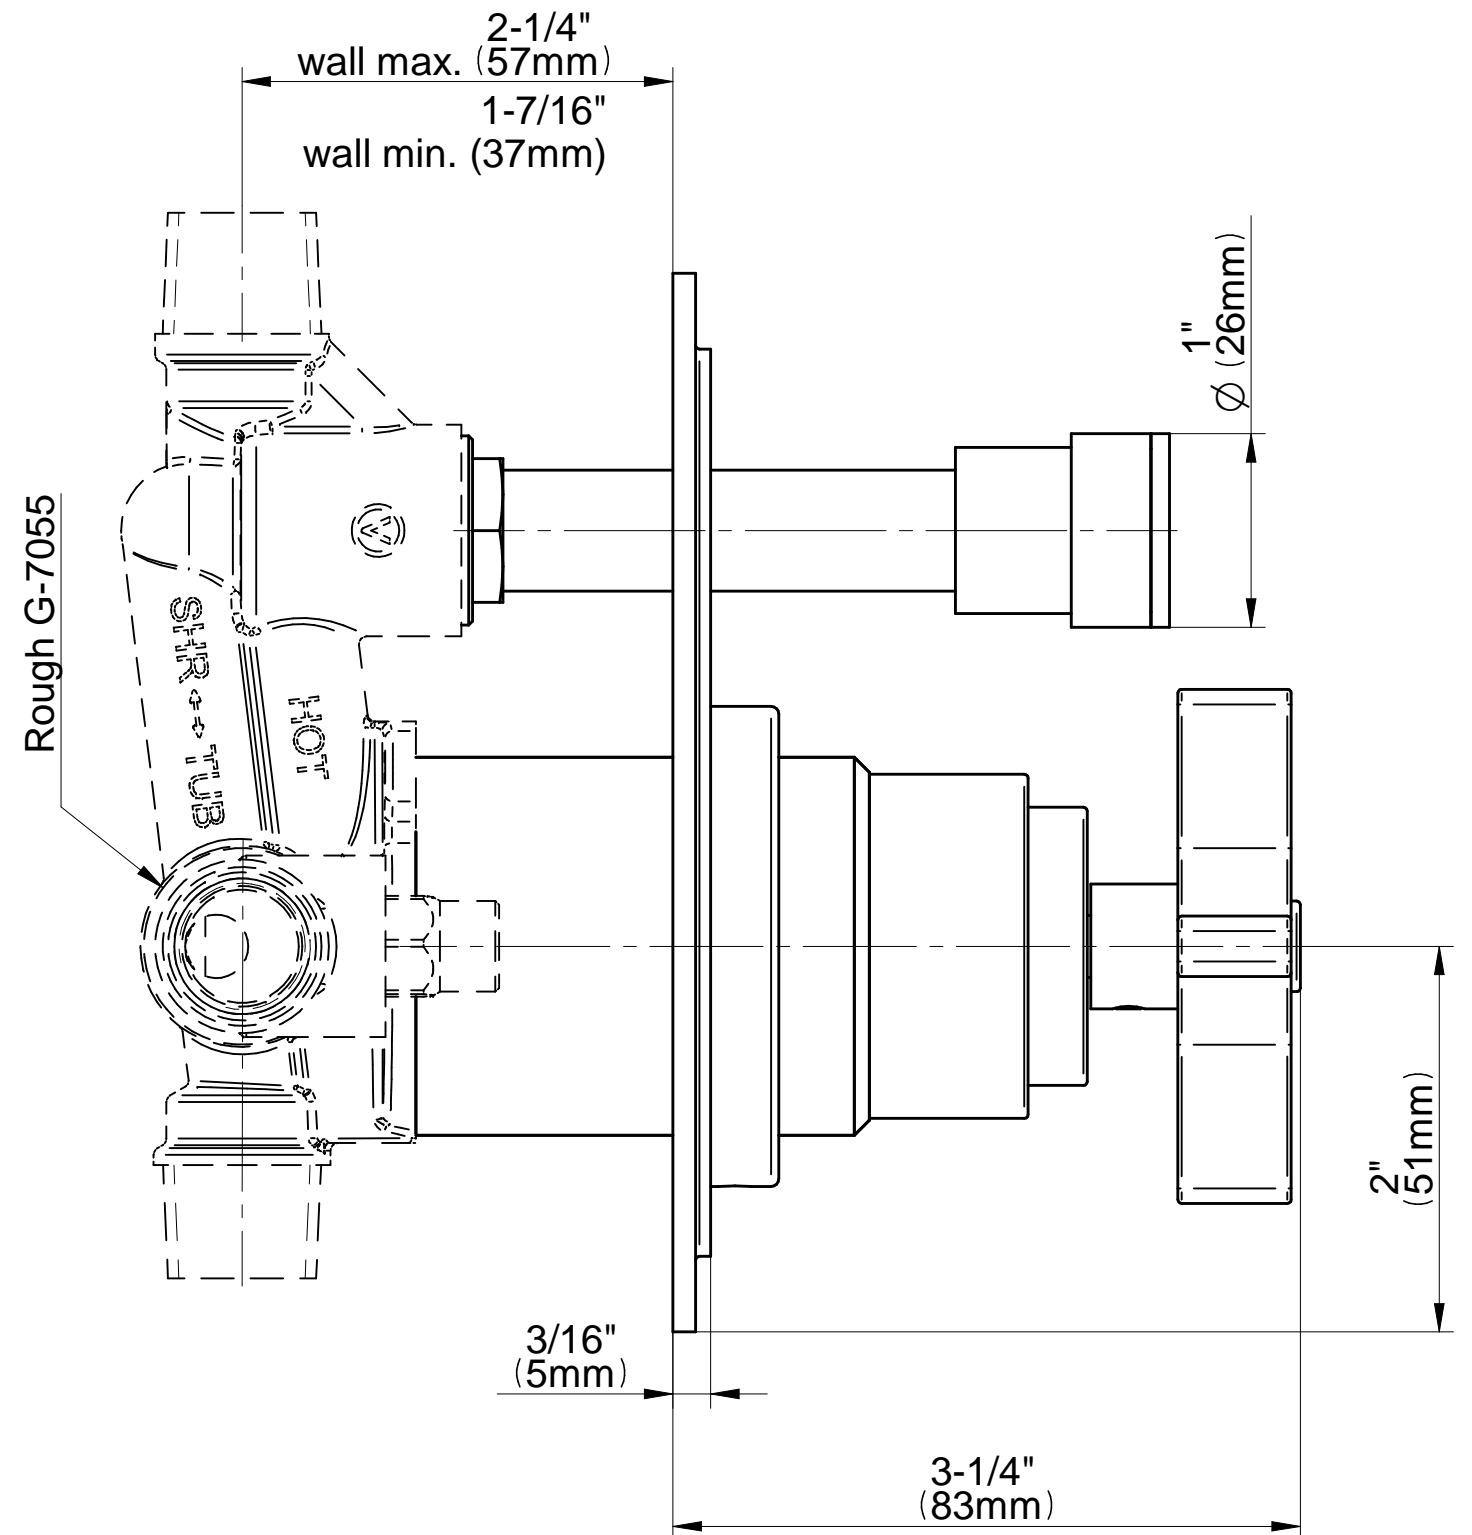

G-7085-C15S-T

FINEZZA UNO Series