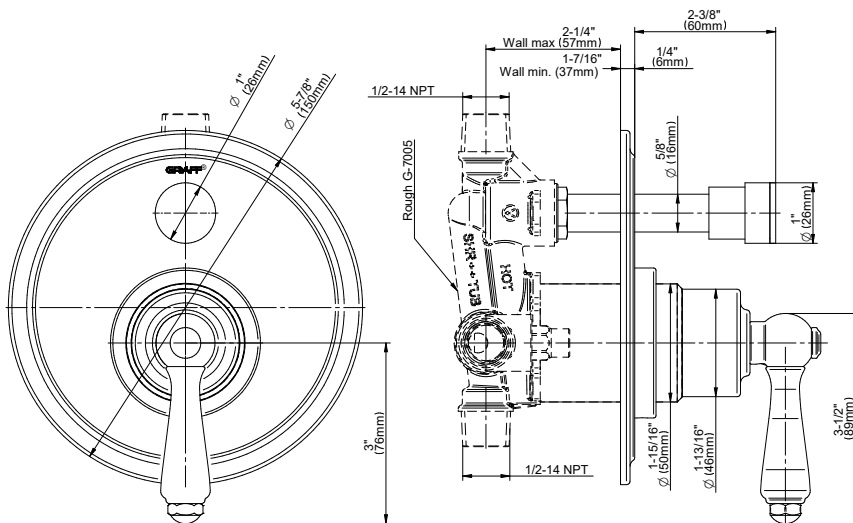

Warranty

- Limited lifetime warranty

For complete warranty information go to <https://www.graff-faucets.com/en/info/faqs>