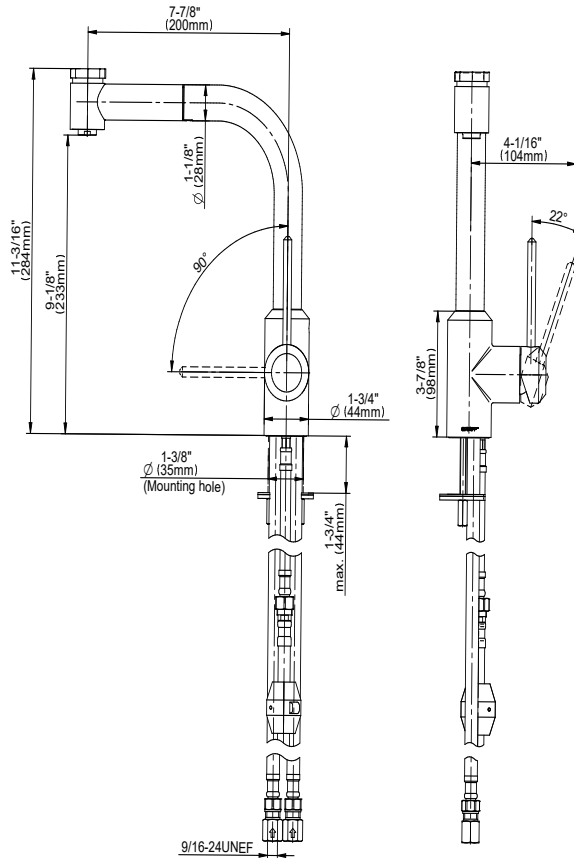

Warranty

- Limited lifetime warranty

For complete warranty information go to <https://www.graff-designs.com/en/info/faqs>