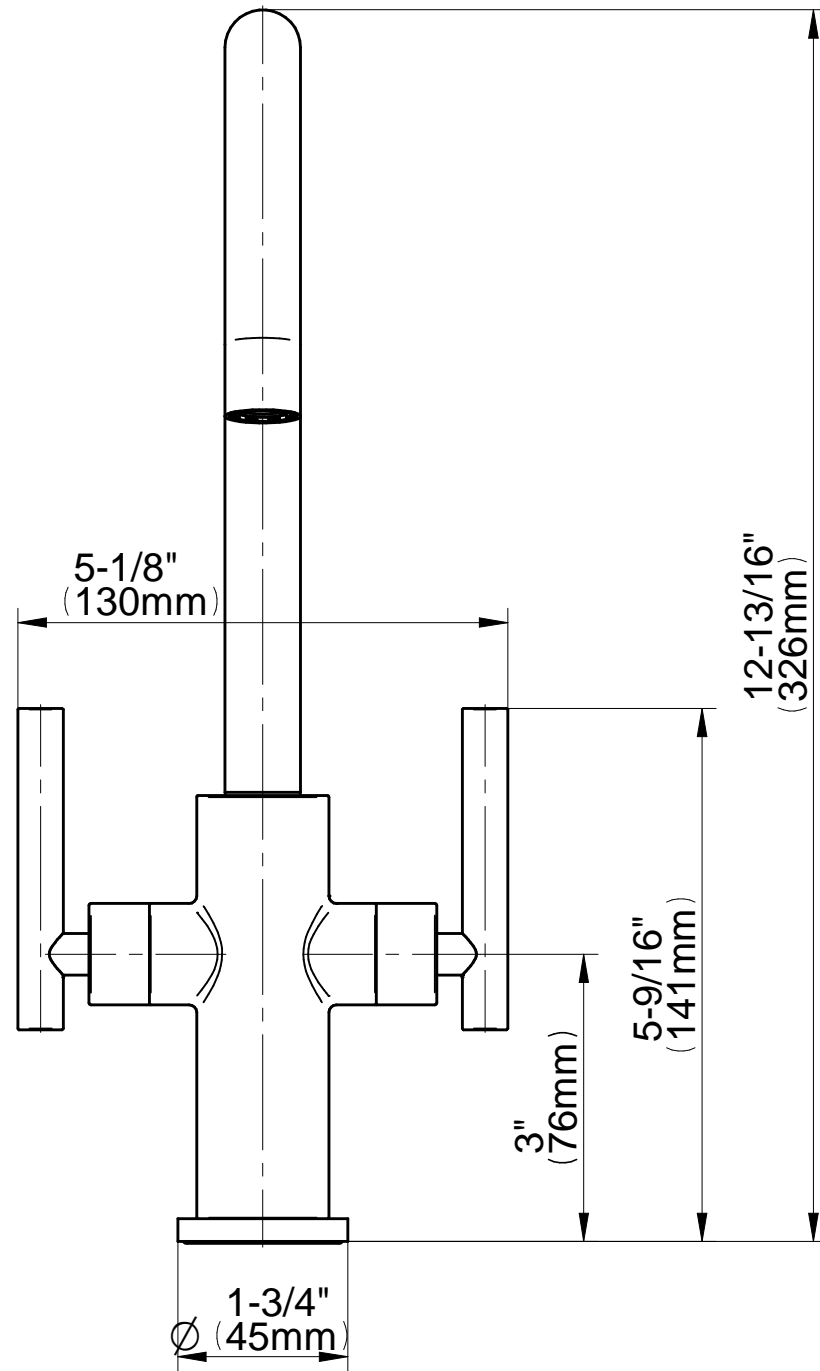

KITCHEN  
Sospiro Single-Hole Bar/Prep  
Faucet w/Independent Side Spray  
**G-5675-LM49K**

---

**GRAFF®**

### Information

- Single-hole installation
- Swivel spout
- Optional G-9912 base plate
- Aerated flow rate  $\leq 1.8$  max gpm, side spray flow rate  $< 1.8$  max gpm
- Includes matching independent side spray w/progressive valve and dualfunction spray/stream pull-out sprayhead
- ADA
- CALGreen

# G-5675-LM49K Series

KITCHEN  
Sospiro Contemporary Two-  
Handle Single-Hole Bar/Prep  
Faucet  
**G-5670-LM49K**

**GRAFF®**

**Information**

- Single-hole installation
- Swivel spout
- Optional G-9912 base plate available
- Aerated flow rate  $\leq 1.8$  max gpm
- ADA
- CALGreen

## Product Features

- Single-hole installation
- Swivel spout
- Aerated flow rate  $\leq 1.8$  max gpm