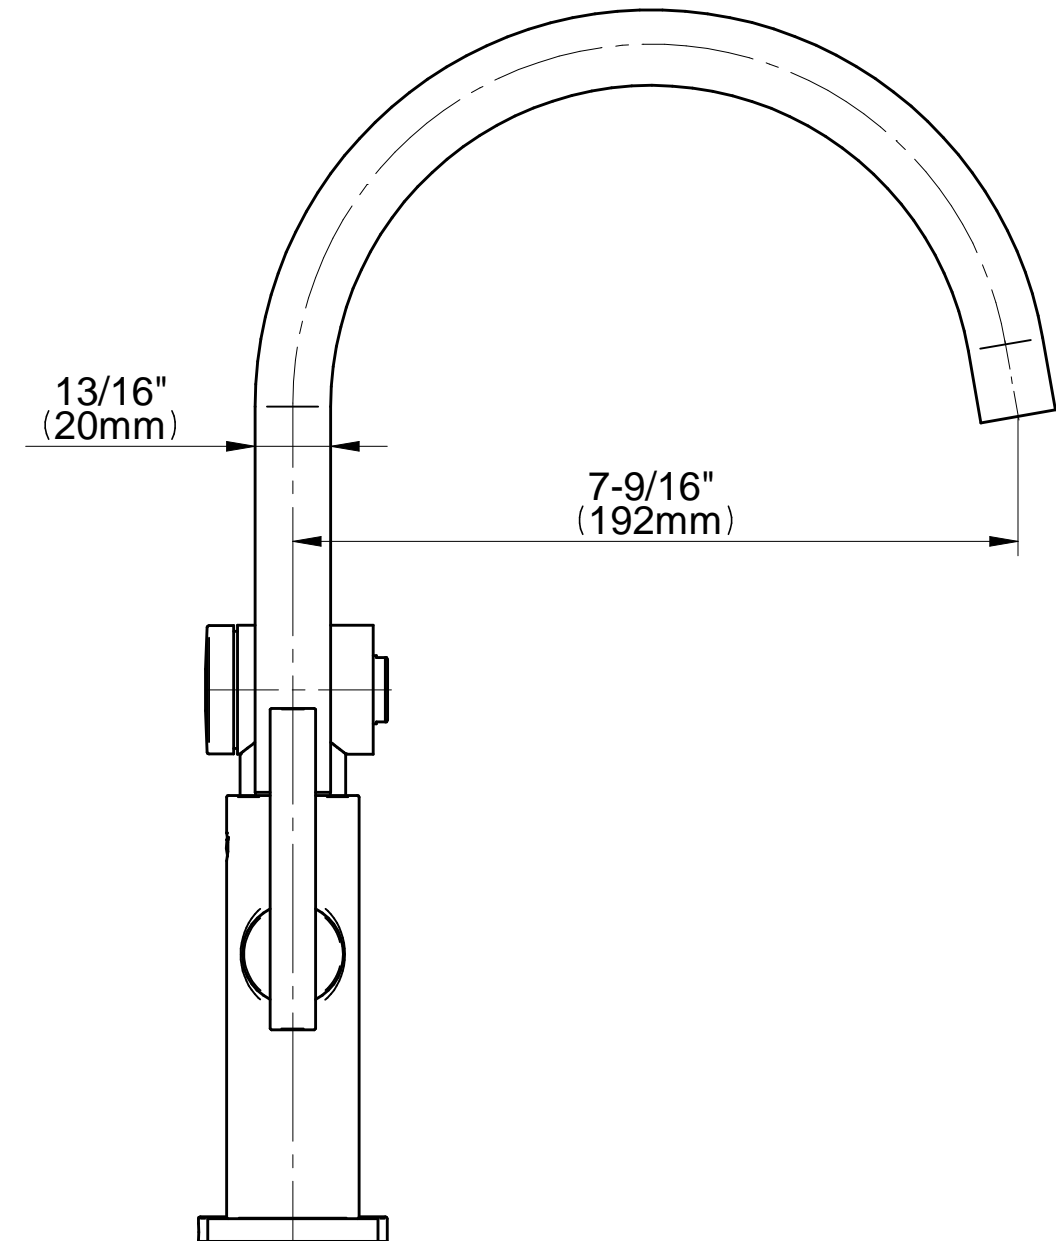

KITCHEN  
Sospiro Single-Hole Bar/Prep  
Faucet w/Independent Side Spray  
**G-5675-LM49K**

---

**GRAFF®**

### Information

- Single-hole installation
- Swivel spout
- Optional G-9912 base plate
- Aerated flow rate  $\leq 1.8$  max gpm, side spray flow rate  $< 1.8$  max gpm
- Includes matching independent side spray w/progressive valve and dualfunction spray/stream pull-out sprayhead
- ADA
- CALGreen

# G-5675-LM49K Series

KITCHEN  
Sospiro Contemporary Two-  
Handle Single-Hole Bar/Prep  
Faucet  
**G-5670-LM49K**

**GRAFF®**

**Information**

- Single-hole installation
- Swivel spout
- Optional G-9912 base plate available
- Aerated flow rate  $\leq 1.8$  max gpm
- ADA
- CALGreen