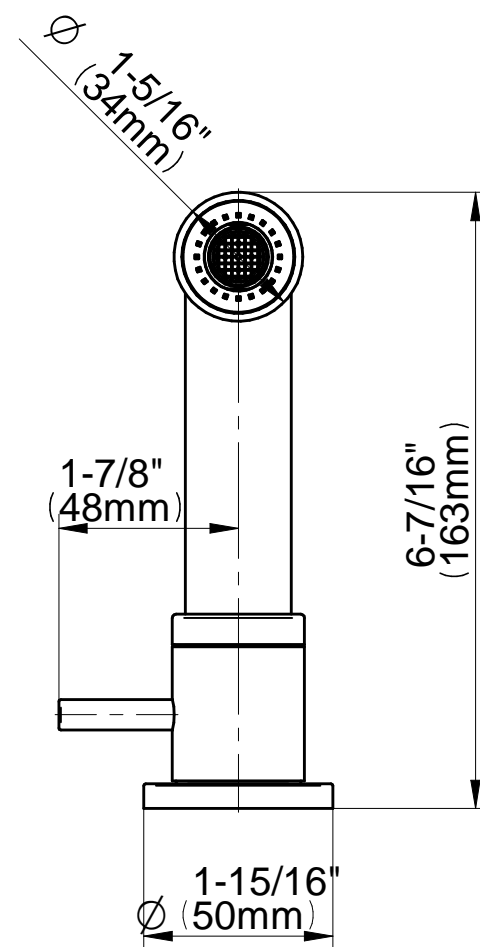

KITCHEN  
Sospiro Single-Hole Bar/Prep  
Faucet w/Independent Side Spray  
**G-5675-LM49K**

---

**GRAFF®**

### Information

- Single-hole installation
- Swivel spout
- Optional G-9912 base plate
- Aerated flow rate  $\leq 1.8$  max gpm, side spray flow rate  $< 1.8$  max gpm
- Includes matching independent side spray w/progressive valve and dualfunction spray/stream pull-out sprayhead
- ADA
- CALGreen

# G-5675-LM49K Series

KITCHEN  
Sospiro Contemporary Two-  
Handle Single-Hole Bar/Prep  
Faucet  
**G-5670-LM49K**

**GRAFF®**

**Information**

- Single-hole installation
- Swivel spout
- Optional G-9912 base plate available
- Aerated flow rate  $\leq 1.8$  max gpm
- ADA
- CALGreen

## Product Features

- Single-hole installation
- Swivel spout
- Aerated flow rate  $\leq 1.8$  max gpm