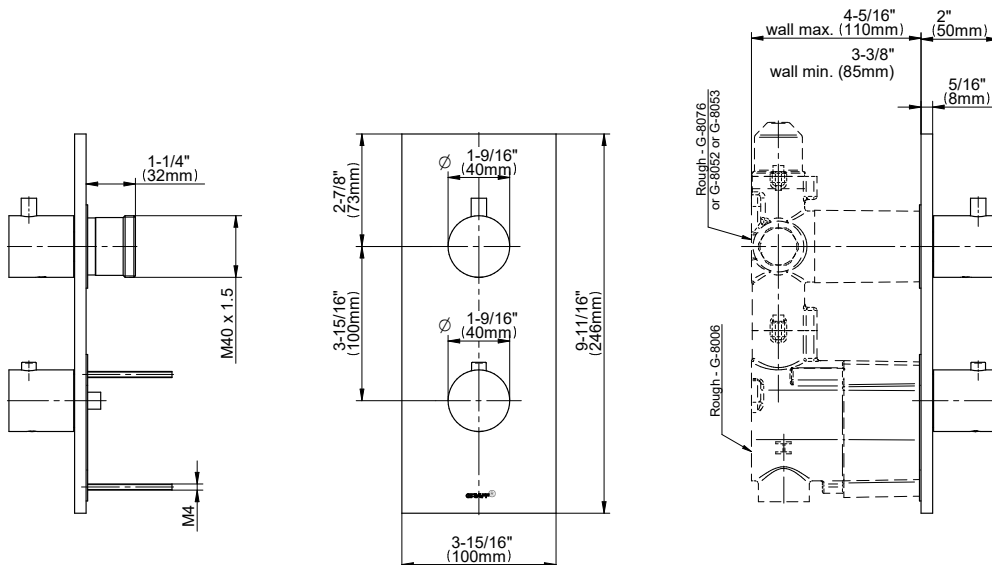

G-8048-RH0-**-T

Square M-Series Valve Trim with Two Handles

Product Features

- Two metal handles
- Decorative trim plate
- To complete package, you must order rough valves

Available Finishes

- Polished Chrome
  G-8048-RH0-PC-T
- Brushed Nickel
  G-8048-RH0-BNi-T
- Polished Nickel
  G-8048-RH0-PN-T
- Olive Bronze*
  G-8048-RH0-OB-T*
- Unfinished Brass*
  G-8048-RH0-UB-T*
- SteelInox*
  G-8048-RH0-SN-T*
- Brushed Gold*
  G-8048-RH0-BAU*

* Special order finish- call for availability

Warranty

- Limited lifetime warranty

For complete warranty information go to <https://www.graff-faucets.com/en/info/faqs>

The measurements shown are for reference only. Products and specifications shown are subject to change without notice. Revised 10/2018.

www.graff-designs.com | phone: 800-954-4723