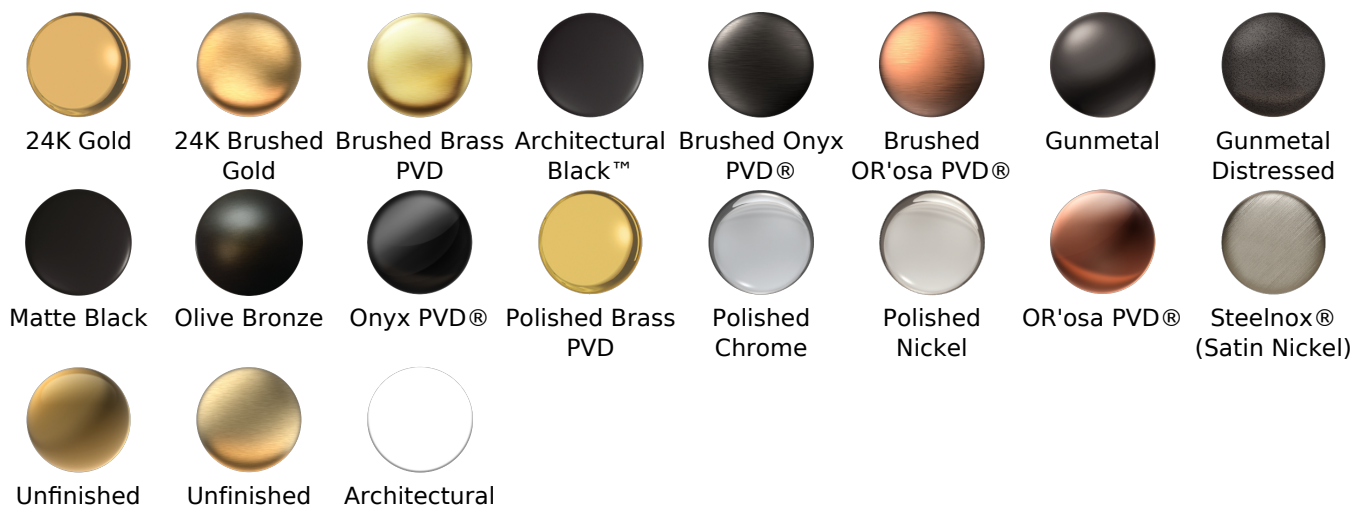

BATHROOM  
 Sento Widespread Lavatory  
 Faucet  
**G-6310-LM59B**

### Finishes

Brass    Brushed Brass    White