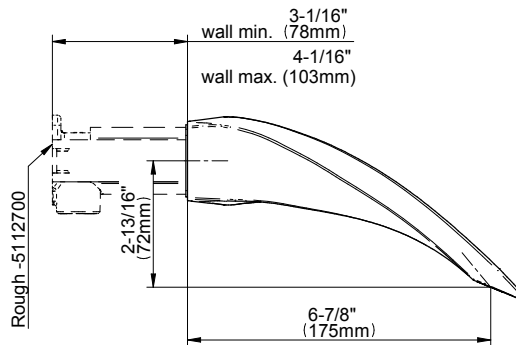

G-6430-LM43

Ametis Collection

Wall-Mounted Lavatory Faucet

GRAFF®
CUTTING EDGE DESIGN

Product Features

- Wall-mounted installation
- Aerated flow rate ≤ 1.2 max gpm
- 6-7/8" spout projection

Available Finishes

- Polished Chrome
  G-6430-LM43-PC
- Architectural Black*
  G-6430-LM43-BK*
- Architectural White*
  G-6430-LM43-WT*

* Special order finish- call for availability

Optional Accessories

- Optional matching decorative trap G-9970-**

Code Compliance

- CALGreen
- ADA

Warranty

- Limited lifetime warranty

For complete warranty information go to www.graff-designs.com/en-nam/warranty