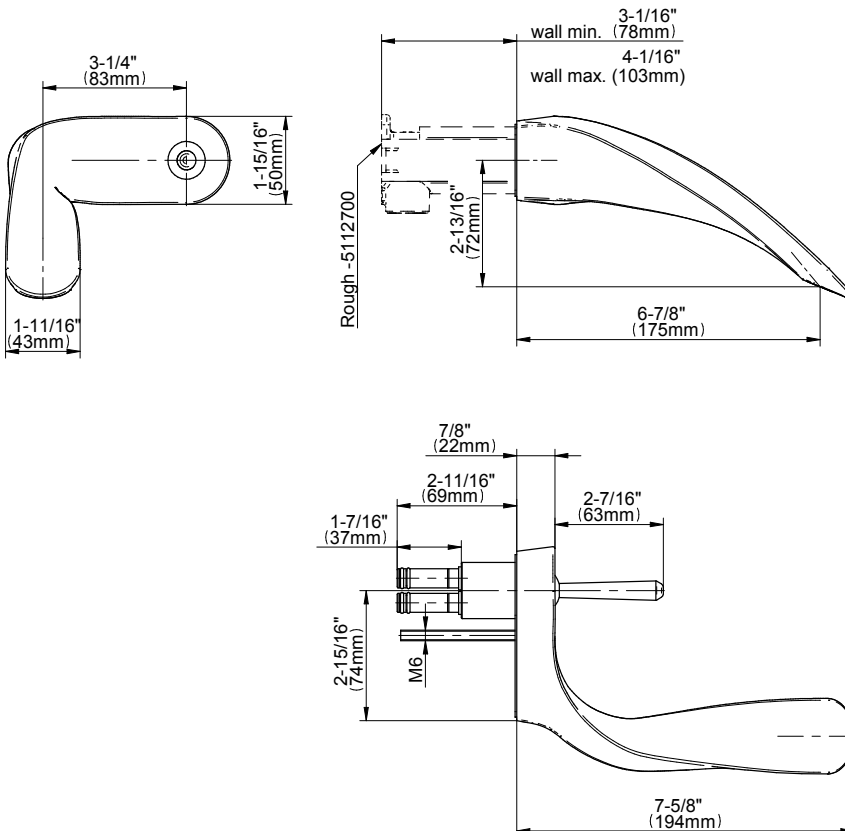

The measurements shown are for reference only. Products and specifications shown are subject to change without notice. Revised 12/2017

www.graff-designs.com | phone: 800-954-4723