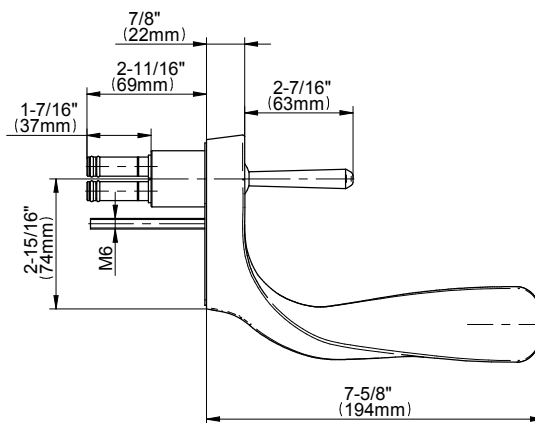

G-6430-LM43

Ametis Collection

Wall-Mounted Lavatory Faucet

GRAFF®
CUTTING EDGE DESIGN

Product Features

- Wall-mounted installation
- Aerated flow rate ≤ 1.2 max gpm
- 6-7/8" spout projection

Available Finishes

- Polished Chrome
  G-6430-LM43-PC
- Architectural Black*
  G-6430-LM43-BK*
- Architectural White*
  G-6430-LM43-WT*

* Special order finish- call for availability

Optional Accessories

- Optional matching decorative trap G-9970-**

Code Compliance

- CALGreen
- ADA

Warranty

- Limited lifetime warranty

For complete warranty information go to www.graff-designs.com/en-nam/warranty