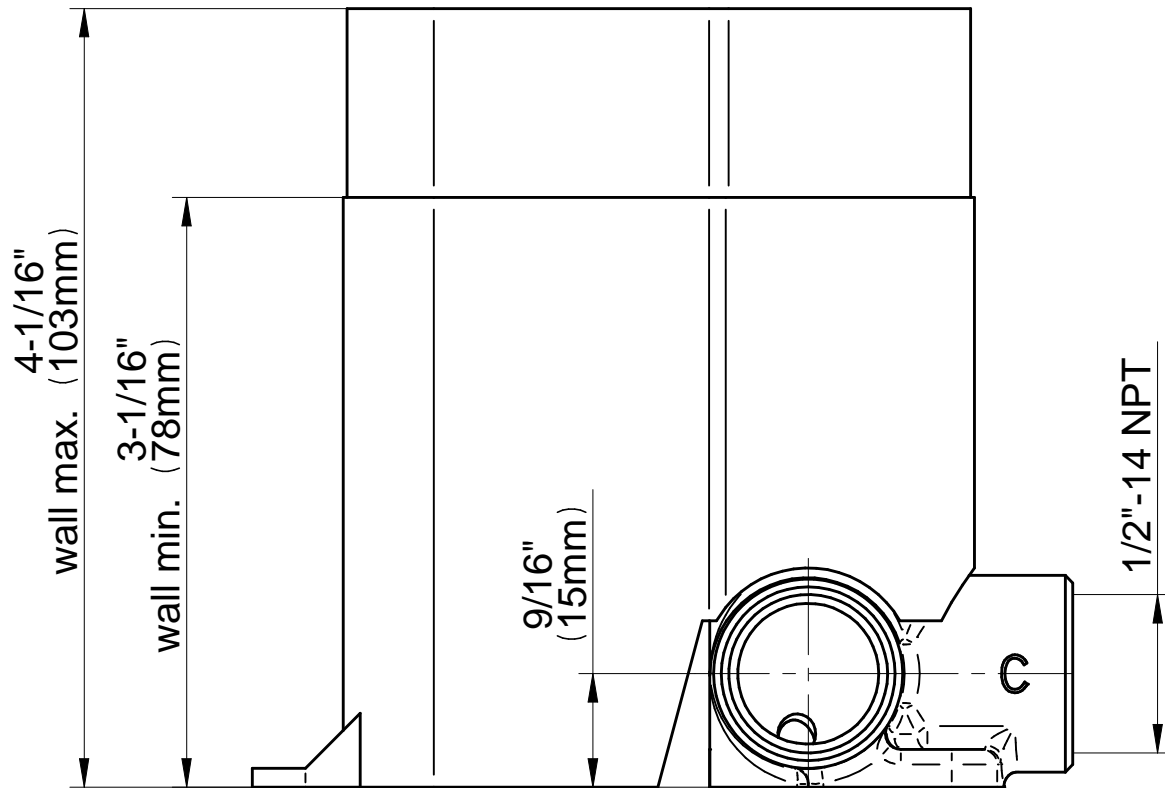

GN-1025

AMETIS Series