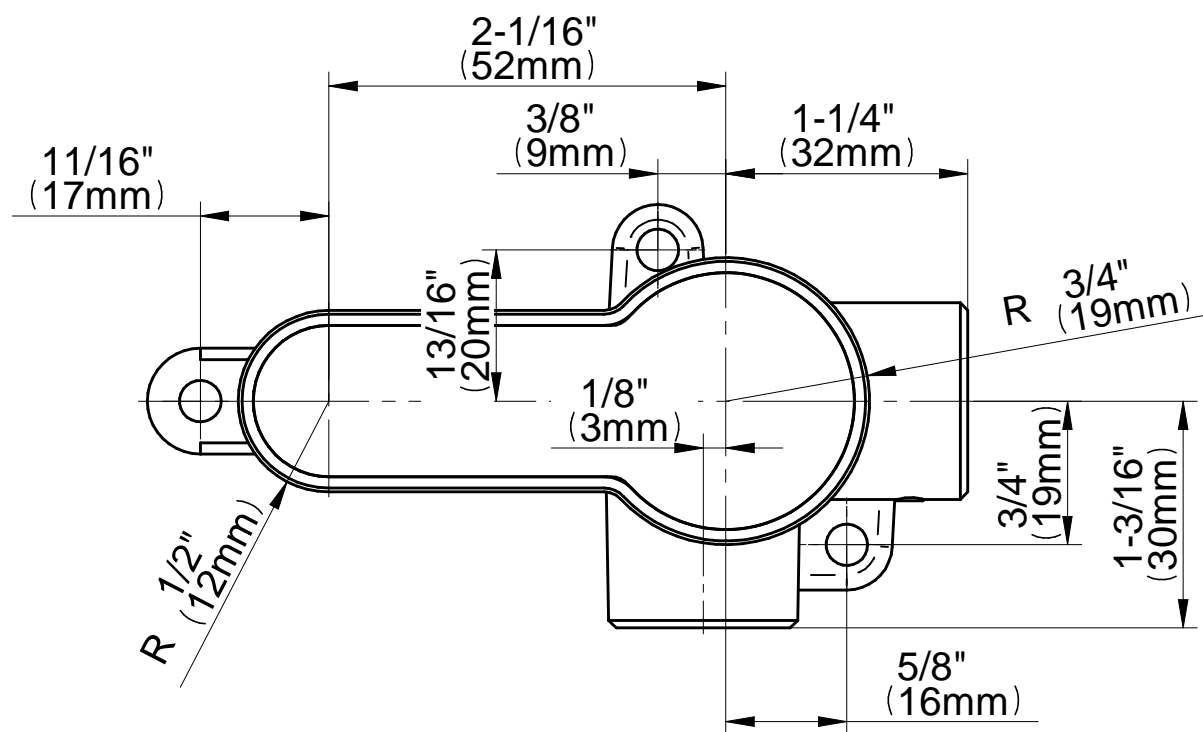

GN-1025

AMETIS Series