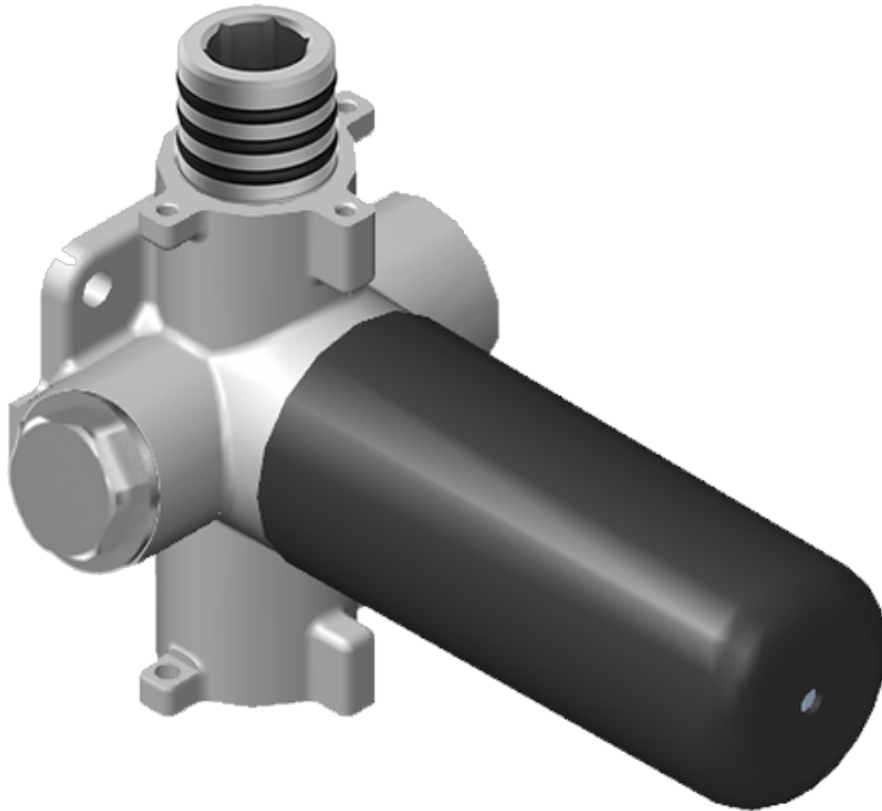

SHOWER  
Sade M-Series Thermostatic  
Shower System - Shower with  
Handshower  
**GM3.011WB-LM36E0**

---

**GRAFF®**

Polished  
Nickel

Steelnox®  
(Satin Nickel)

Architectural  
White

SHOWER  
Stop/Volume Control Valve with  
Pass Through  
**G-8076**

**GRAFF®**

**Information**

- 12.3 gpm @ 60 psi
- 3/4" universal inlets/outlets with female threads
- Stacking inlet and pass-through port feature
- Supplied with protective plastic cover
- CalGreen compliant dependent on functions