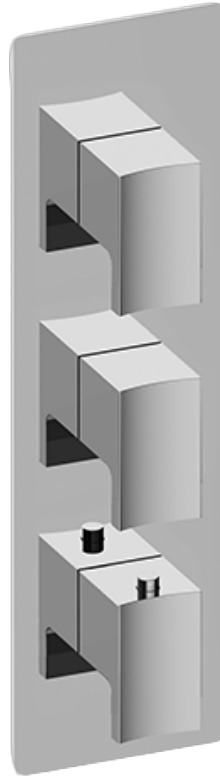

SHOWER  
Sade M-Series Thermostatic  
Shower System - Shower with  
Handshower  
**GM3.011WB-LM36E0**

---

**GRAFF®**

## Information

- 3/4" thermostatic valve and trim
- 3/4" stop/volume control valve (2 pieces)
- 8" showerhead with 12" ceiling-mounted shower arm
- Showerhead features no-clog, easy-clean spray nozzles
- Handshower set with wall-mounted slide bar and 59" hose
- Optional extension kit
- Flow rates: showerhead  $\leq 1.8$  max gpm, handshower  $\leq 1.5$  max gpm
- ADA

SHOWER  
Thermostatic Rough Valve  
**G-8006**

**GRAFF®**

[www.graff-faucets.com](http://www.graff-faucets.com) | phone: 800-954-4723

SHOWER  
M-Series Valve Trim with Three  
Handles  
**G-8057-LM36E0-T**

**GRAFF®**

**Information**

- Three metal handles
- Decorative trim plate
- Use with M-Series rough valves
- ADA