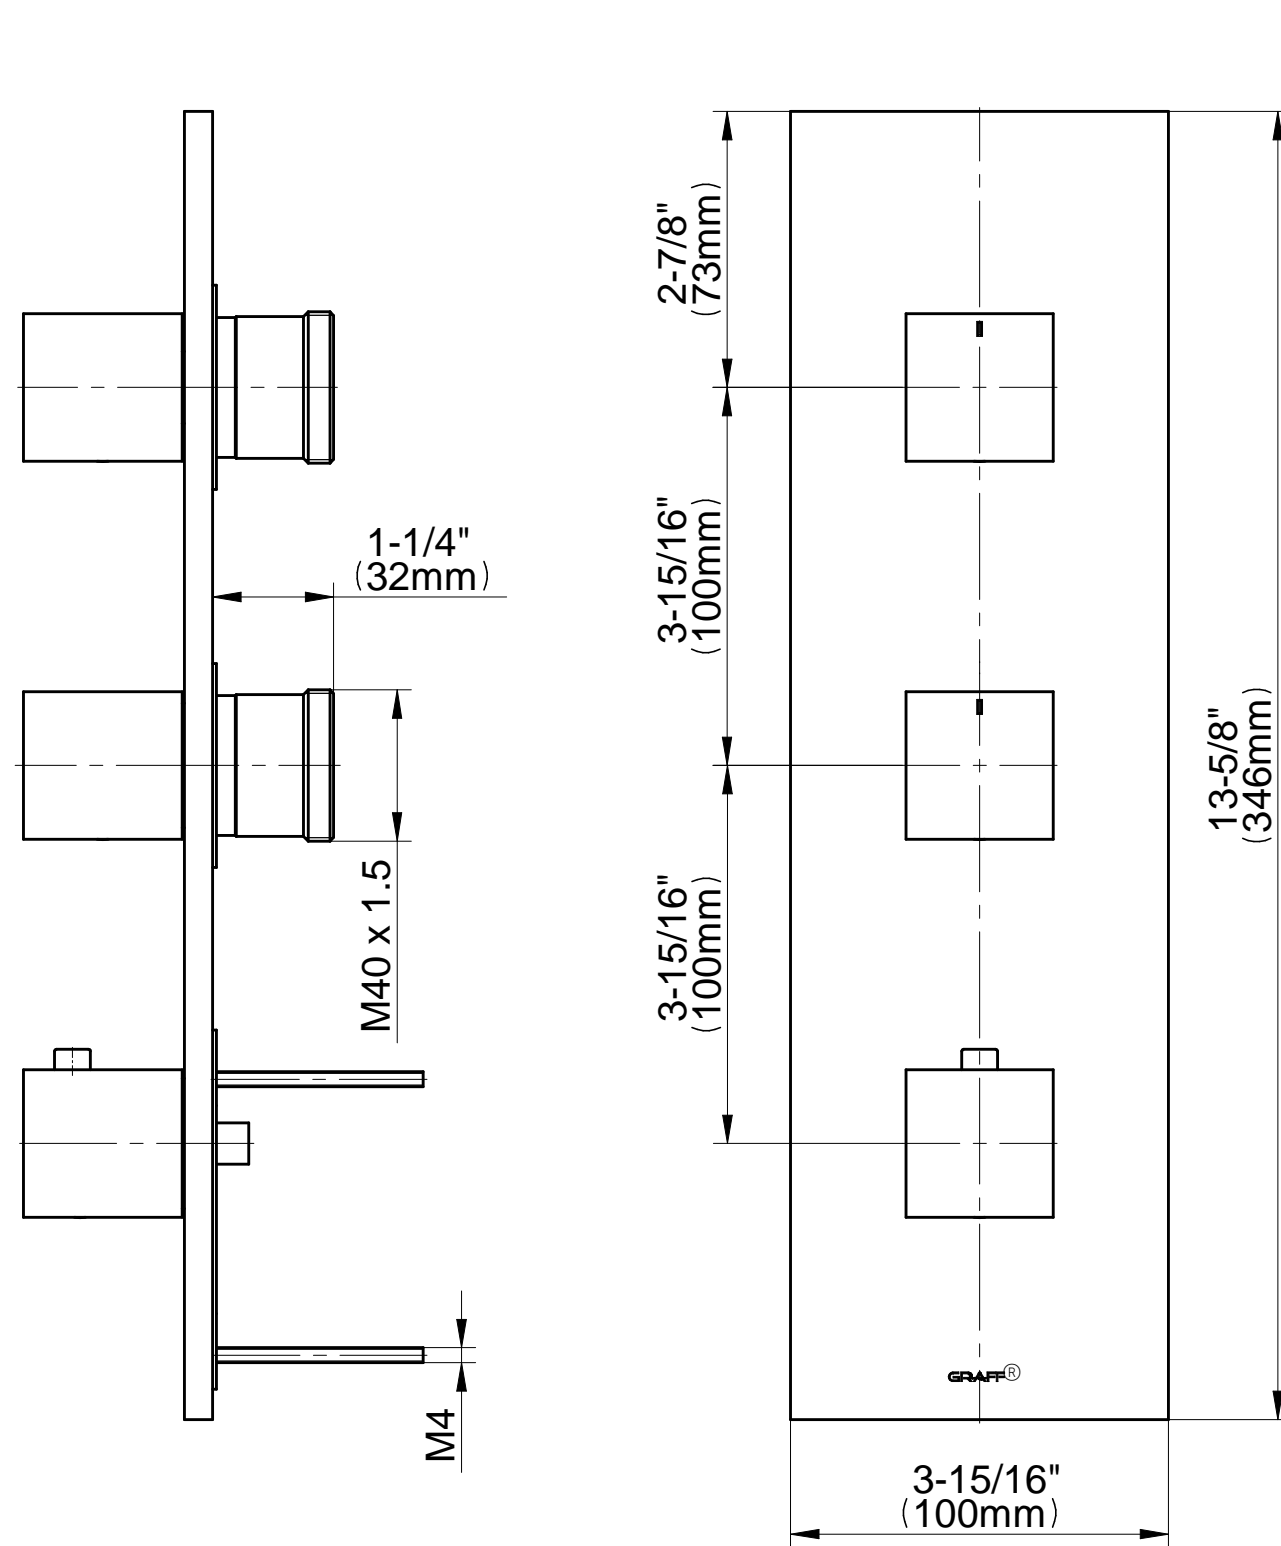

SHOWER
Incanto M-Series Thermostatic
Shower System - Shower with
Handshower
GM3.011WB-SH0

GRAFF®

Information

- 3/4" thermostatic valve and trim
- 3/4" stop/volume control valve (2 pieces)
- 8" showerhead with 12" ceiling-mounted shower arm
- Showerhead features no-clog, easy-clean spray nozzles
- Handshower set with wall-mounted slide bar and 59" hose (PVD finishes use 59" flex hose)
- Optional extension kit
- Flow rates: showerhead ≤ 1.8 max gpm, handshower ≤ 1.5 max gpm

OR'osa PVD®

Architectural White

G-8057-SH/SH1-T

Square Three Holes Trim Plate - M-Series

SHOWER
 Stop/Volume Control Valve with
 Pass Through
G-8076

Information

- 12.3 gpm @ 60 psi
- 3/4" universal inlets/outlets with female threads
- Stacking inlet and pass-through port feature
- Supplied with protective plastic cover
- CalGreen compliant dependent on functions