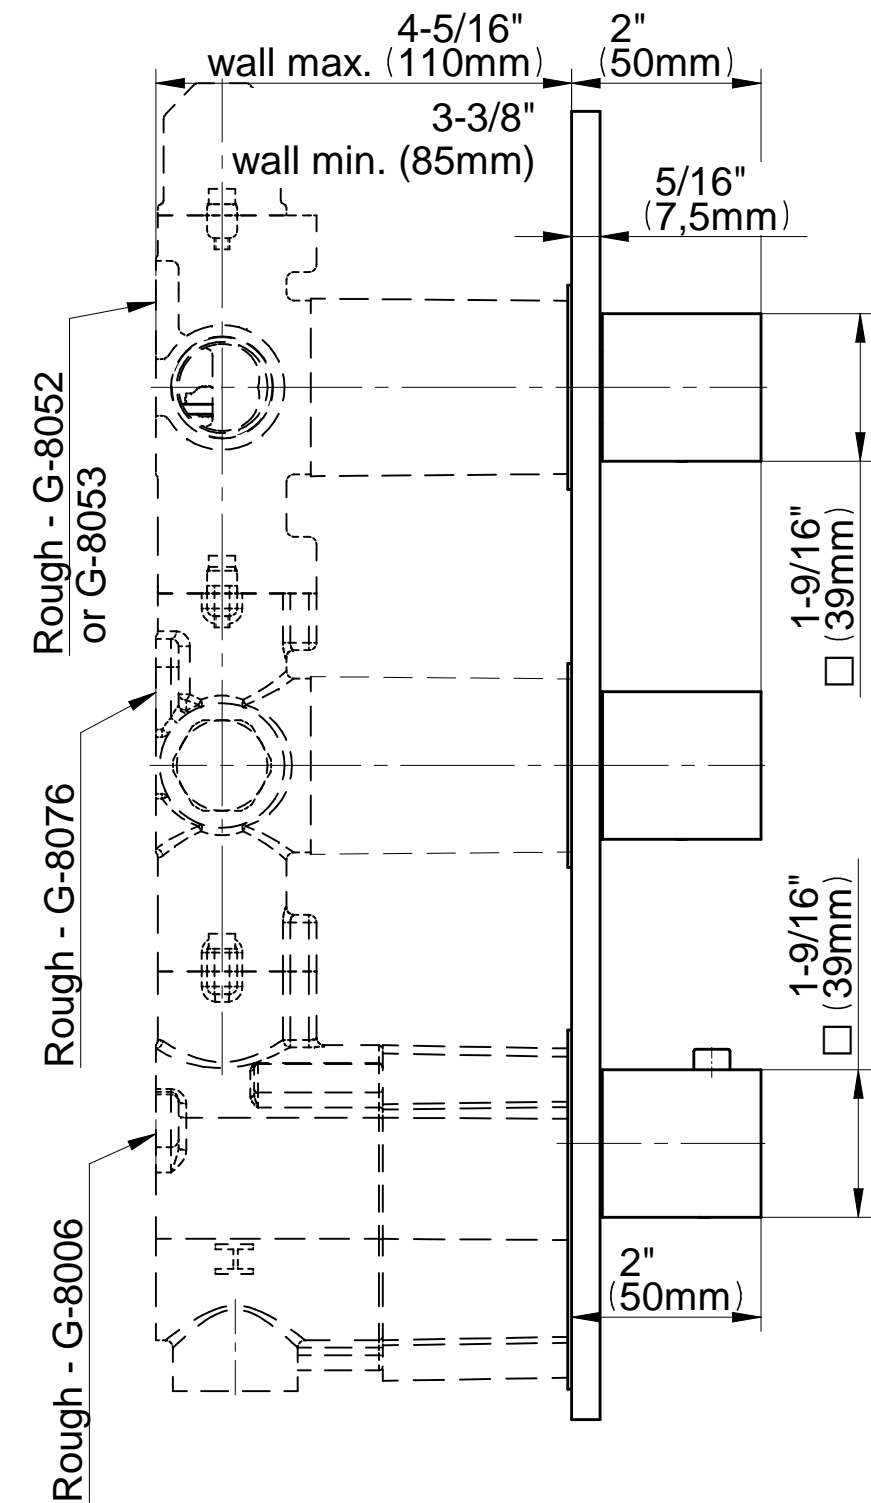

SHOWER
Incanto M-Series Thermostatic
Shower System - Shower with
Handshower
GM3.011WB-SH0

GRAFF®

Information

- 3/4" thermostatic valve and trim
- 3/4" stop/volume control valve (2 pieces)
- 8" showerhead with 12" ceiling-mounted shower arm
- Showerhead features no-clog, easy-clean spray nozzles
- Handshower set with wall-mounted slide bar and 59" hose (PVD finishes use 59" flex hose)
- Optional extension kit
- Flow rates: showerhead ≤ 1.8 max gpm, handshower ≤ 1.5 max gpm

OR'osa PVD®

Architectural White

G-8057-SH/SH1-T

Square Three Holes Trim Plate - M-Series

SHOWER
 Stop/Volume Control Valve with
 Pass Through
G-8076

Information

- 12.3 gpm @ 60 psi
- 3/4" universal inlets/outlets with female threads
- Stacking inlet and pass-through port feature
- Supplied with protective plastic cover
- CalGreen compliant dependent on functions