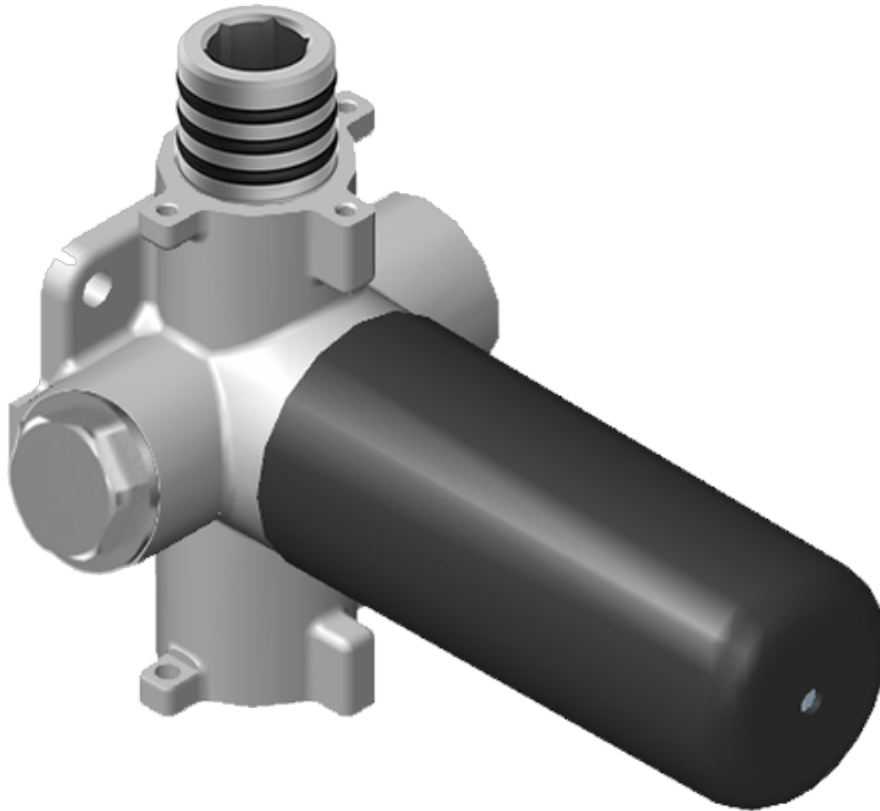

OR'osa PVD®

Architectural White

G-8057-SH/SH1-T

Square Three Holes Trim Plate - M-Series

SHOWER
 Stop/Volume Control Valve with
 Pass Through
G-8076

Information

- 12.3 gpm @ 60 psi
- 3/4" universal inlets/outlets with female threads
- Stacking inlet and pass-through port feature
- Supplied with protective plastic cover
- CalGreen compliant dependent on functions

Finishes

G-8076

M-Series

Stop/Volume Control Rough Valve with Pass-Through

Product Features

- 13.2 gpm @ 60 psi
- 3/4" universal inlets/outlets with female threads
- Stacking inlet and pass-through port feature
- Supplied with protective plastic cover
- CalGreen compliant dependent on functions