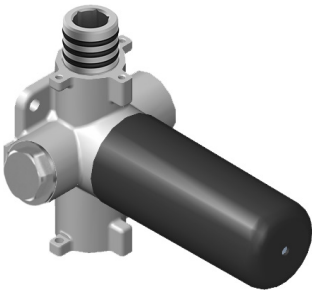

OR'osa PVD®

Architectural White

G-8057-SH/SH1-T

Square Three Holes Trim Plate - M-Series

SHOWER
 Stop/Volume Control Valve with
 Pass Through
G-8076

Information

- 12.3 gpm @ 60 psi
- 3/4" universal inlets/outlets with female threads
- Stacking inlet and pass-through port feature
- Supplied with protective plastic cover
- CalGreen compliant dependent on functions

Finishes

G-8076

M-Series

Stop/Volume Control Rough Valve with Pass-Through

Product Features

- 13.2 gpm @ 60 psi
- 3/4" universal inlets/outlets with female threads
- Stacking inlet and pass-through port feature
- Supplied with protective plastic cover
- CalGreen compliant dependent on functions