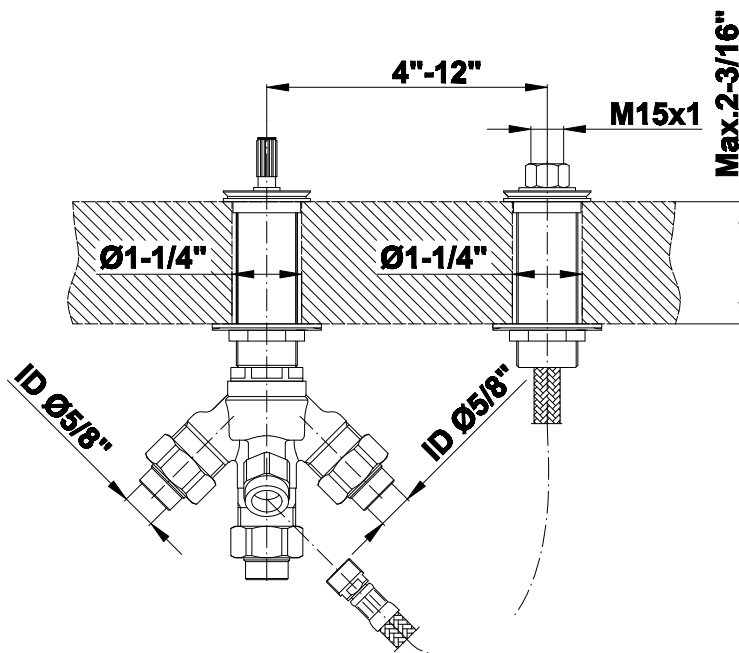

## Information

- Aerated Flow Rate ~7 gpm @45 psi
- Deck-mounted handshower and diverter set included
- Optional in-line pressure balancing valve
- ADA

**Information**

- 3/4" male NPT inlets
- Quick connect tub spout

BATHROOM  
Terra Deck-Mounted Handshower  
& Diverter Set  
**G-6156-LM46B**

**GRAFF®**

**Information**

- Matches G-6750-LM46B Roman Tub Set
- Handshower hose included

**Finishes**

## TERRA Series

Roman Tub Trim set is designed to operate with rough G-I037

**GRAFF**<sup>®</sup>  
CUTTING EDGE DESIGN