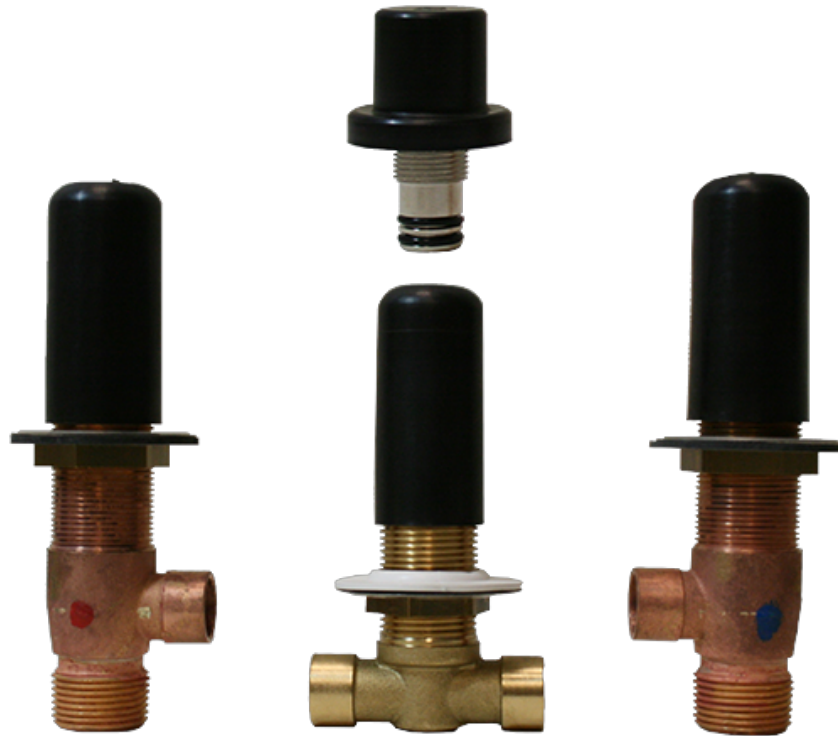

BATHROOM  
Terra Roman Tub Set w/  
Handshower - Rough and Trim  
**G-6751-LM46B**

---

**GRAFF®**

## Information

- Aerated Flow Rate ~7 gpm @45 psi
- Deck-mounted handshower and diverter set included
- Optional in-line pressure balancing valve
- ADA

**Information**

- 3/4" male NPT inlets
- Quick connect tub spout

**Finishes**

Product Features

- 3/4" male NPT inlets
- Quick connect tub spout

Warranty

- Limited lifetime warranty

For complete warranty information go to: [www.graff-faucets.com/en/info/faqs](http://www.graff-faucets.com/en/info/faqs)

## TERRA Series

Roman Tub Trim set is designed to operate with rough G-I037

**GRAFF**<sup>®</sup>  
CUTTING EDGE DESIGN