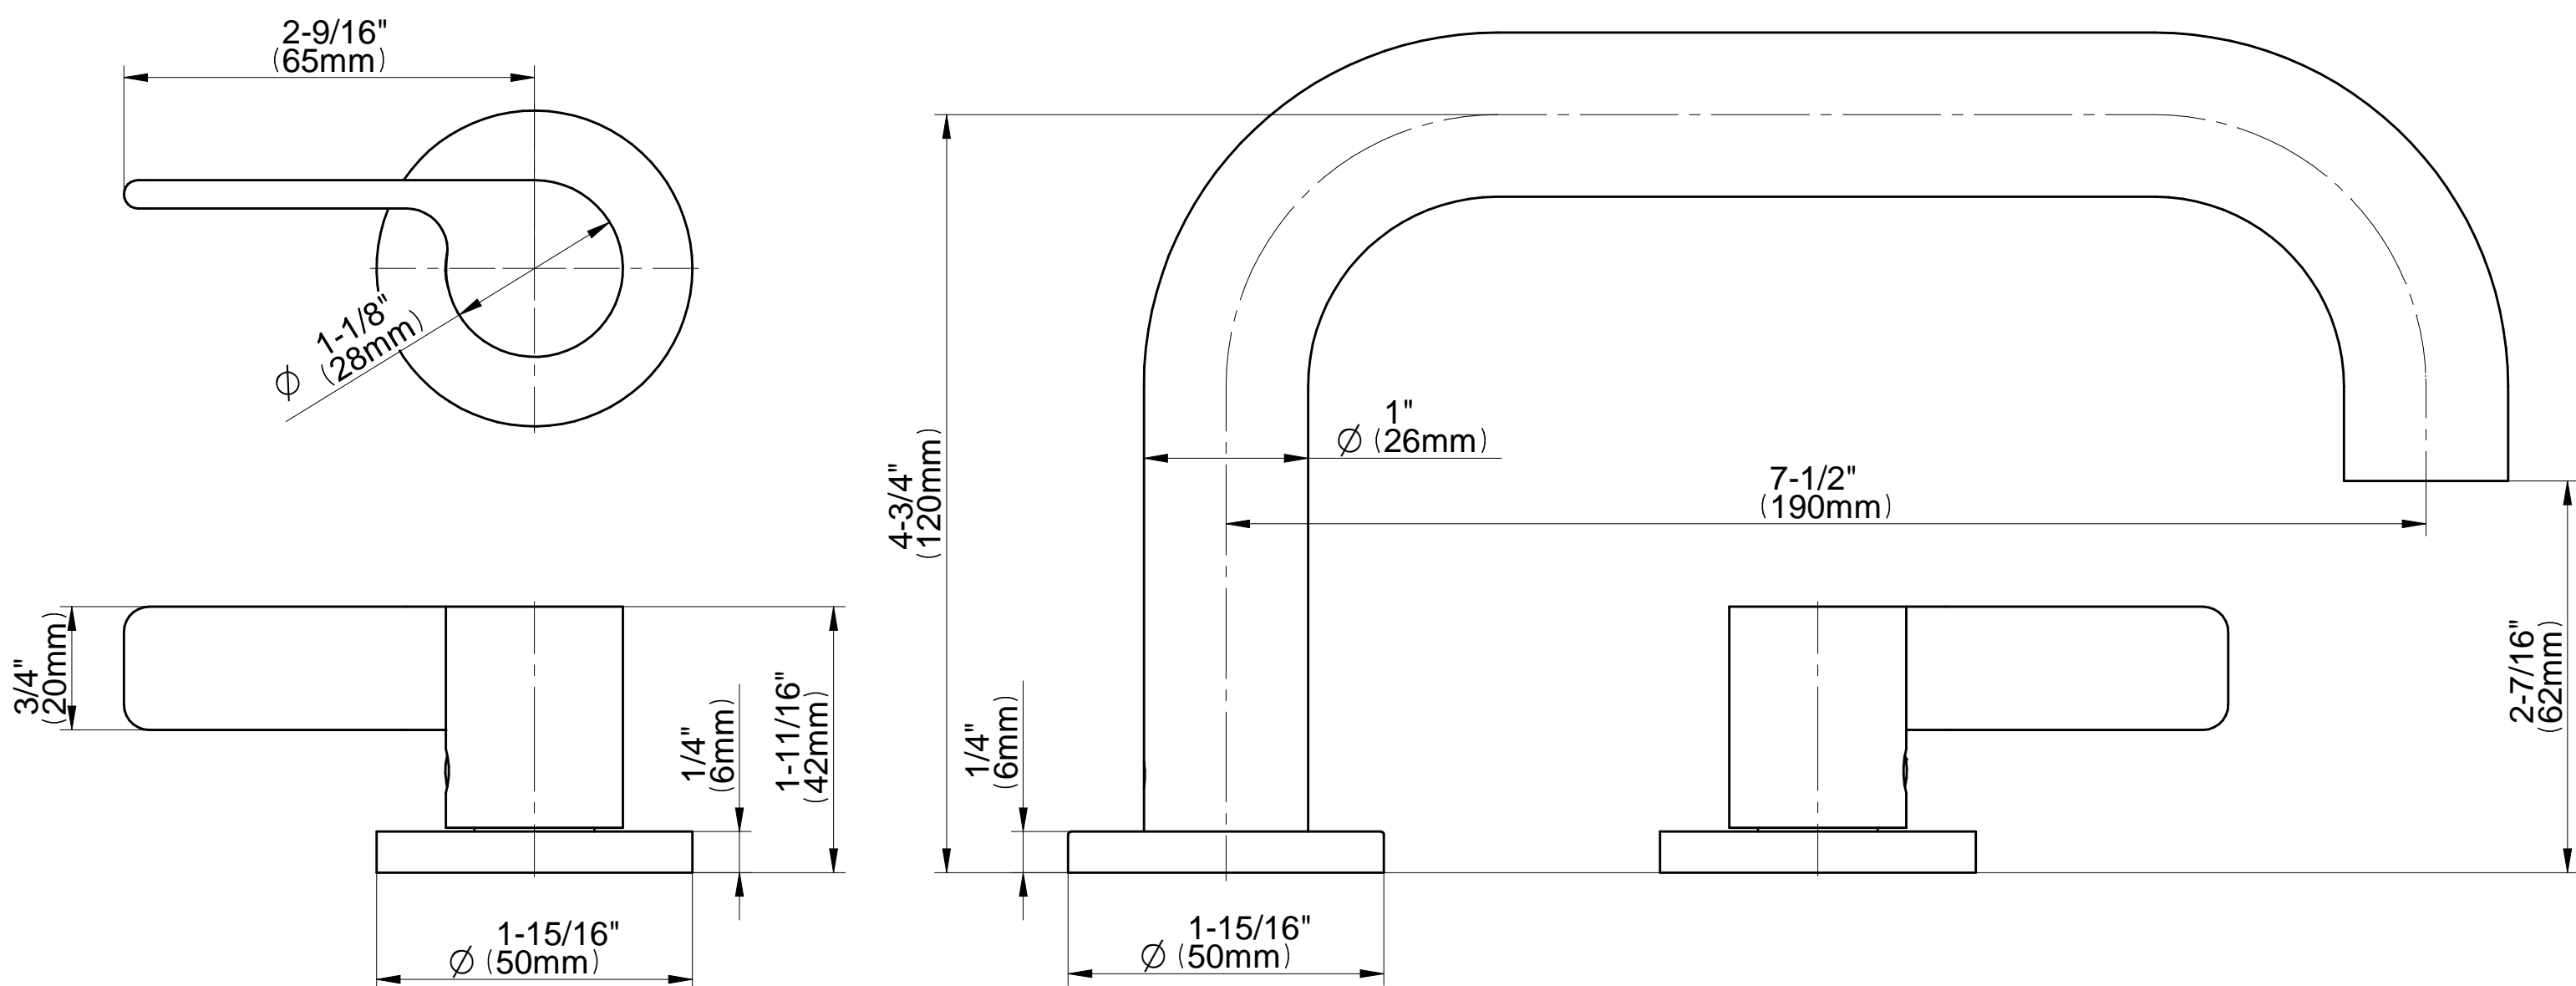

G-6750-LM46B-T

TERRA Series

Roman Tub Trim set is designed to operate with rough G-I037

GRAFF®
CUTTING EDGE DESIGN