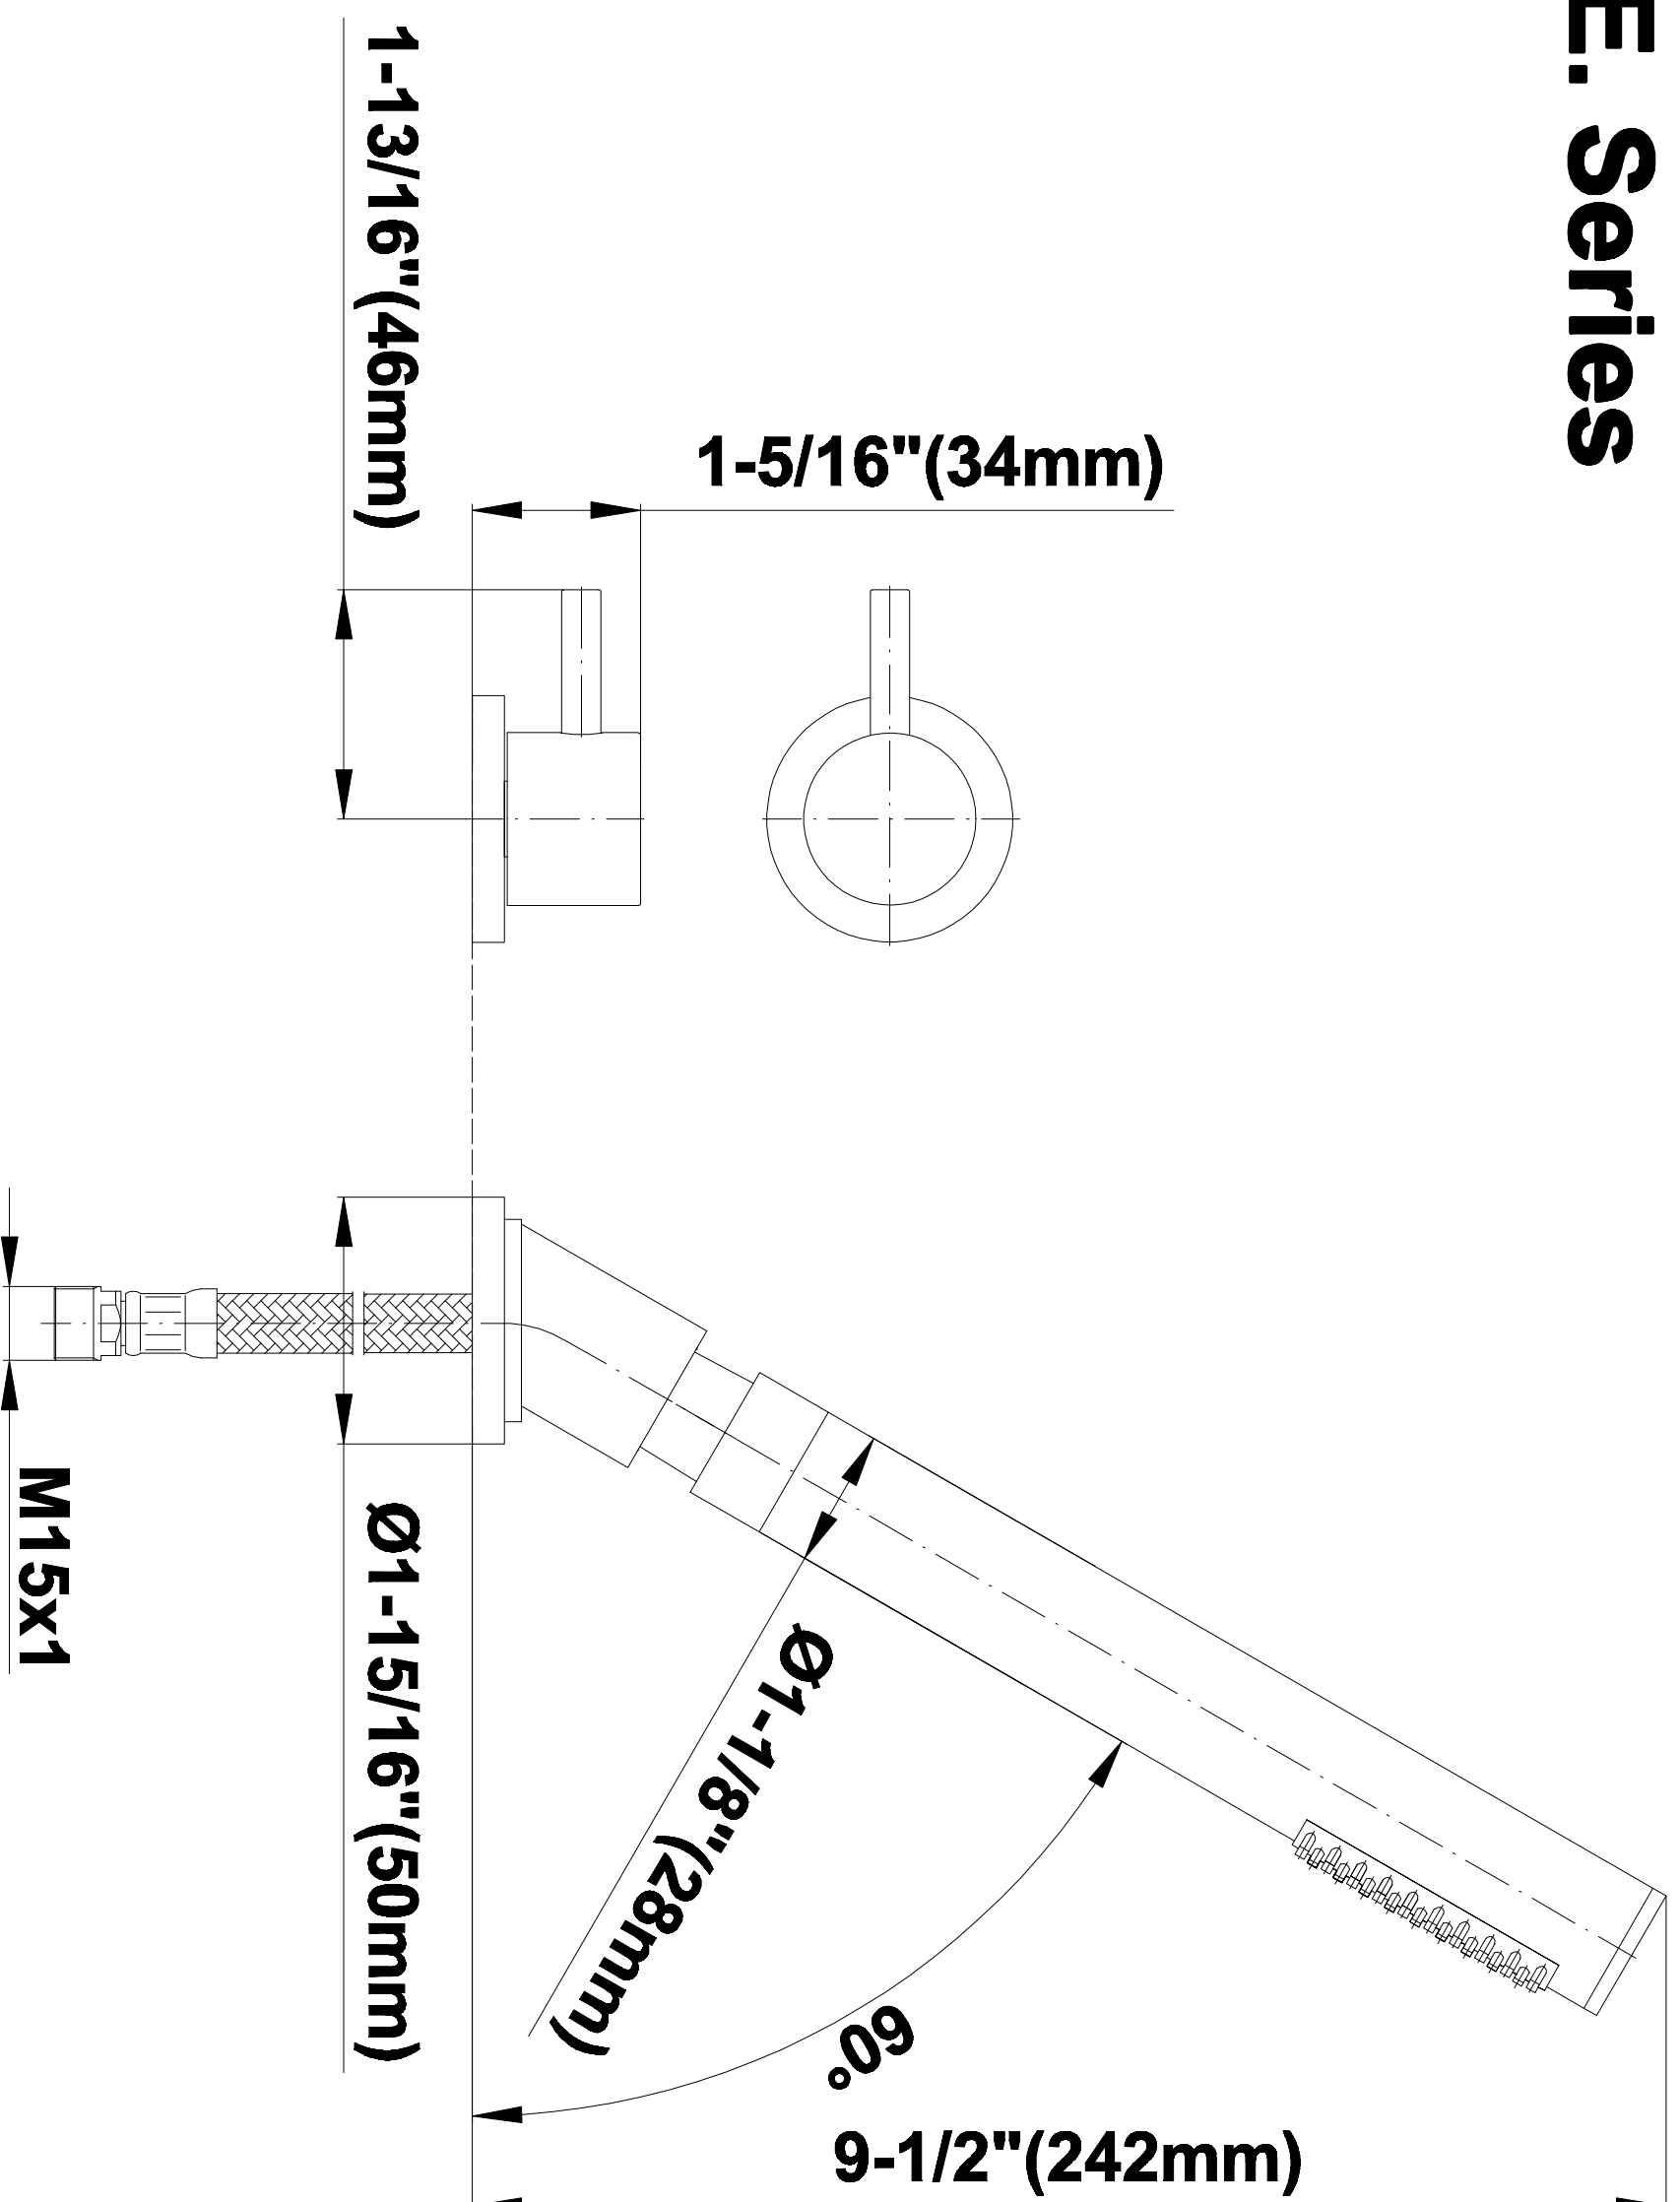

## Information

- Aerated Flow Rate ~7 gpm @45 psi
- Deck-mounted handshower and diverter set included
- Optional in-line pressure balancing valve
- ADA

**Information**

- 3/4" male NPT inlets
- Quick connect tub spout

BATHROOM  
Terra Deck-Mounted Handshower  
& Diverter Set  
**G-6156-LM46B**

**GRAFF®**

**Information**

- Matches G-6750-LM46B Roman Tub Set
- Handshower hose included

**Finishes**

## Information

- Aerated Flow Rate ~7 gpm @45 psi
- Matching deck-mounted handshower & diverter set available
- ADA