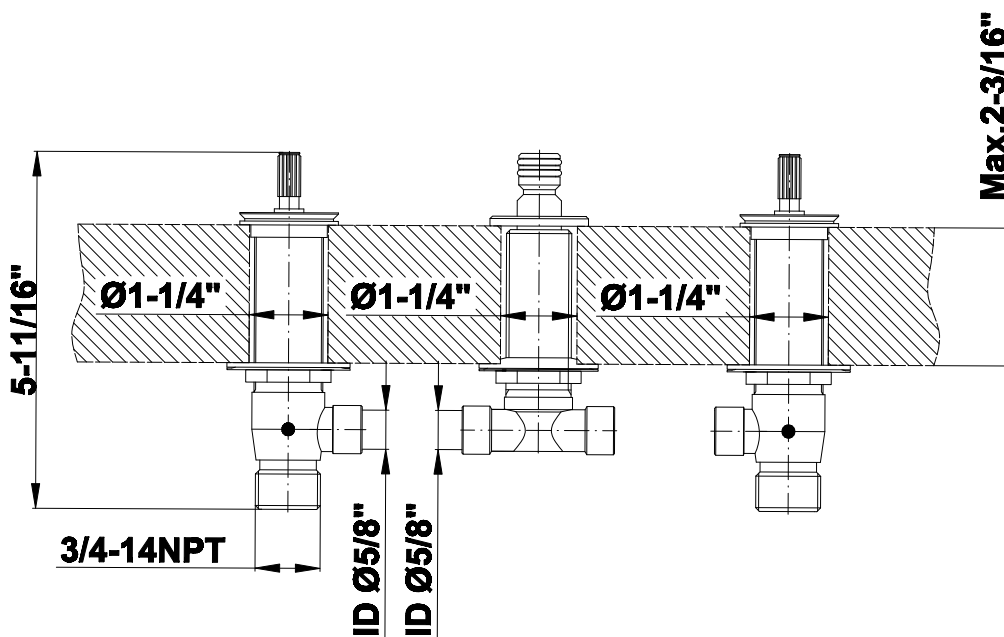

## Information

- Aerated Flow Rate ~7 gpm @45 psi
- Deck-mounted handshower and diverter set included
- Optional in-line pressure balancing valve
- ADA

**Information**

- 3/4" male NPT inlets
- Quick connect tub spout

**Finishes**

Product Features

- 3/4" male NPT inlets
- Quick connect tub spout

Warranty

- Limited lifetime warranty

For complete warranty information go to: [www.graff-faucets.com/en/info/faqs](http://www.graff-faucets.com/en/info/faqs)

## TERRA Series

Roman Tub Trim set is designed to operate with rough G-I037

**GRAFF**<sup>®</sup>  
CUTTING EDGE DESIGN