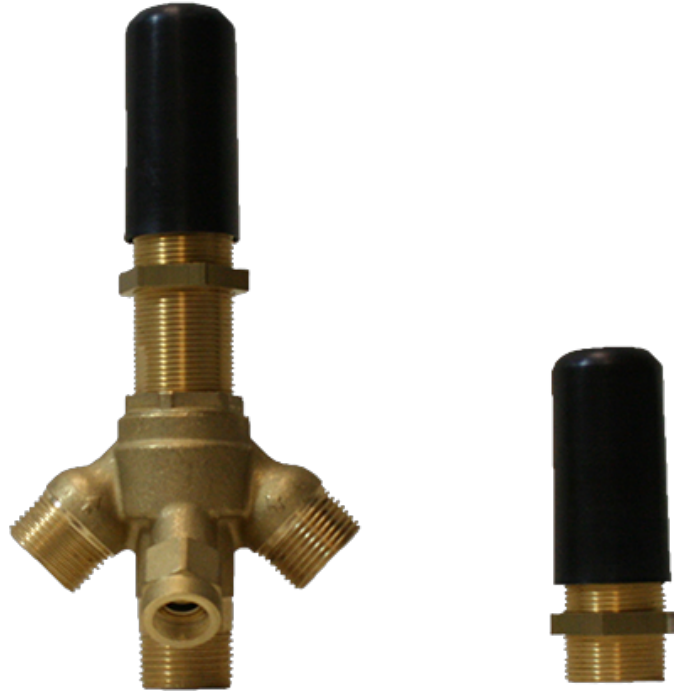

BATHROOM  
Terra Roman Tub Set w/  
Handshower - Rough and Trim  
**G-6751-LM46B**

---

**GRAFF®**

## Information

- Aerated Flow Rate ~7 gpm @45 psi
- Deck-mounted handshower and diverter set included
- Optional in-line pressure balancing valve
- ADA

**Information**

- 3/4" male NPT inlets
- Quick connect tub spout

**Finishes**

Product Features

- 3/4" male NPT inlets
- Quick connect tub spout

Warranty

- Limited lifetime warranty

For complete warranty information go to: [www.graff-faucets.com/en/info/faqs](http://www.graff-faucets.com/en/info/faqs)

## Information

- Durable diverter valve