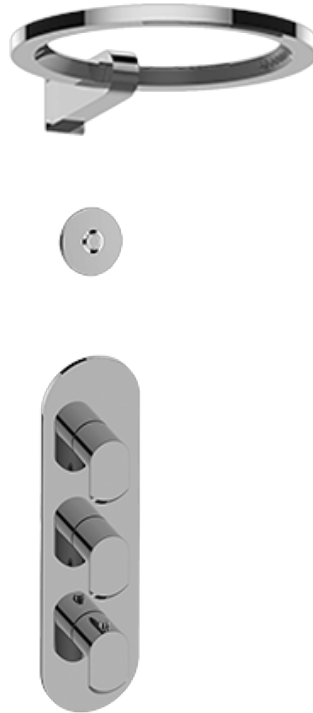

SHOWER
M-Series Thermostatic Shower
System - Ametis Ring
GL3.009WB-LM45E0

GRAFF®

Information

- 3/4" thermostatic valve and trim
- 3/4" stop/volume control valve (2 pieces)
- G-8760 Ametis Ring with waterfall and rain shower settings, features no-clog, easy-clean nozzles
- Single LED light with 6 color variations
- Includes wall-mount button for LED control box
- Optional extension kit
- Flow rates: rain shower \leq 2.0 max gpm, waterfall \leq 2.0 max gpm
- ADA

SHOWER
Thermostatic Rough Valve
G-8006

GRAFF[®]

Information

- 12.9 gpm @ 60 psi
- 3/4" universal inlets
- Built-in service stops
- Stacking outlet feature
- Complete serviceability from front of all units
- Supplied with protective plastic cover
- CalGreen compliant dependent on functions

Finishes

Architectural
Black™

Matte Black

Polished
Chrome

Architectural
White

G-8006

M-Series

3/4" Concealed Thermostatic Rough Valve

www.graff-faucets.com | phone: 800-954-4723

SHOWER
Phase Round Thermostatic 3-Hole
Trim Plate and Handle
G-8056-LM45E0-T

GRAFF[®]

Information

- Three metal handles
- Decorative trim plate
- Use with G-8006 and G-8076 or G-8077 or G-8052 or G-8053 thermostatic rough valves
- To complete package, you must order rough valves
- ADA