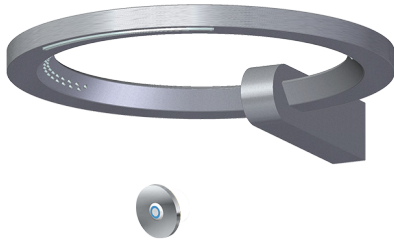

Finishes

Architectural
Black™

Matte Black

Polished
Chrome

Architectural
White

Information

- Wall-mounted installation
- 6-color LED chromotherapy lighting
- Dual-function water feature with cascade & waterfall shower settings
- Features no-clog, easy-clean nozzles
- Flow rates: rain shower ≤ 2.0 max gpm, waterfall ≤ 2.0 max gpm
- Includes wall-mount button for LED control box
- CALGreen

Finishes

G-8760

Ametis Collection
Ametis Ring Water Feature

Product Features

- Wall-mounted installation
- 6-color LED chromotherapy lighting
- Dual-function water feature with waterfall and rain shower settings
- Features no-clog, easy-clean spray nozzles
- Flow rates: rain shower ≤ 2.0 max gpm, waterfall ≤ 2.0 max gpm
- Includes wall-mount button for LED control box