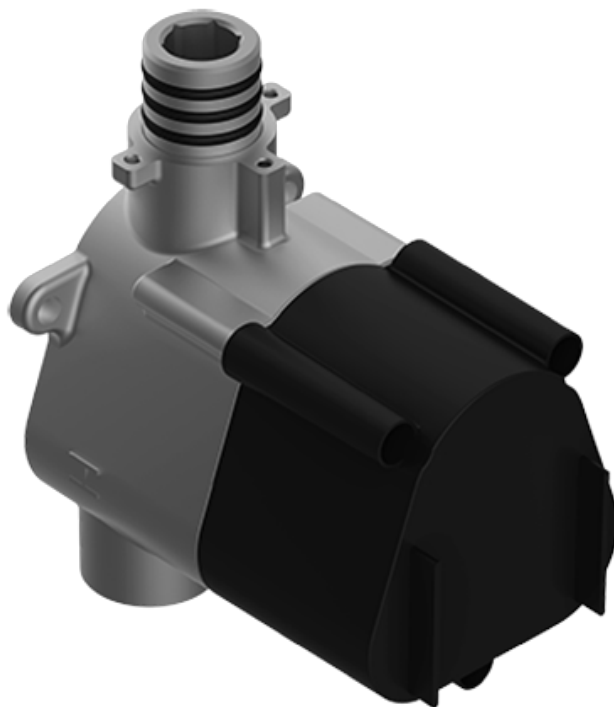

SHOWER
M-Series Thermostatic Shower
System - Ametis Ring
GL3.009WB-LM45E0

GRAFF®

Information

- 3/4" thermostatic valve and trim
- 3/4" stop/volume control valve (2 pieces)
- G-8760 Ametis Ring with waterfall and rain shower settings, features no-clog, easy-clean nozzles
- Single LED light with 6 color variations
- Includes wall-mount button for LED control box
- Optional extension kit
- Flow rates: rain shower \leq 2.0 max gpm, waterfall \leq 2.0 max gpm
- ADA

SHOWER
Thermostatic Rough Valve
G-8006

GRAFF[®]

Information

- 12.9 gpm @ 60 psi
- 3/4" universal inlets
- Built-in service stops
- Stacking outlet feature
- Complete serviceability from front of all units
- Supplied with protective plastic cover
- CalGreen compliant dependent on functions

Finishes

Architectural
Black™

Matte Black

Polished
Chrome

Architectural
White

G-8006

M-Series

3/4" Concealed Thermostatic Rough Valve

Product Features

- 12.9 gpm @ 60 psi
- 3/4" universal inlets
- Built-in service stops
- Stacking outlet feature
- Complete serviceability from front of all units
- Supplied with protective plastic cover
- CalGreen compliant dependent on functions