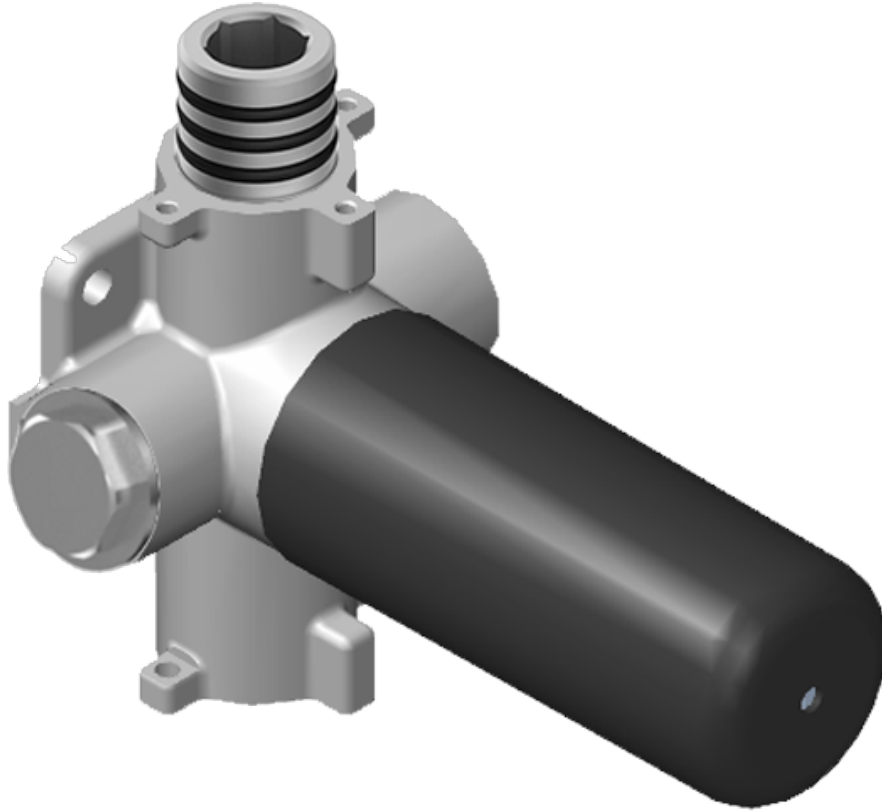

SHOWER
M-Series Thermostatic Shower
System - Ametis Ring
GL3.009WB-LM45E0

GRAFF®

Information

- 3/4" thermostatic valve and trim
- 3/4" stop/volume control valve (2 pieces)
- G-8760 Ametis Ring with waterfall and rain shower settings, features no-clog, easy-clean nozzles
- Single LED light with 6 color variations
- Includes wall-mount button for LED control box
- Optional extension kit
- Flow rates: rain shower \leq 2.0 max gpm, waterfall \leq 2.0 max gpm
- ADA

www.graff-faucets.com | phone: 800-959-4723

SHOWER
Stop/Volume Control Valve with
Pass Through
G-8076

GRAFF®

Information

- 12.3 gpm @ 60 psi
- 3/4" universal inlets/outlets with female threads
- Stacking inlet and pass-through port feature
- Supplied with protective plastic cover
- CalGreen compliant dependent on functions