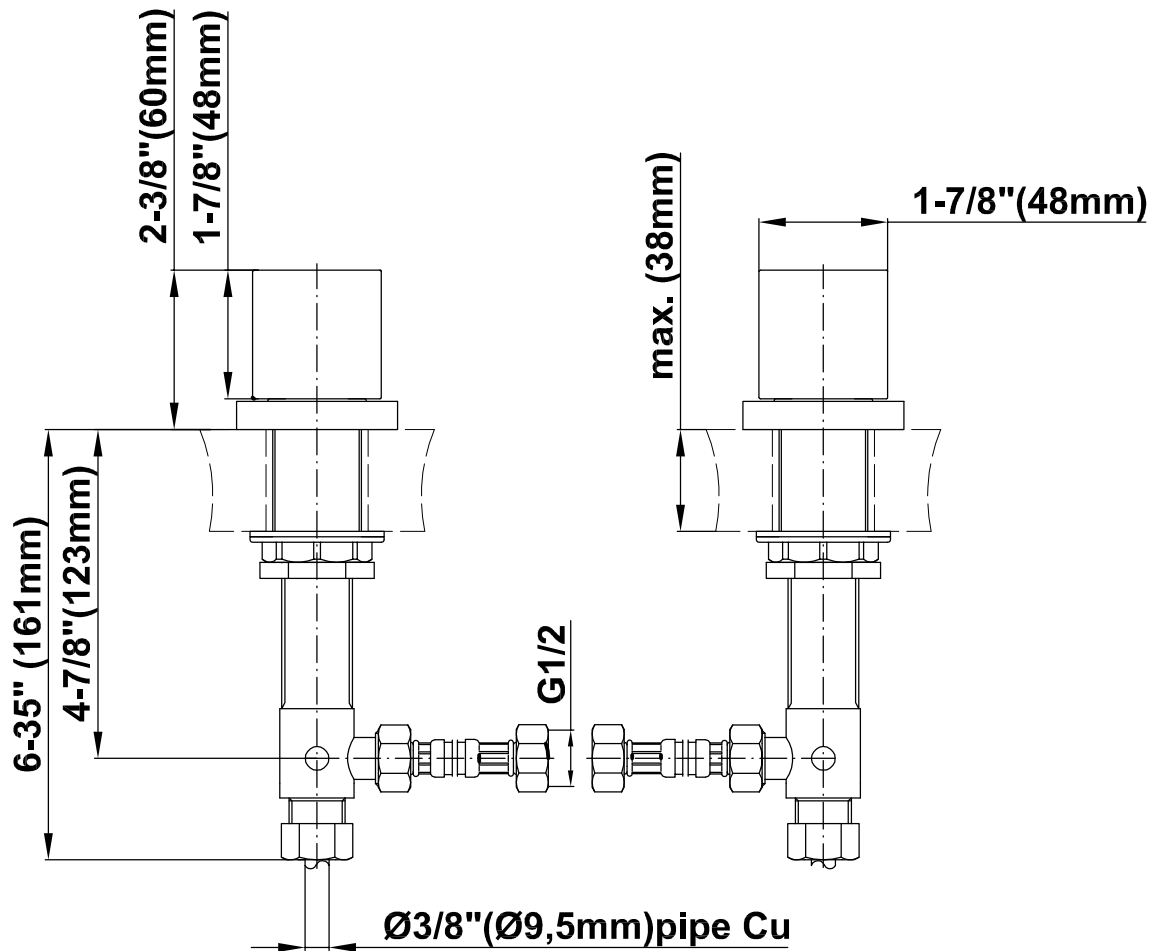

C14-WS

SADE, TARGA Series