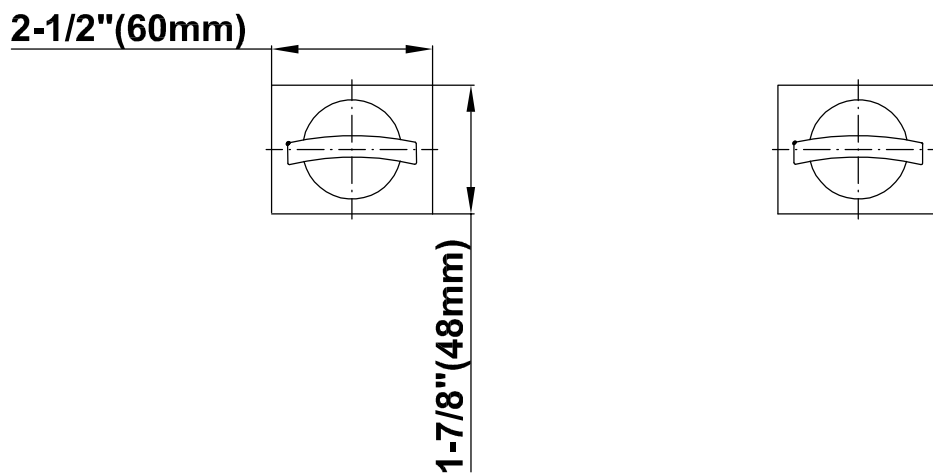

C14-WS

SADE, TARGA Series