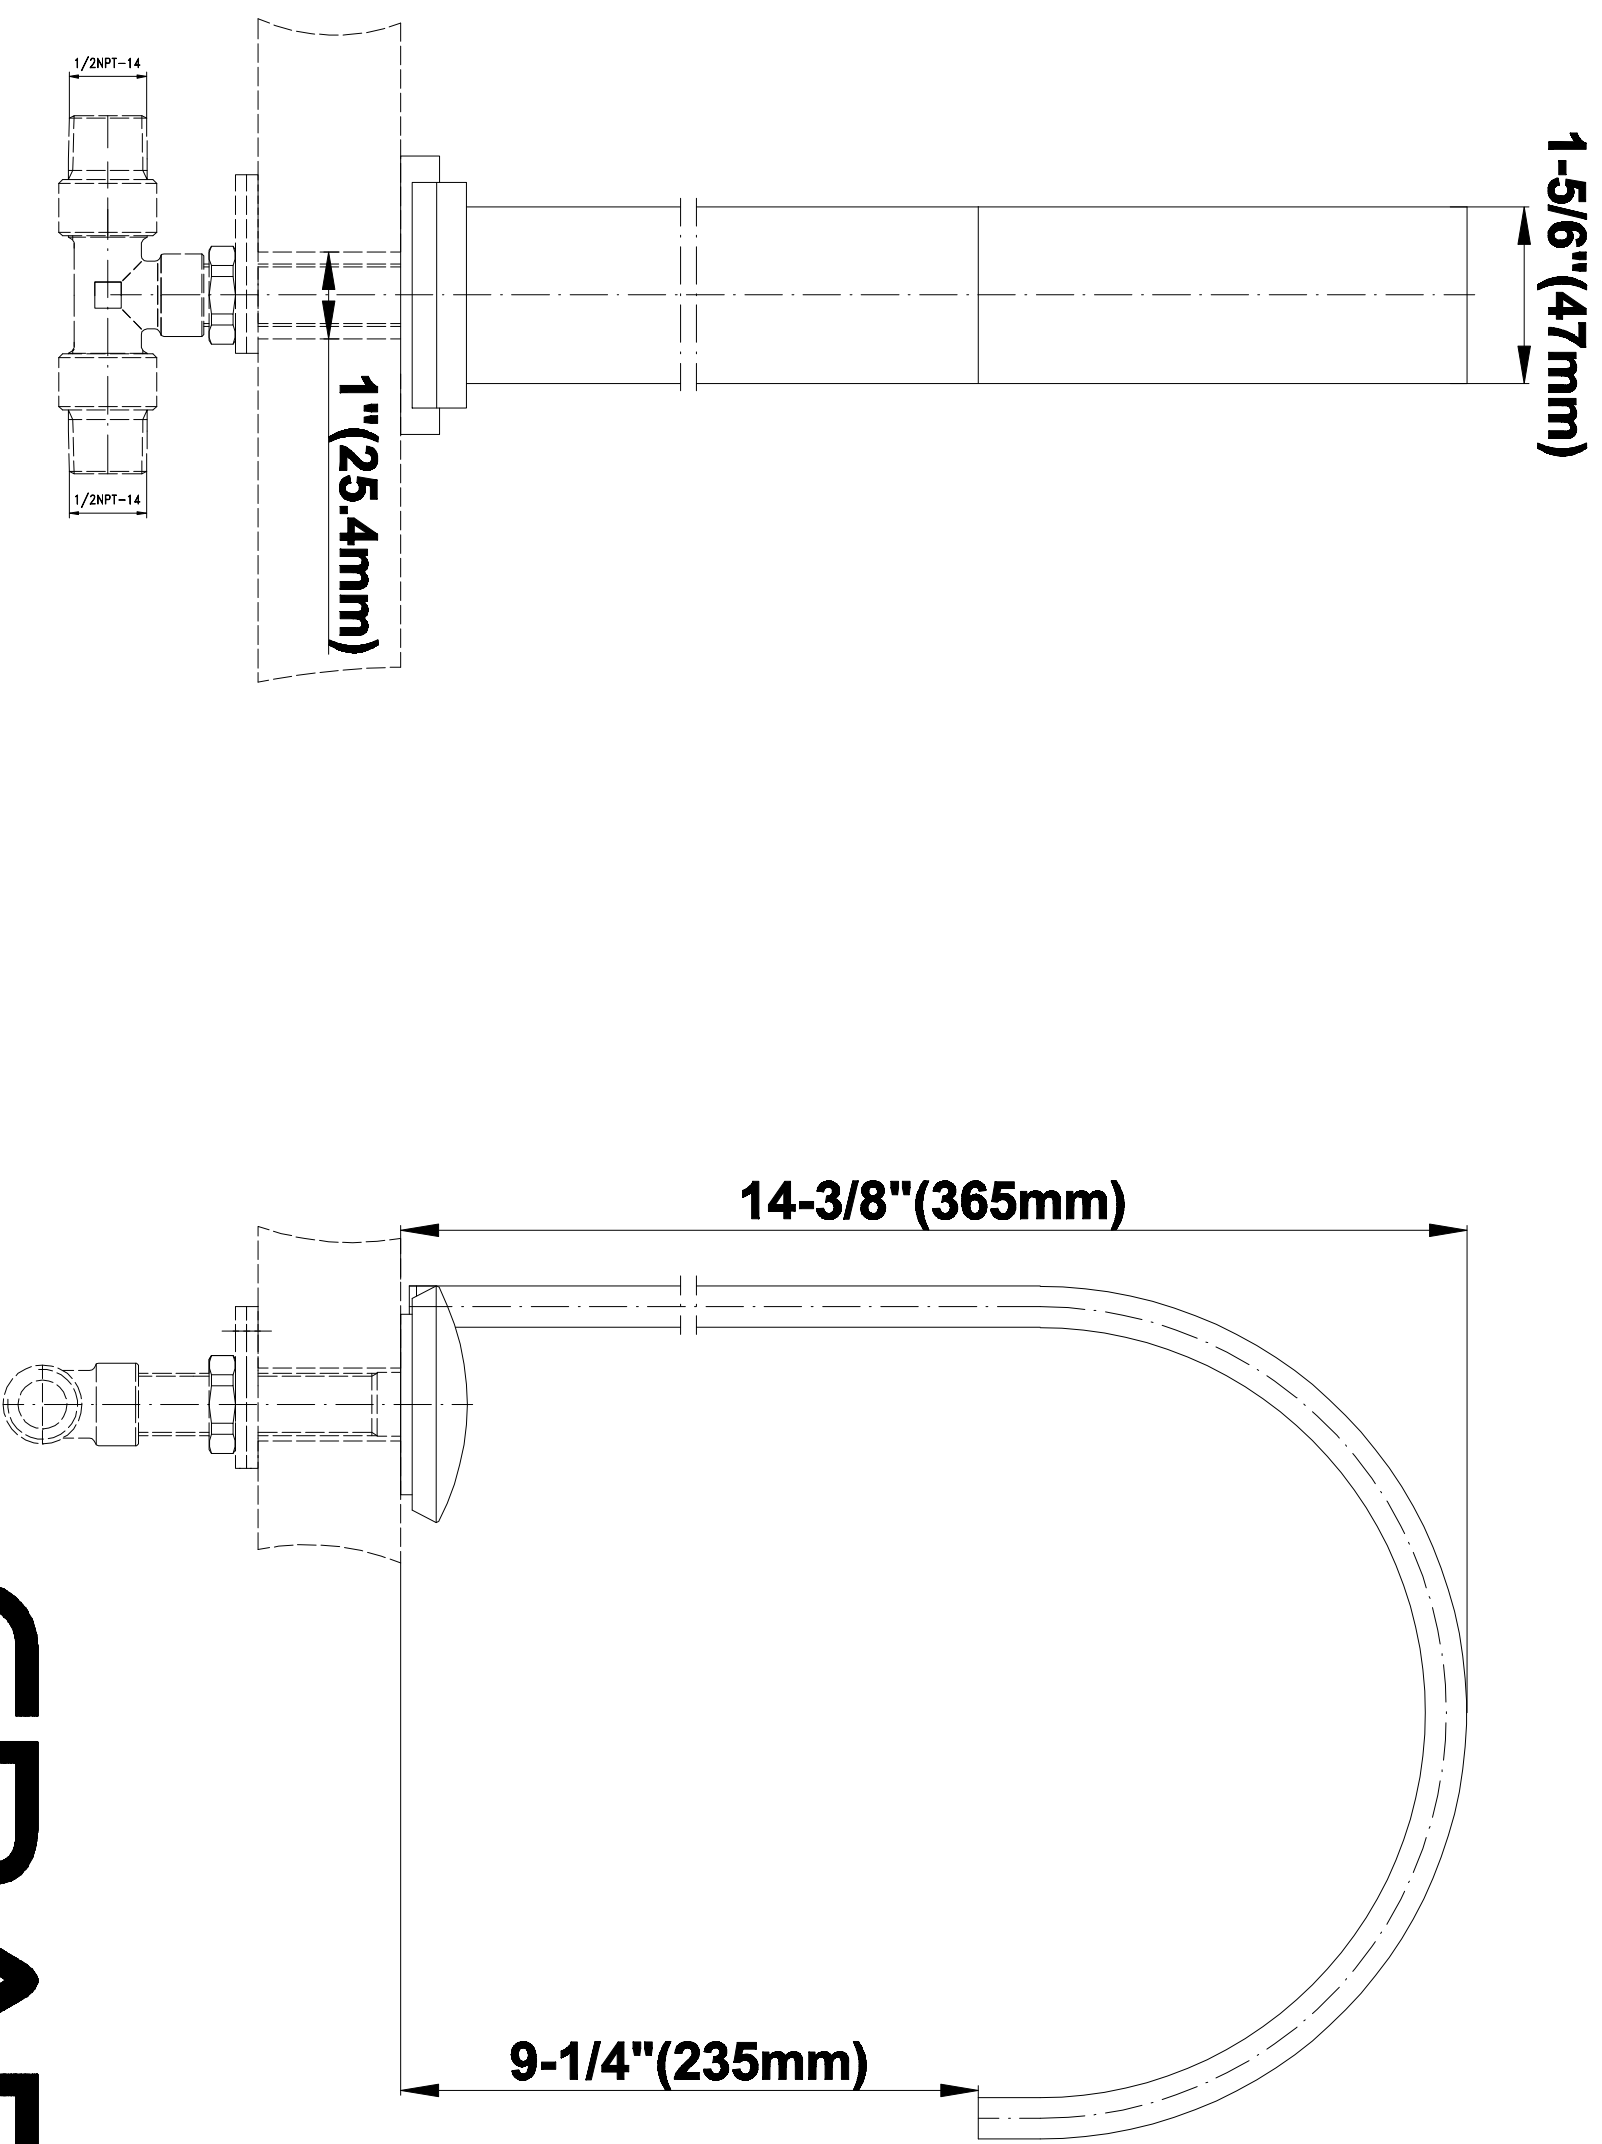

G-1812-T SPOUT

SADE Series