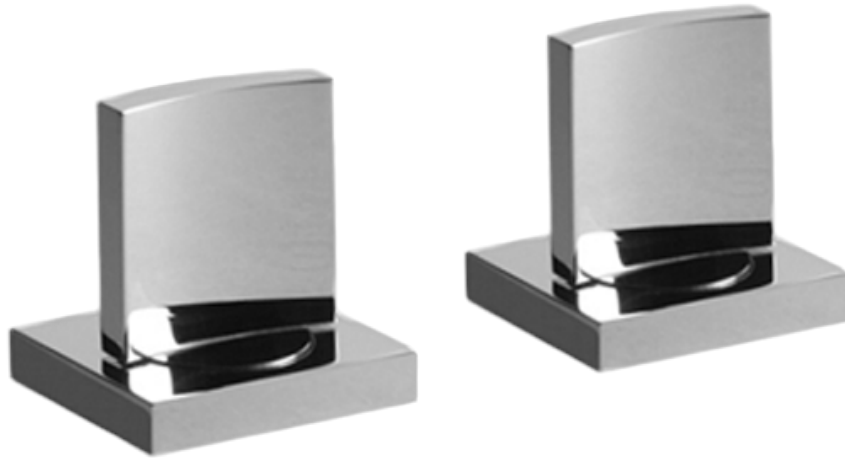

BATHROOM
Sade/Targa Lavatory Handle Set -
Deck-Mounted
C14-WS

GRAFF®

Finishes