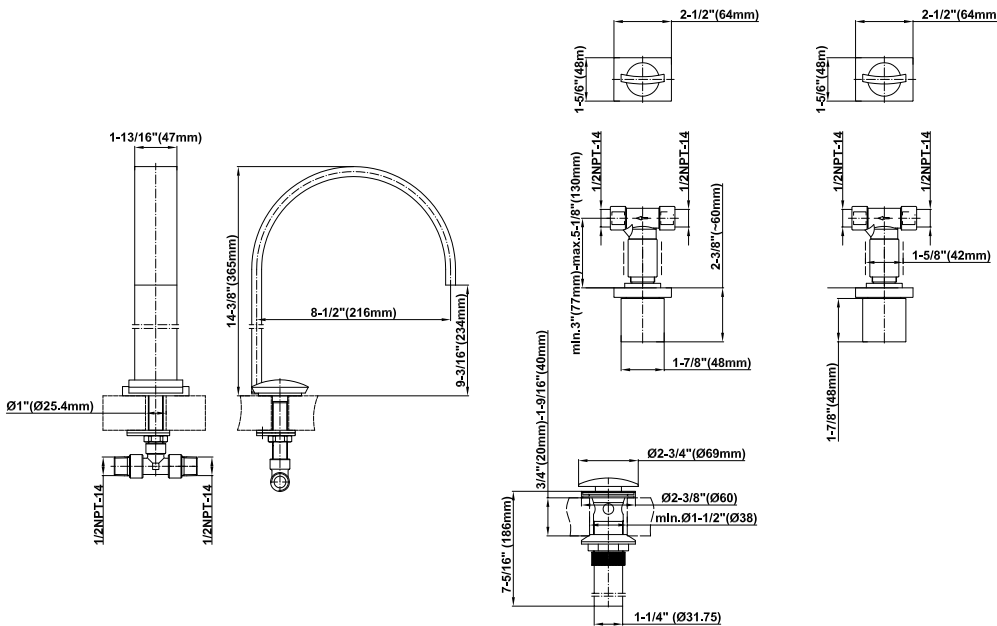

Warranty

- Limited lifetime warranty

For complete warranty information go to
www.graff-designs.com/en-nam/warranty