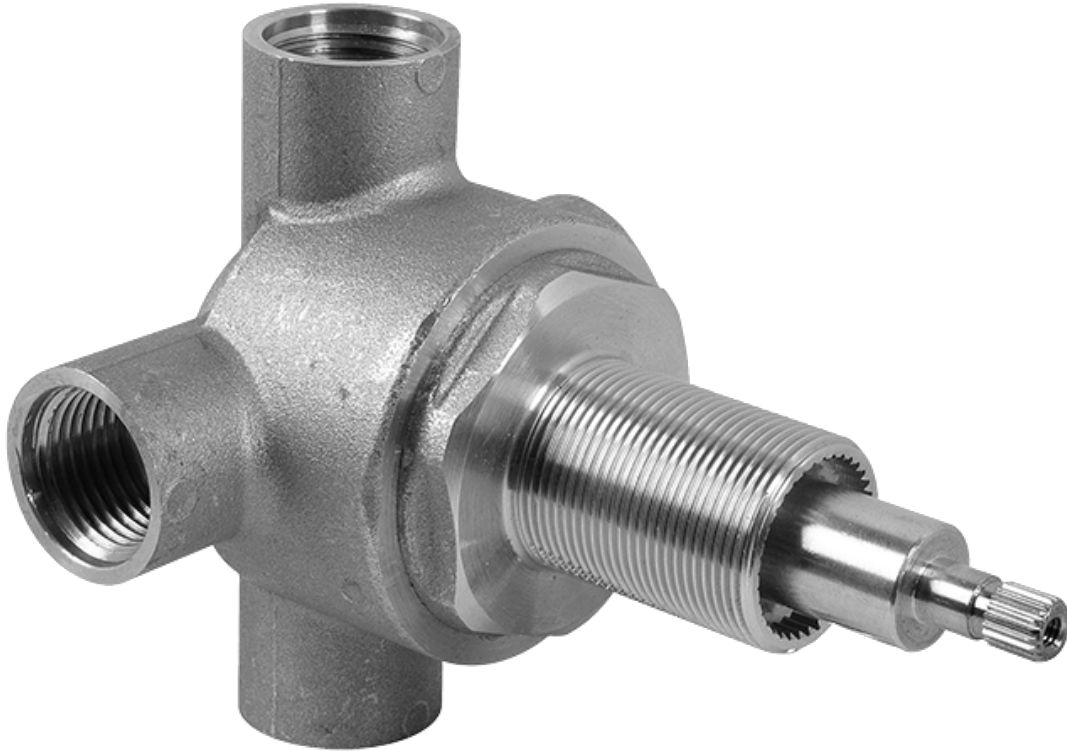

SHOWER
Full Thermostatic Shower System
with Transfer Valve (Rough &
Trim)
GA5.222B-LM15S

GRAFF®

Information

- 3/4" Thermostatic Valve
- 1/2" 4-Port Diverter Valve with 3 outlets and off function
- 8" Showerhead with 11" Wall-Mount Arm & Flange
- Swivel Body Sprays (3 pieces)
- Handshower Set w/Wall Bracket
- Showerhead Features No-Clog, Easy-Clean Spray Nozzles
- Flow Rates: showerhead ≤ 2.0 max gpm, handshower ≤ 1.5 max gpm

SHOWER
Rough
G-8005

GRAFF®

Information

- 18.4 gpm @ 60 psi
- 3/4" universal inlets/outlets with female threads
- Built-in service stops
- Complete serviceability from front of all units
- Supplied with protective plastic cover
- Thermostatic valve uses a paraffin wax cartridge

Polished
Nickel

Steelnox®
(Satin Nickel)

G-8030

SHOWER
3-Way High Flow Transfer Rough
Valve WITH off function
G-8050

GRAFF®

Information

- Intended for use with Thermostatic Shower Systems
- 1/2" 3-way diverter valve with 3 outlets and off function
- Universal inlets/outlets with female threads
- Operates one function at a time
- Supplied with protective plastic cover
- CALGreen compliant depending on functions
- CALGreen

GRAFF®

Information

- Sunflower shape
- 112 no-clog, easy-clean rubber spray nozzles
- Metal ball-joint allows for showerhead angle adjustment
- Showerhead flow rate ≤ 1.8 max gpm
- Recommend use with ceiling shower arm
- Recommended for use at no more than 10 degrees tilt
- CALGreen