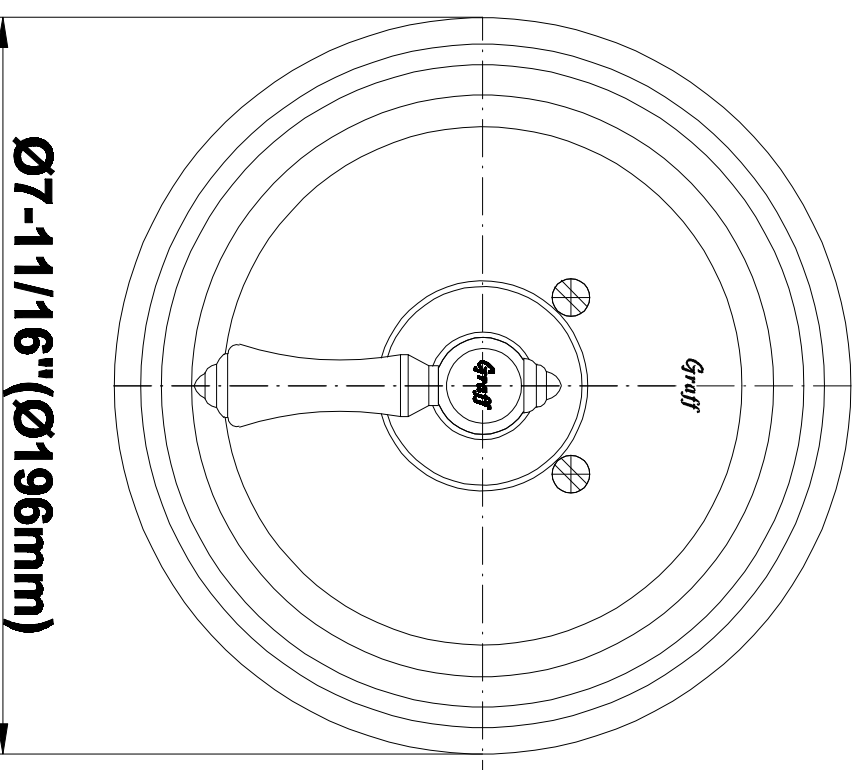

SHOWER
Full Thermostatic Shower System
with Transfer Valve (Rough &
Trim)
GA5.222B-LM15S

GRAFF®

Information

- 3/4" Thermostatic Valve
- 1/2" 4-Port Diverter Valve with 3 outlets and off function
- 8" Showerhead with 11" Wall-Mount Arm & Flange
- Swivel Body Sprays (3 pieces)
- Handshower Set w/Wall Bracket
- Showerhead Features No-Clog, Easy-Clean Spray Nozzles
- Flow Rates: showerhead ≤ 2.0 max gpm, handshower ≤ 1.5 max gpm

SHOWER
Rough
G-8005

GRAFF®

Information

- 18.4 gpm @ 60 psi
- 3/4" universal inlets/outlets with female threads
- Built-in service stops
- Complete serviceability from front of all units
- Supplied with protective plastic cover
- Thermostatic valve uses a paraffin wax cartridge

Polished
Nickel

Steelnox®
(Satin Nickel)

G-8030

SHOWER
3-Way High Flow Transfer Rough
Valve WITH off function
G-8050

GRAFF®

Information

- Intended for use with Thermostatic Shower Systems
- 1/2" 3-way diverter valve with 3 outlets and off function
- Universal inlets/outlets with female threads
- Operates one function at a time
- Supplied with protective plastic cover
- CALGreen compliant depending on functions
- CALGreen