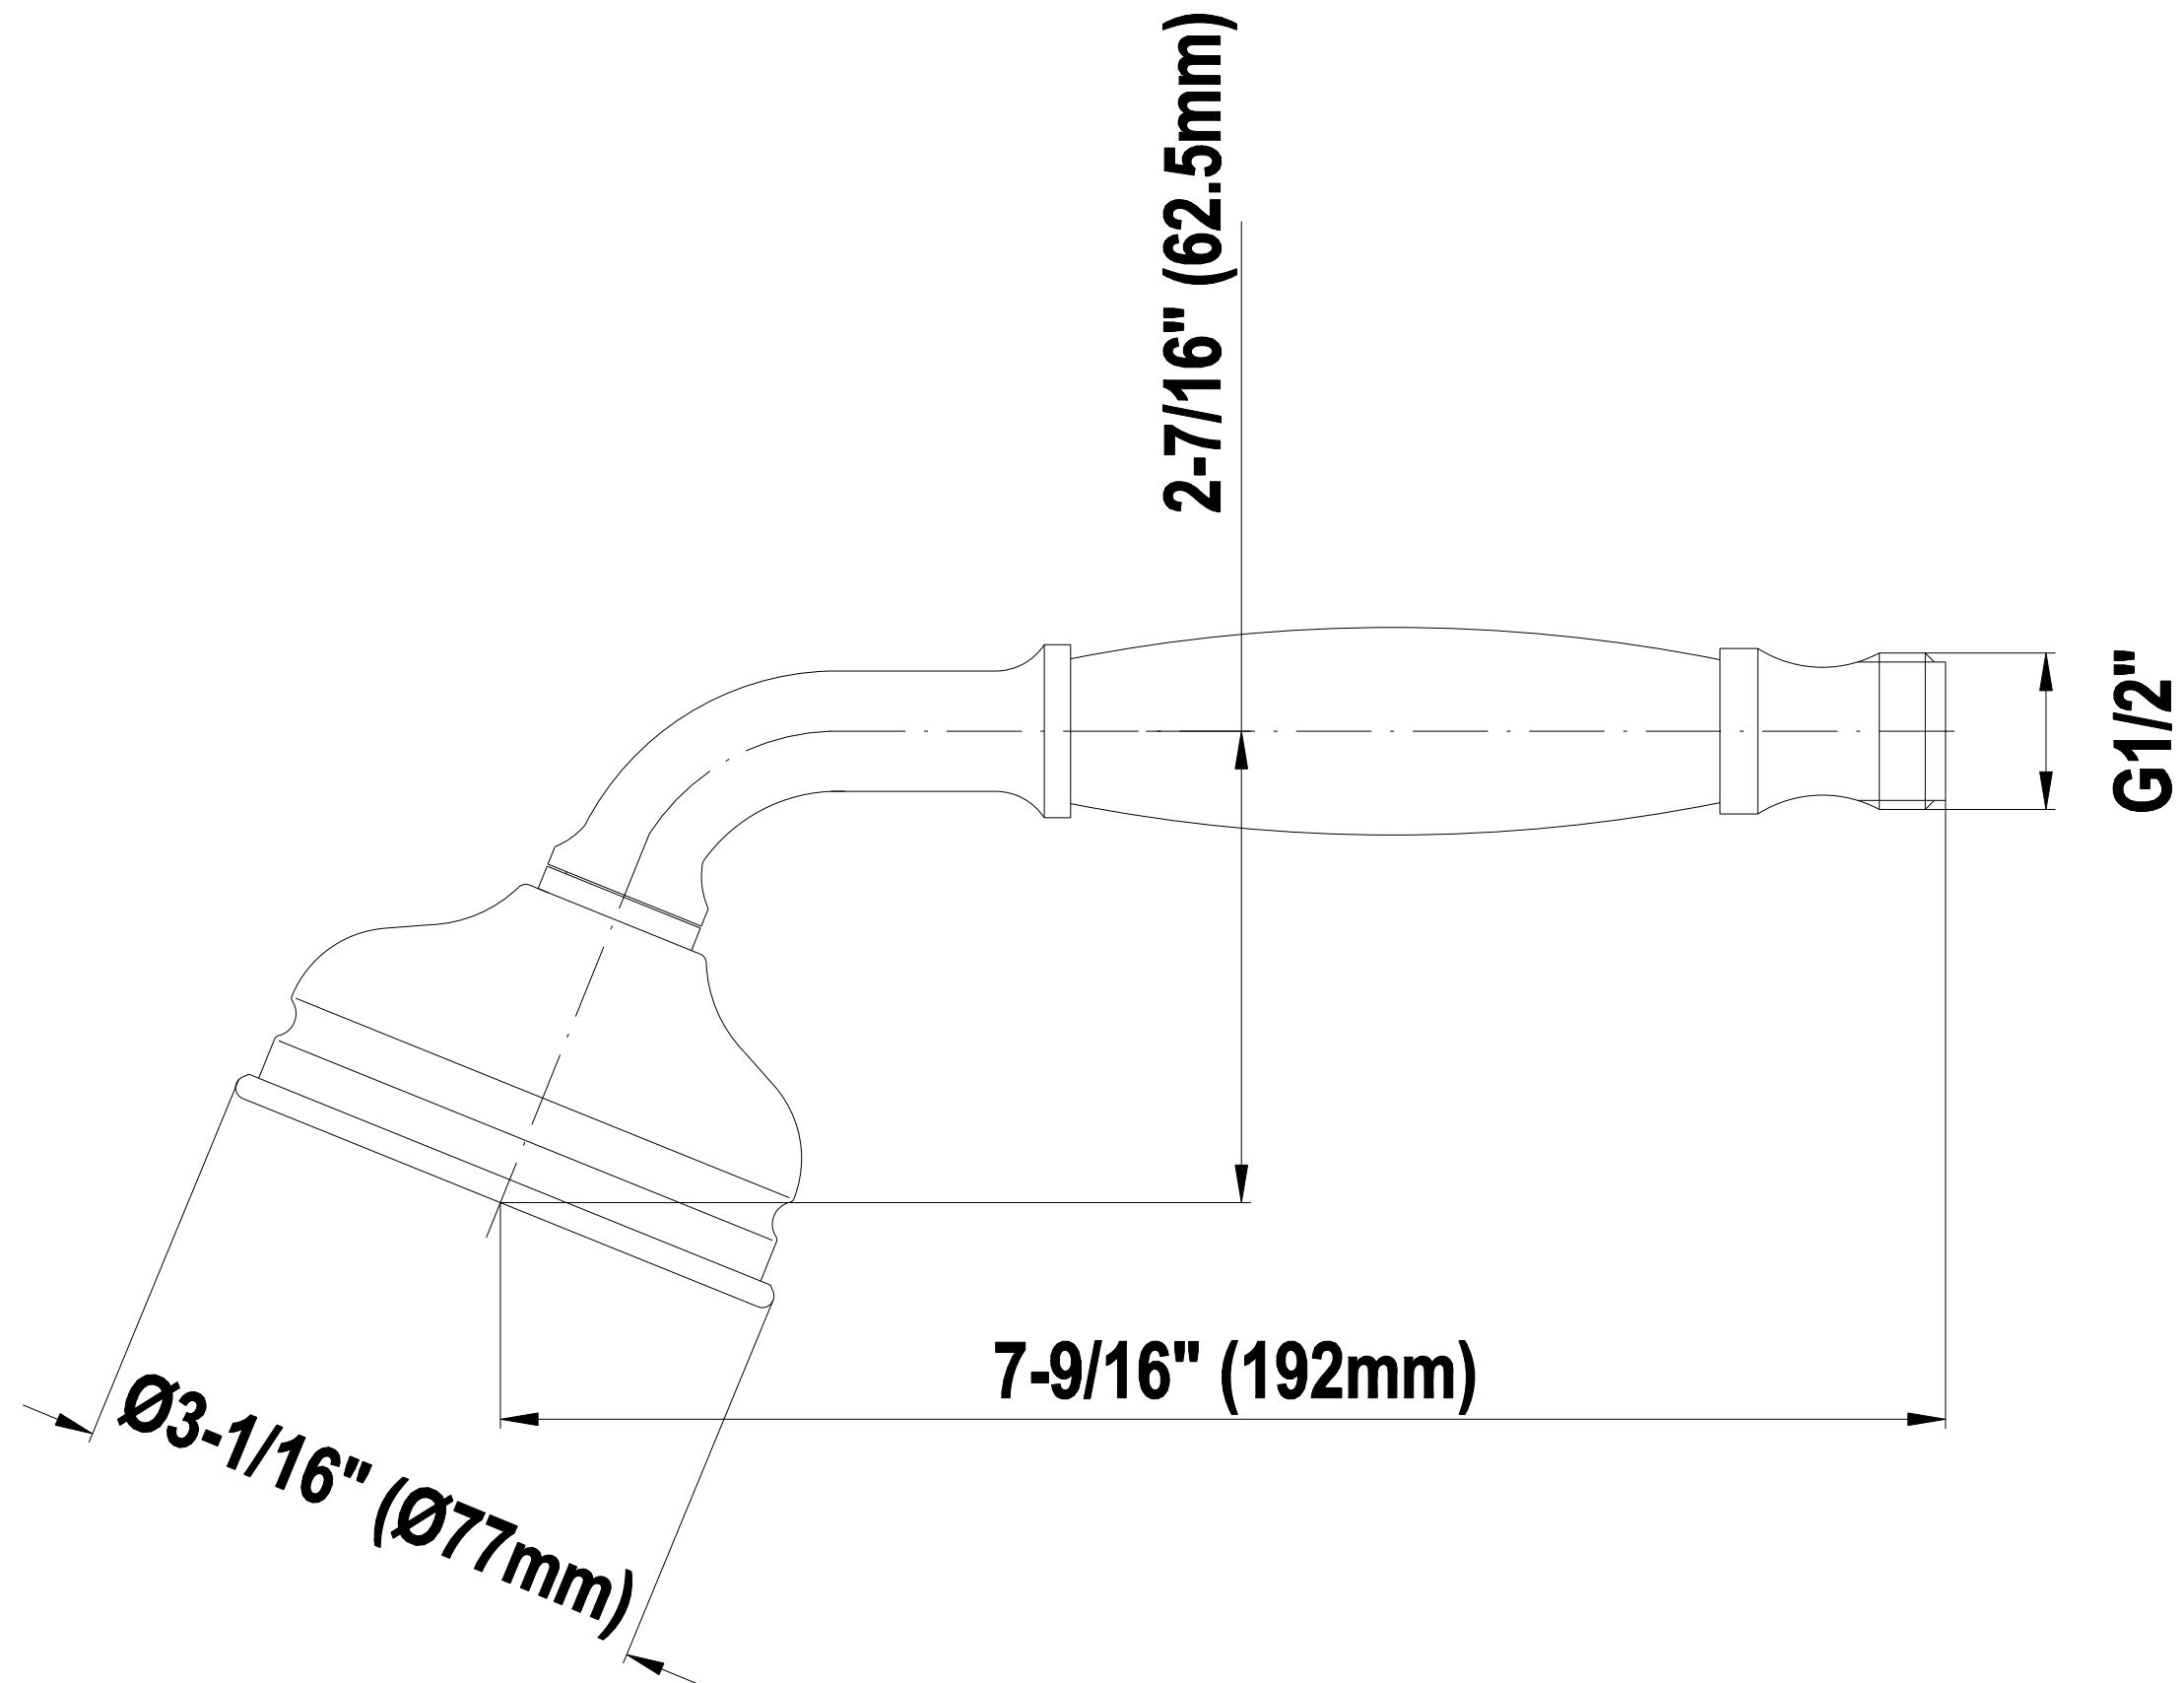

SHOWER
Full Thermostatic Shower System
with Transfer Valve (Rough &
Trim)
GA5.222B-LM15S

GRAFF®

Information

- 3/4" Thermostatic Valve
- 1/2" 4-Port Diverter Valve with 3 outlets and off function
- 8" Showerhead with 11" Wall-Mount Arm & Flange
- Swivel Body Sprays (3 pieces)
- Handshower Set w/Wall Bracket
- Showerhead Features No-Clog, Easy-Clean Spray Nozzles
- Flow Rates: showerhead ≤ 2.0 max gpm, handshower ≤ 1.5 max gpm

Traditional Handshower G-8604

SHOWER
59" Shower Hose
G-8605

GRAFF®

Information

- Brass spiral flexible hose with conical nut

Finishes

24K Gold

Olive Bronze