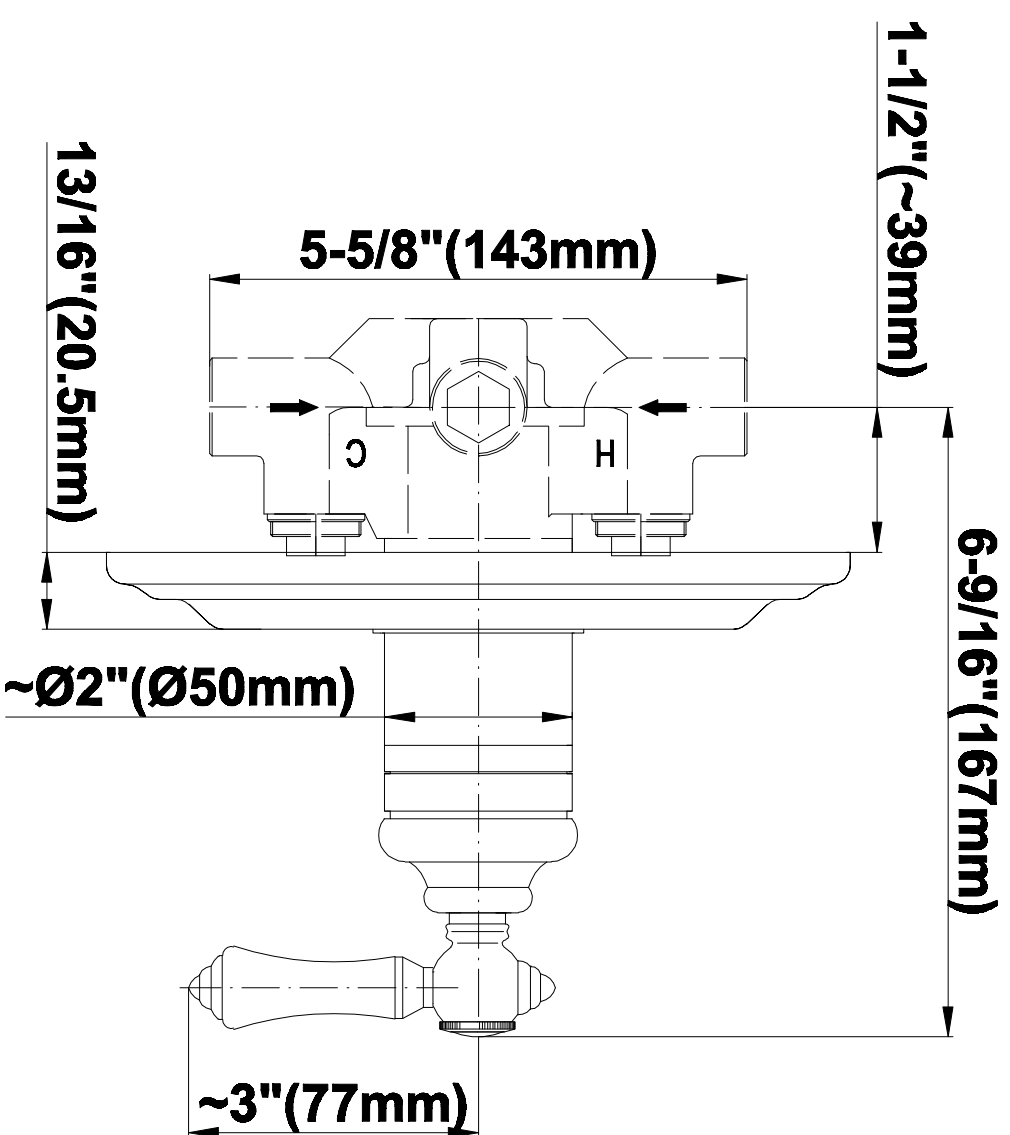

SHOWER
Full Thermostatic Shower System
with Transfer Valve (Rough &
Trim)
GA5.222B-LM15S

GRAFF®

Information

- 3/4" Thermostatic Valve
- 1/2" 4-Port Diverter Valve with 3 outlets and off function
- 8" Showerhead with 11" Wall-Mount Arm & Flange
- Swivel Body Sprays (3 pieces)
- Handshower Set w/Wall Bracket
- Showerhead Features No-Clog, Easy-Clean Spray Nozzles
- Flow Rates: showerhead ≤ 2.0 max gpm, handshower ≤ 1.5 max gpm

SHOWER
Rough
G-8005

GRAFF®

Information

- 18.4 gpm @ 60 psi
- 3/4" universal inlets/outlets with female threads
- Built-in service stops
- Complete serviceability from front of all units
- Supplied with protective plastic cover
- Thermostatic valve uses a paraffin wax cartridge

Polished
Nickel

Steelnox®
(Satin Nickel)

G-8030

SHOWER
3-Way High Flow Transfer Rough
Valve WITH off function
G-8050

GRAFF®

Information

- Intended for use with Thermostatic Shower Systems
- 1/2" 3-way diverter valve with 3 outlets and off function
- Universal inlets/outlets with female threads
- Operates one function at a time
- Supplied with protective plastic cover
- CALGreen compliant depending on functions
- CALGreen