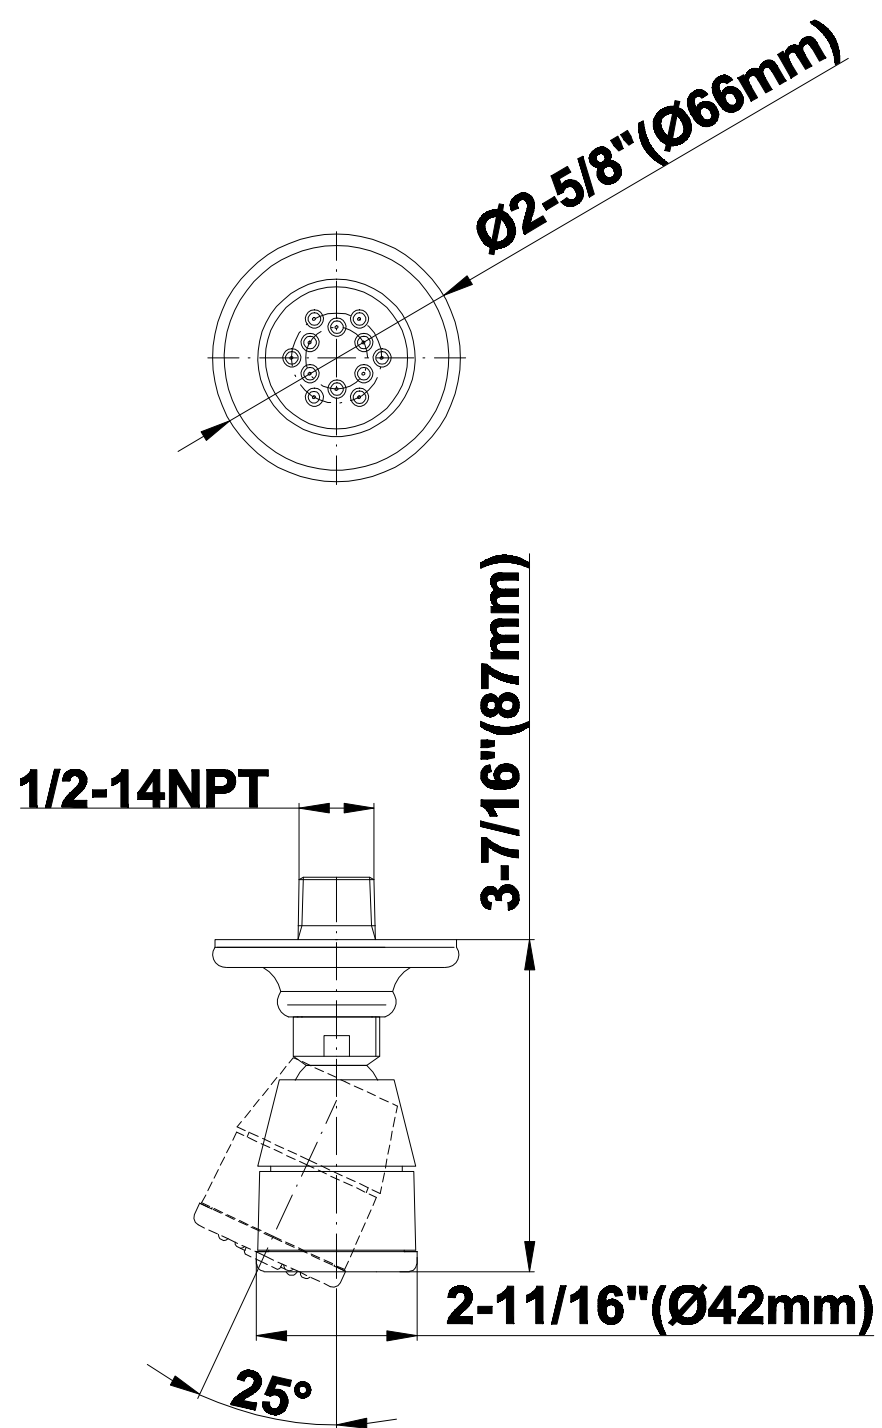

SHOWER
Full Thermostatic Shower System
with Transfer Valve (Rough &
Trim)
GA5.222B-LM15S

GRAFF®

Information

- 3/4" Thermostatic Valve
- 1/2" 4-Port Diverter Valve with 3 outlets and off function
- 8" Showerhead with 11" Wall-Mount Arm & Flange
- Swivel Body Sprays (3 pieces)
- Handshower Set w/Wall Bracket
- Showerhead Features No-Clog, Easy-Clean Spray Nozzles
- Flow Rates: showerhead ≤ 2.0 max gpm, handshower ≤ 1.5 max gpm

SHOWER
Rough
G-8005

GRAFF®

Information

- 18.4 gpm @ 60 psi
- 3/4" universal inlets/outlets with female threads
- Built-in service stops
- Complete serviceability from front of all units
- Supplied with protective plastic cover
- Thermostatic valve uses a paraffin wax cartridge

Polished
Chrome

Polished
Nickel

Steelnox®
(Satin Nickel)

G-8480

SHOWER
Transitional 11" Shower Arm
G-8500

GRAFF®

Information

- Includes arm and flange
- 1/2" NPT male thread inlet
- For use with all showerheads