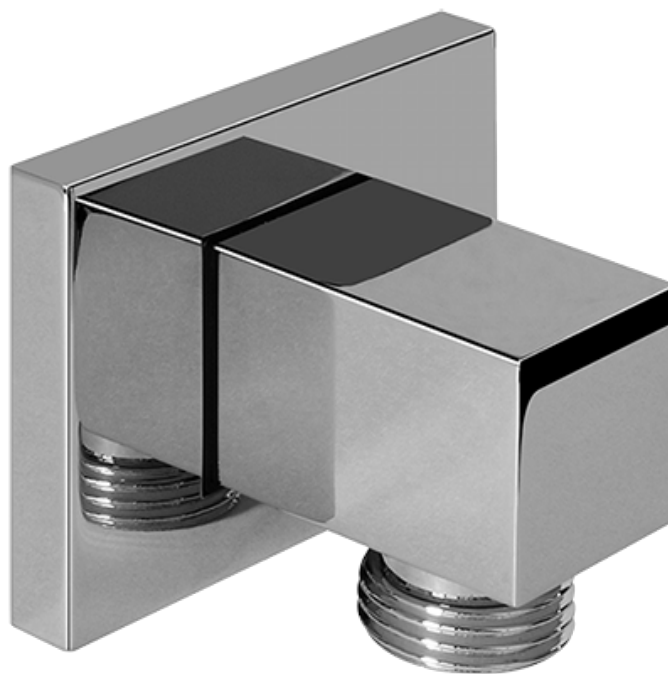

SHOWER
Square Thermostatic Ski Shower
Set w/Body Sprays &
Handshowers (Rough & Trim)
GE1.130A-LM38S

GRAFF®

Information

- 3/4" Thermostatic Valve
- Showerhead with no-clog, easy-clean spray nozzles
- Swivel Body Sprays (4 pieces)
- Handshower Set w/Wall Bracket with Multi-function Handshower
- Stop/Volume Control Valve
- Optional Extension Kit Available
- Flow Rates: showerhead ≤ 2.5 max gpm, handshower ≤ 1.5 max gpm

Finishes

Polished
Chrome

Steelnox[®]
(Satin Nickel)

G-8497

Shower Components

Contemporary Flush-Mount Body Spray with Solid Brass Swivel Head

Product Features

- 12 no-clog, easy-clean silicone jets
- Metal ball-joint allows for 18° angle adjustment of body spray
- Brass wall escutcheon and Flush-mounted trim
- 1/2" NPT female thread inlet
- Body spray flow rate ≤ 1.5 max gpm

G-8632

Contemporary Square Wall Bracket for Handshower

Product Features

- Solid brass construction

Available Finishes

- Polished Chrome
G-8632-PC
- Steelnox[®]
G-8632-SN

Warranty

- Limited lifetime warranty

www.graff-faucets.com | phone: 800-954-4723

SHOWER
Contemporary Square Wall Supply
Elbow
G-8633

GRAFF[®]

Information

- 1/2" NPT female thread inlet

Finishes

Polished
Chrome

Steelnox[®]
(Satin Nickel)