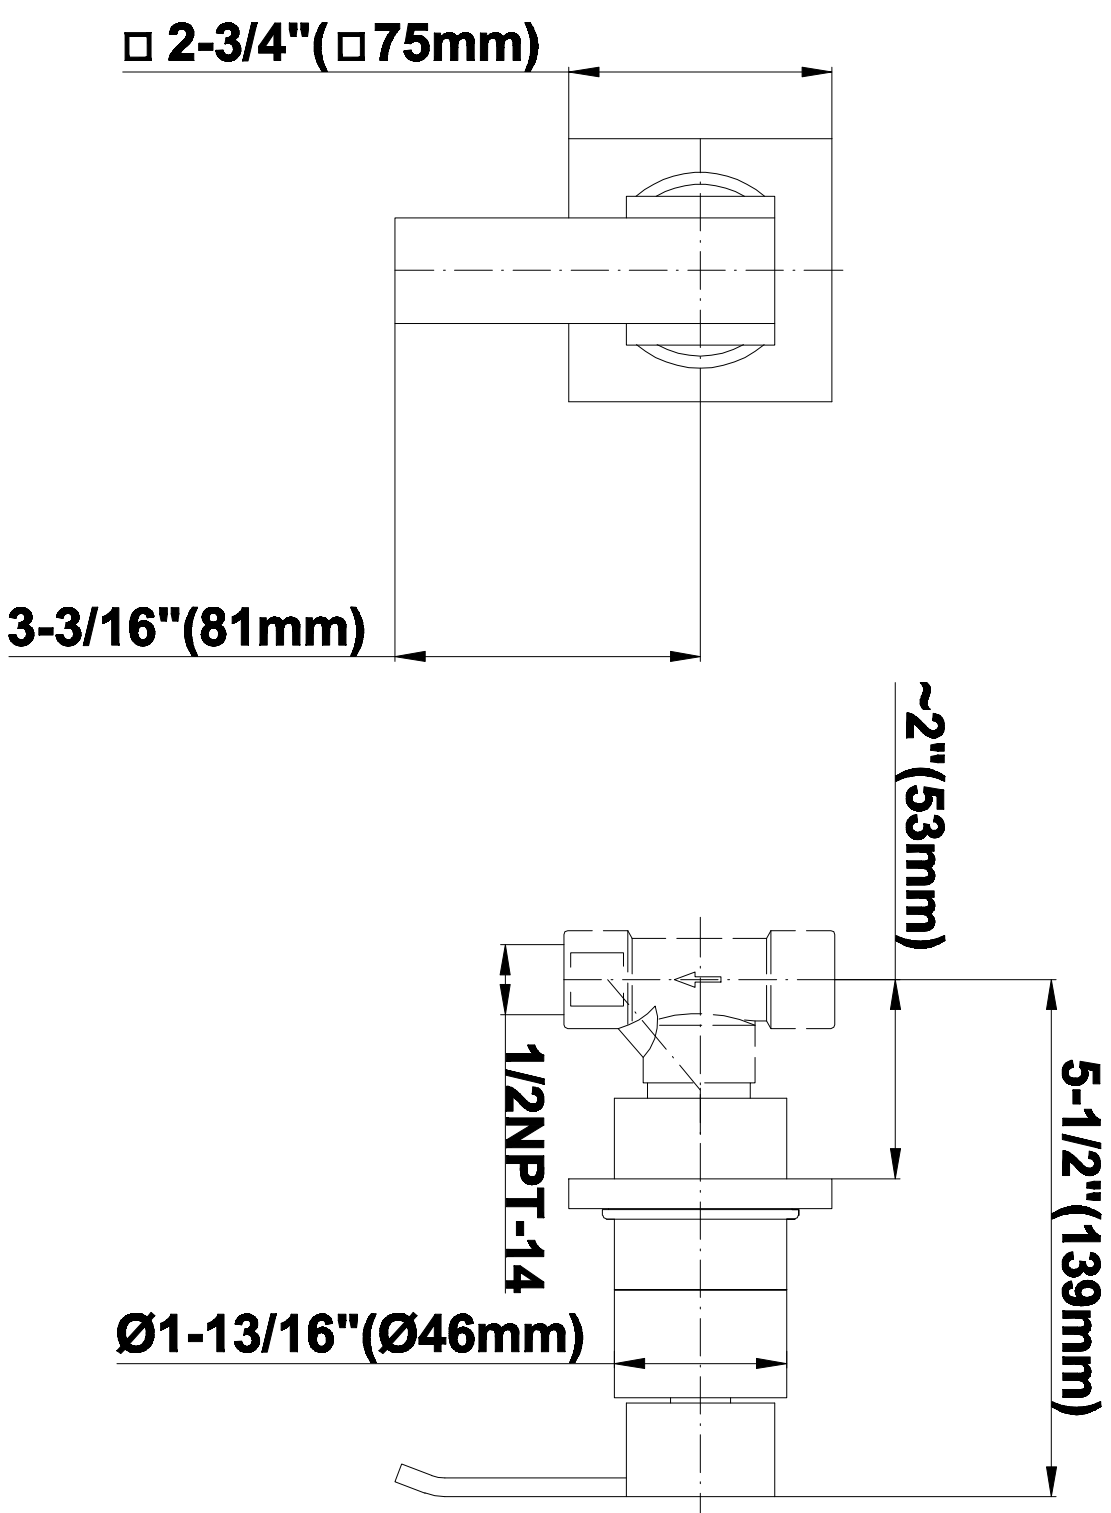

SHOWER
Square Thermostatic Ski Shower
Set w/Body Sprays &
Handshowers (Rough & Trim)
GE1.130A-LM38S

GRAFF®

Information

- 3/4" Thermostatic Valve
- Showerhead with no-clog, easy-clean spray nozzles
- Swivel Body Sprays (4 pieces)
- Handshower Set w/Wall Bracket with Multi-function Handshower
- Stop/Volume Control Valve
- Optional Extension Kit Available
- Flow Rates: showerhead ≤ 2.5 max gpm, handshower ≤ 1.5 max gpm

G-8096

SHOWER
Square Flush Mount Body Spray
w/ Solid Brass Swivel Head
G-8497

GRAFF[®]

Information

- 12 no-clog, easy-clean silicon jets
- Metal ball-joint allows for 18° angle adjustment of body spray
- Brass wall escutcheon and flush-mounted trim
- 1/2" NPT female thread inlet
- Body spray flow rate \leq 1.5 max gpm

Finishes

Polished
Chrome

Steelnox[®]
(Satin Nickel)

G-8497

Shower Components

Contemporary Flush-Mount Body Spray with Solid Brass Swivel Head

Product Features

- 12 no-clog, easy-clean silicone jets
- Metal ball-joint allows for 18° angle adjustment of body spray
- Brass wall escutcheon and Flush-mounted trim
- 1/2" NPT female thread inlet
- Body spray flow rate ≤ 1.5 max gpm