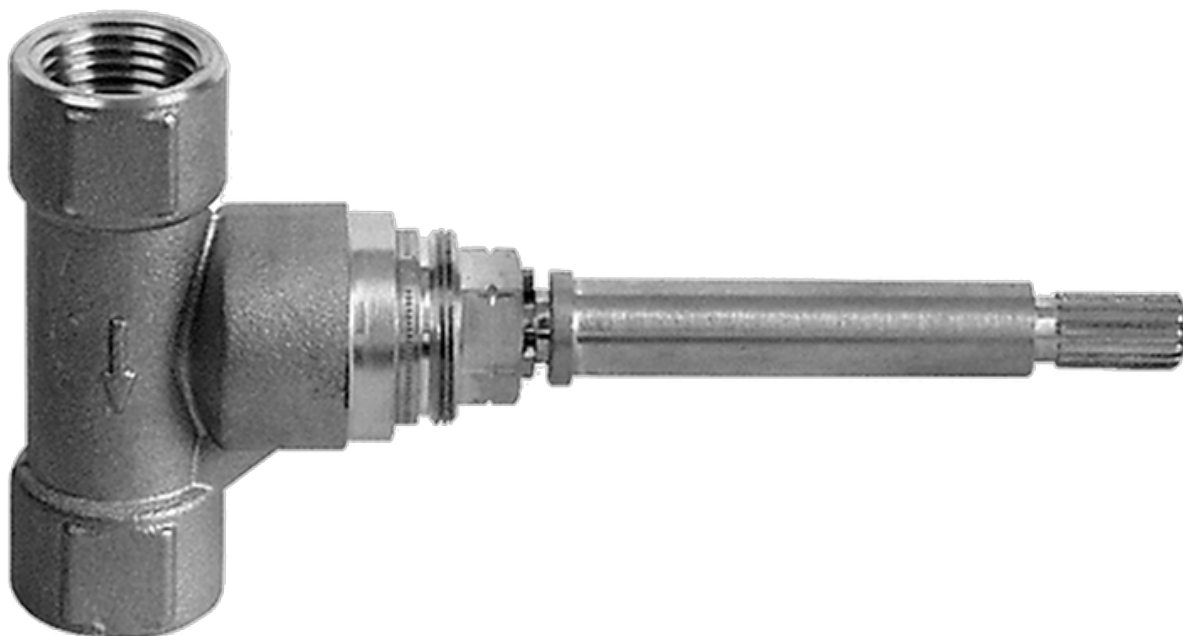

SHOWER
Square Thermostatic Ski Shower
Set w/Body Sprays &
Handshowers (Rough & Trim)
GE1.130A-LM38S

GRAFF®

Information

- 3/4" Thermostatic Valve
- Showerhead with no-clog, easy-clean spray nozzles
- Swivel Body Sprays (4 pieces)
- Handshower Set w/Wall Bracket with Multi-function Handshower
- Stop/Volume Control Valve
- Optional Extension Kit Available
- Flow Rates: showerhead ≤ 2.5 max gpm, handshower ≤ 1.5 max gpm

SHOWER
Rough
G-8070

GRAFF®

Information

- 1/2" universal inlets/outlets with female threads
- Supplied with protective plastic cover

Finishes

Polished
Chrome

Steelnox®
(Satin Nickel)

G-8070

1/2" Concealed Stop/Volume Control Rough Valve

Product Features

- 6.85 gpm @ 60 psi
- 1/2" universal inlets/outlets with female threads
- Supplied with protective plastic cover

Warranty

- Limited lifetime warranty

Finishes

Polished
Chrome

Steelnox[®]
(Satin Nickel)

G-8497

Shower Components

Contemporary Flush-Mount Body Spray with Solid Brass Swivel Head

Product Features

- 12 no-clog, easy-clean silicone jets
- Metal ball-joint allows for 18° angle adjustment of body spray
- Brass wall escutcheon and Flush-mounted trim
- 1/2" NPT female thread inlet
- Body spray flow rate ≤ 1.5 max gpm