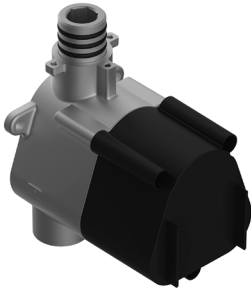

SHOWER
Sade M-Series Thermostatic
Shower System - Tub and Shower
with Handshower
GM3.612ST-LM36E0

GRAFF®

Information

- 3/4" thermostatic valve and trim
- 3/4" stop/volume control valve and 3-way diverter valve and trims
- 8" showerhead with 12" wall-mounted shower arm
- Showerhead features no-clog, easy-clean spray nozzles
- Handshower set with wall-mounted slide bar and 59" hose
- 8" contemporary tub spout
- Optional extension kit
- Flow rates: showerhead ≤ 1.8 max gpm, handshower ≤ 1.5 max gpm
- ADA
- CALGreen

SHOWER
Thermostatic Rough Valve
G-8006

GRAFF®

Information

- 12.9 gpm @ 60 psi
- 3/4" universal inlets
- Built-in service stops
- Stacking outlet feature
- Complete serviceability from front of all units
- Supplied with protective plastic cover
- CalGreen compliant dependent on functions

Finishes

G-8006

M-Series

3/4" Concealed Thermostatic Rough Valve

Product Features

- 12.9 gpm @ 60 psi
- 3/4" universal inlets
- Built-in service stops
- Stacking outlet feature
- Complete serviceability from front of all units
- Supplied with protective plastic cover
- CalGreen compliant dependent on functions

www.graff-faucets.com | phone: 800-954-4723

SHOWER
Sade M-Series Thermostatic Valve
Trim with Handle
G-8043-LM36E-T

GRAFF®

Information

- Single metal handle
- Decorative trim plate
- Use with G-8006 Thermostatic Rough Valve
- ADA