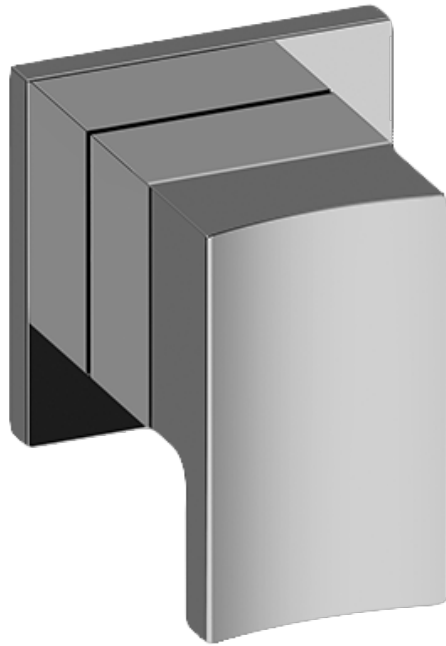

SHOWER
M-Series Stop/Volume Control
Valve Trim with Handle
G-8098-LM36E1-T

GRAFF®

Information

- Single metal handle
- Decorative trim plate
- Use with G-8076 Stop/Volume Control Rough Valve with Pass-Through or G-8077 Stop/Volume Control Rough Valve
- ADA