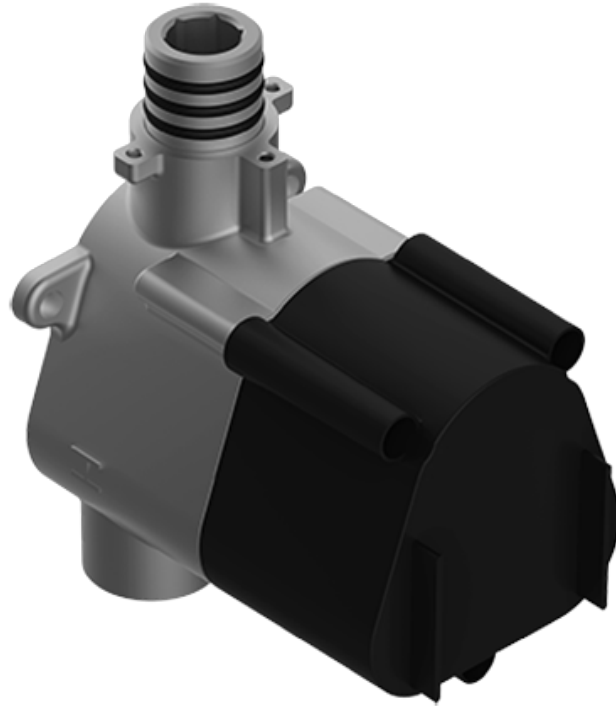

SHOWER
Sade M-Series Thermostatic
Shower System - Tub and Shower
with Handshower
GM3.612ST-LM36E0

GRAFF®

Information

- 3/4" thermostatic valve and trim
- 3/4" stop/volume control valve and 3-way diverter valve and trims
- 8" showerhead with 12" wall-mounted shower arm
- Showerhead features no-clog, easy-clean spray nozzles
- Handshower set with wall-mounted slide bar and 59" hose
- 8" contemporary tub spout
- Optional extension kit
- Flow rates: showerhead ≤ 1.8 max gpm, handshower ≤ 1.5 max gpm
- ADA
- CALGreen

SHOWER
Thermostatic Rough Valve
G-8006

GRAFF®

Information

- 12.9 gpm @ 60 psi
- 3/4" universal inlets
- Built-in service stops
- Stacking outlet feature
- Complete serviceability from front of all units
- Supplied with protective plastic cover
- CalGreen compliant dependent on functions

Finishes

G-8006

M-Series

3/4" Concealed Thermostatic Rough Valve

Product Features

- 12.9 gpm @ 60 psi
- 3/4" universal inlets
- Built-in service stops
- Stacking outlet feature
- Complete serviceability from front of all units
- Supplied with protective plastic cover
- CalGreen compliant dependent on functions

www.graff-faucets.com | phone: 800-954-4723

SHOWER
Sade M-Series Thermostatic Valve
Trim with Handle
G-8043-LM36E-T

GRAFF®

Information

- Single metal handle
- Decorative trim plate
- Use with G-8006 Thermostatic Rough Valve
- ADA