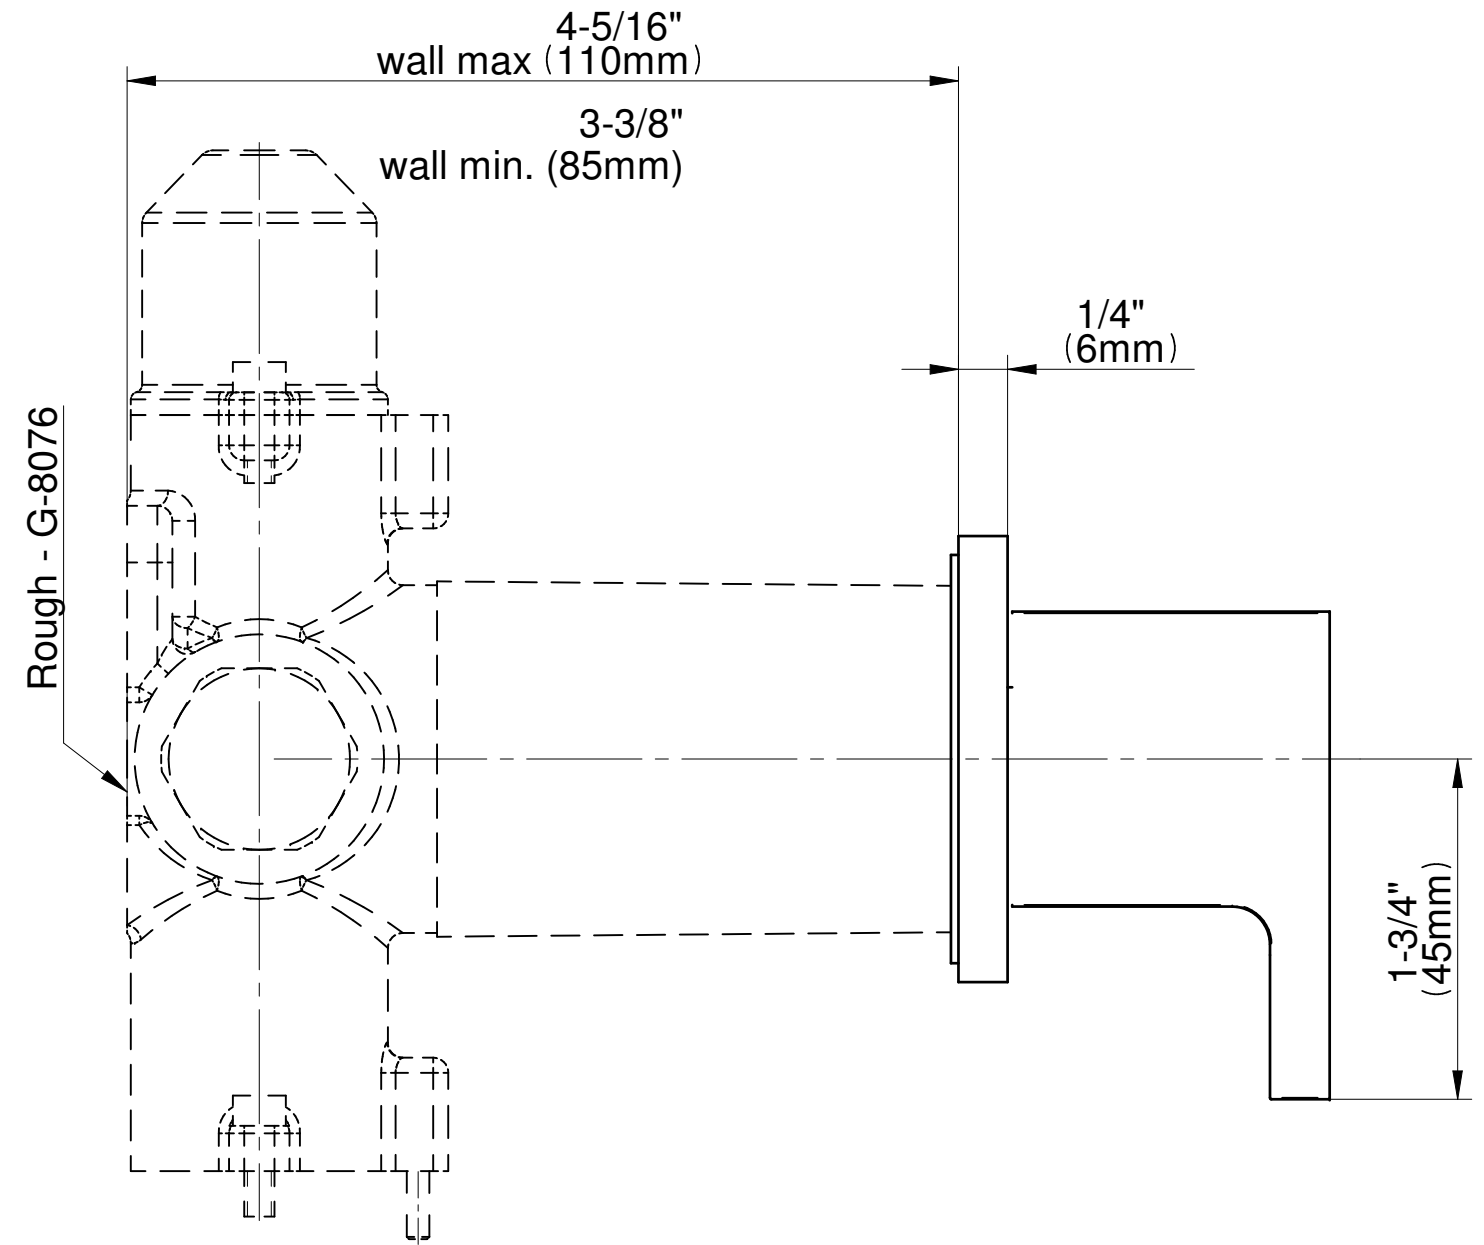

G-8098-LM36E1-T

Targa Series