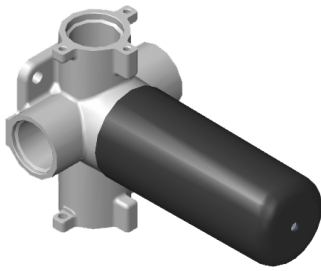

SHOWER
Sade M-Series Thermostatic
Shower System - Tub and Shower
with Handshower
GM3.612ST-LM36E0

GRAFF®

Information

- 3/4" thermostatic valve and trim
- 3/4" stop/volume control valve and 3-way diverter valve and trims
- 8" showerhead with 12" wall-mounted shower arm
- Showerhead features no-clog, easy-clean spray nozzles
- Handshower set with wall-mounted slide bar and 59" hose
- 8" contemporary tub spout
- Optional extension kit
- Flow rates: showerhead ≤ 1.8 max gpm, handshower ≤ 1.5 max gpm
- ADA
- CALGreen

Finishes

G-8006

M-Series

3/4" Concealed Thermostatic Rough Valve

Product Features

- 12.9 gpm @ 60 psi
- 3/4" universal inlets
- Built-in service stops
- Stacking outlet feature
- Complete serviceability from front of all units
- Supplied with protective plastic cover
- CalGreen compliant dependent on functions

- ~11.4 gpm @ 60 psi
- 3/4" universal inlets/outlets with female threads
- Operates one function at a time
- Stacking inlet feature
- Supplied with protective plastic cover
- CALGreen compliant depending on functions

Finishes

G-8053

M-Series

3-Way Diverter Control Valve WITH Off Function (No Pass-Through)

Product Features

- 3/4" universal inlets/outlets with female threads
- Stacking inlet feature
- Supplied with protective plastic cover
- CalGreen compliant dependent on functions