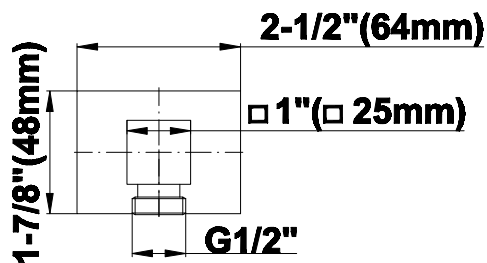

SHOWER
Contemporary Square
Handshower
G-8644

GRAFF®

Information

- Solid brass construction
- Smooth, all-metal handle
- Shower hose not included
- Handshower flow rate ≤ 1.5 max gpm
- CALGreen

Finishes

G-8644