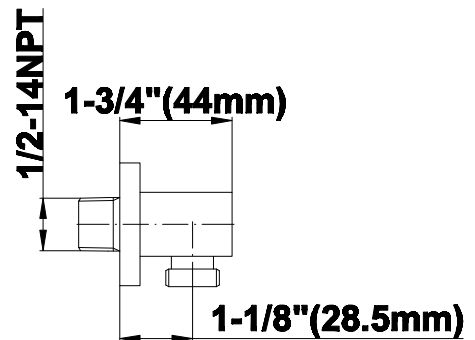

SHOWER
Contemporary Square
Handshower
G-8644

GRAFF®

Information

- Solid brass construction
- Smooth, all-metal handle
- Shower hose not included
- Handshower flow rate ≤ 1.5 max gpm
- CALGreen

Finishes

G-8644