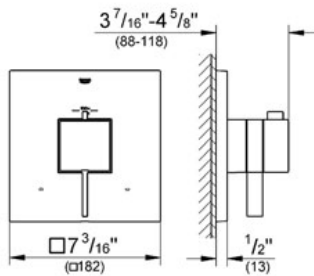

### Product Description:

Dual function thermostatic trim with control module

### Standard Specification:

- GROHE TurboStat® technology
- For shower/tubs with non-diverter tub spout or for 2 shower outlet applications
- Integrated volume control
- 2-way diverter function
- 1 axis operation
- For use with GrohFlex™ universal rough-in box 35 026 000 sold separately
- Max Flow Rate 6.6 gpm (25 L/min)