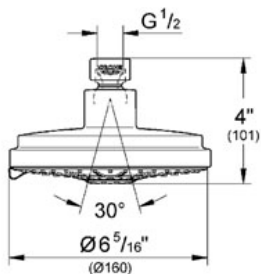

**Product Description:**  
Head shower 4 sprays

**Standard Specification:**

- SpeedClean anti-lime system
- Diameter Ø 6 5/16"
- 4 spray patterns: Rain / Jet / Pure / Champagne spray
- GROHE EcoJoy® 2.4 g flow limiter
- Min. recommended pressure 7 psi
- 15° swivel ball joint (± 15°)
- Suitable for instantaneous heater
- Recommended for use with Rainshower shower arms.
- Max Flow Rate 2.5 gpm at 80 psi (9.5 L/min)