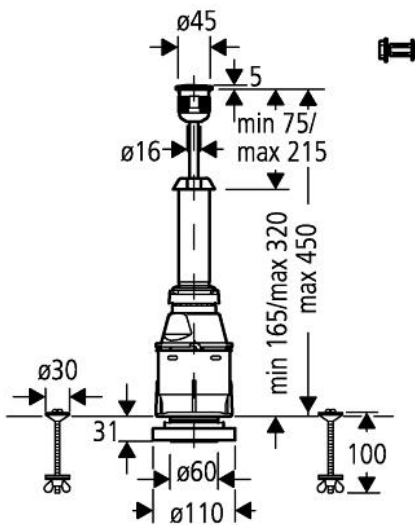

Servo discharge valve

MODEL # 37085PI0

Pure Freude
an Wasser

GROHE

Product Description:

Servo discharge valve

Standard Specification:

- Flush cycle (can be interrupted)
- With short discharge valve housing
- Decide before installation complete for maintenance opening
- Escutcheon
- Push button for lid hole (Ø 1 9/16")
- Mounting material
- **GROHE StarLight** chrome finish

Color:

- 37085PI0 matt chrome/chrome