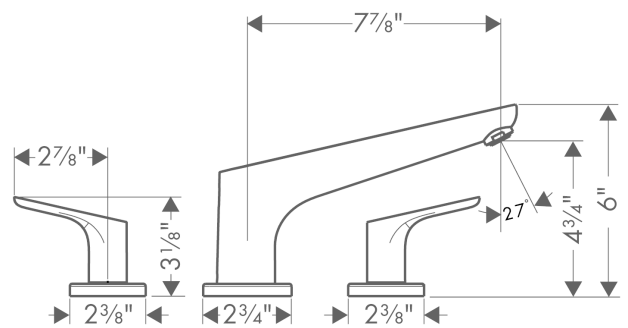

Focus

3-Hole Roman Tub Set Trim

Finishes : **chrome** Part no. : **04365000**

Description

Features

- 90° ceramic valves

Item details

List Price \$ 541.00

Technology

Compliance

Product image

Scale drawing

Focus

3-Hole Roman Tub Set Trim

Finishes : **chrome** Part no. : **04365000**

Exploded drawing

Year of production: >01/12

Focus

3-Hole Roman Tub Set Trim

Finishes : **chrome** Part no. : **04365000**

Spare parts list

Year of production: >01/12

Pos.	Description	Part no.	Price	PU
1	spout cpl.	95937000	-	1
2	hollow set screw M6x6	97660000	-	1
3	aerator M24x1 (25 l/min)	13914000	-	1
4	escutcheon Ø 70 mm	97779000	-	1
5	adapter for spout	88512000	-	1
6	handle	95929000	-	1
7	handle fixing set	94184000	-	1
8	escutcheon	31098000	-	1