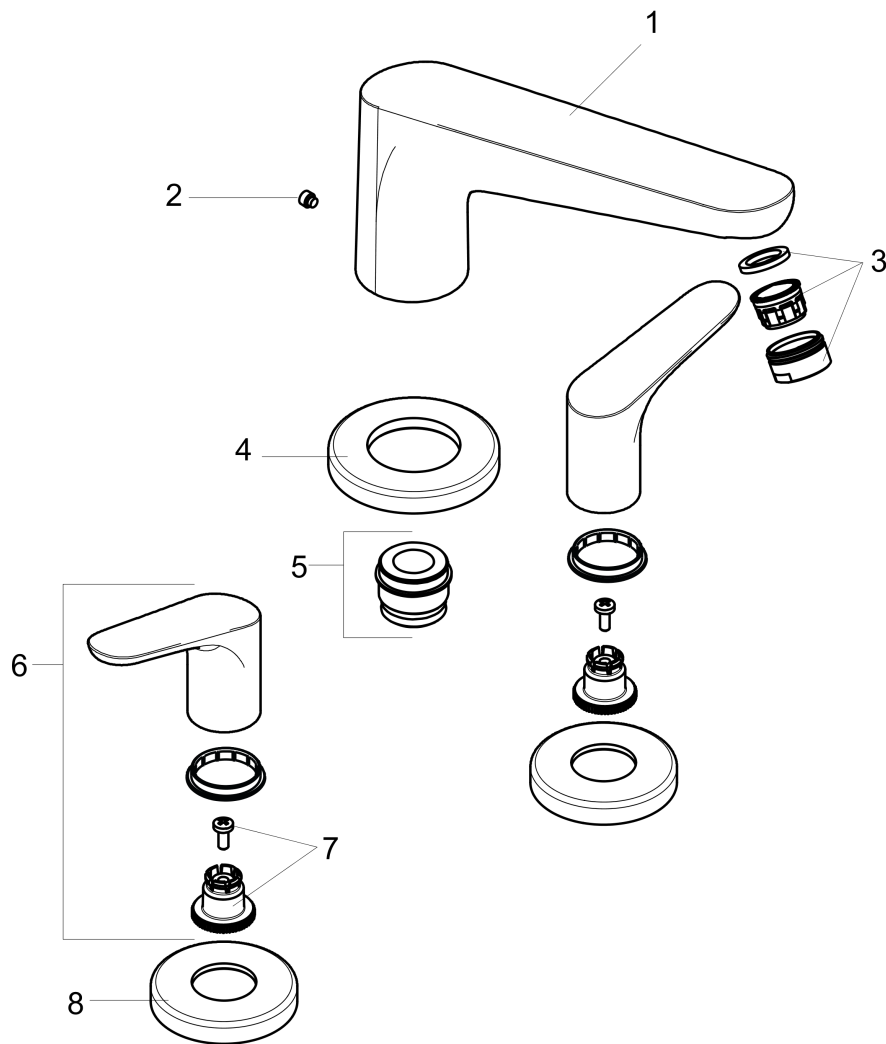

Focus

3-Hole Roman Tub Set Trim

Finishes : **chrome** Part no. : **04365000**

Description

Features

- 90° ceramic valves

Item details

List Price \$ 541.00

Technology

Compliance

Product image

Scale drawing

Focus

3-Hole Roman Tub Set Trim

Finishes : **chrome** Part no. : **04365000**

Exploded drawing

Year of production: >01/12

Focus

3-Hole Roman Tub Set Trim

Finishes : **chrome** Part no. : **04365000**

Spare parts list

Year of production: >01/12

Pos.	Description	Part no.	Price	PU
1	spout cpl.	95937000	-	1
2	hollow set screw M6x6	97660000	-	1
3	aerator M24x1 (25 l/min)	13914000	-	1
4	escutcheon Ø 70 mm	97779000	-	1
5	adapter for spout	88512000	-	1
6	handle	95929000	-	1
7	handle fixing set	94184000	-	1
8	escutcheon	31098000	-	1