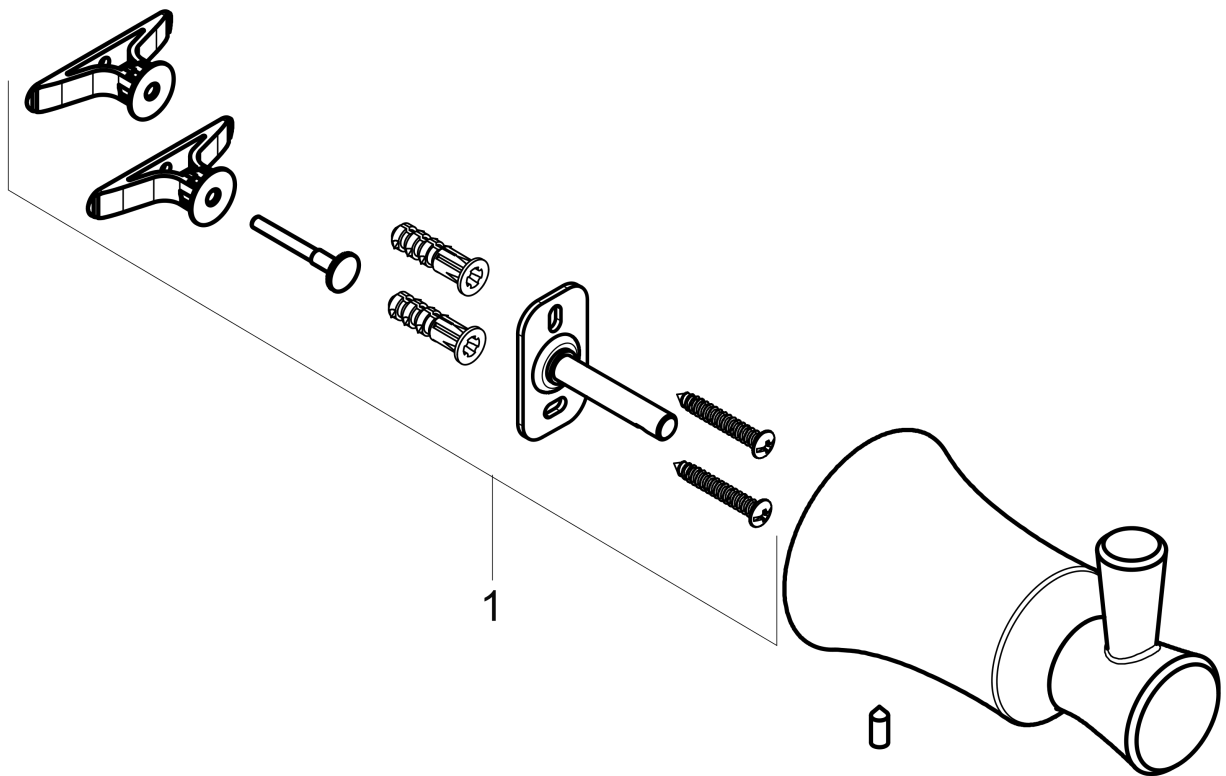

**Joleena
Hook**

Finishes : **polished nickel** Part no. : **04788830**

Description

Features

- Metal holder
- Wall-mounted

Item details

List Price \$ 32.00

Product image

Scale drawing

Joleena

Hook

Finishes : polished nickel Part no. : 04788830

Exploded drawing

Year of production: >09/19

Joleena

Hook

Finishes : **polished nickel** Part no. : **04788830**

Spare parts list

Year of production: **>09/19**

Pos.	Description	Part no.	Price	PU
1	support element	93551000	-	1