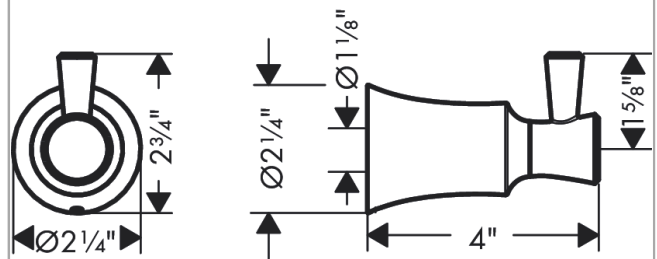

**Joleena
Hook**

Finishes : **polished nickel** Part no. : **04788830**

Description

Features

- Metal holder
- Wall-mounted

Item details

List Price \$ 32.00

Product image

Scale drawing

Joleena

Hook

Finishes : polished nickel Part no. : 04788830

Exploded drawing

Year of production: >09/19

Joleena

Hook

Finishes : **polished nickel** Part no. : **04788830**

Spare parts list

Year of production: **>09/19**

Pos.	Description	Part no.	Price	PU
1	support element	93551000	-	1