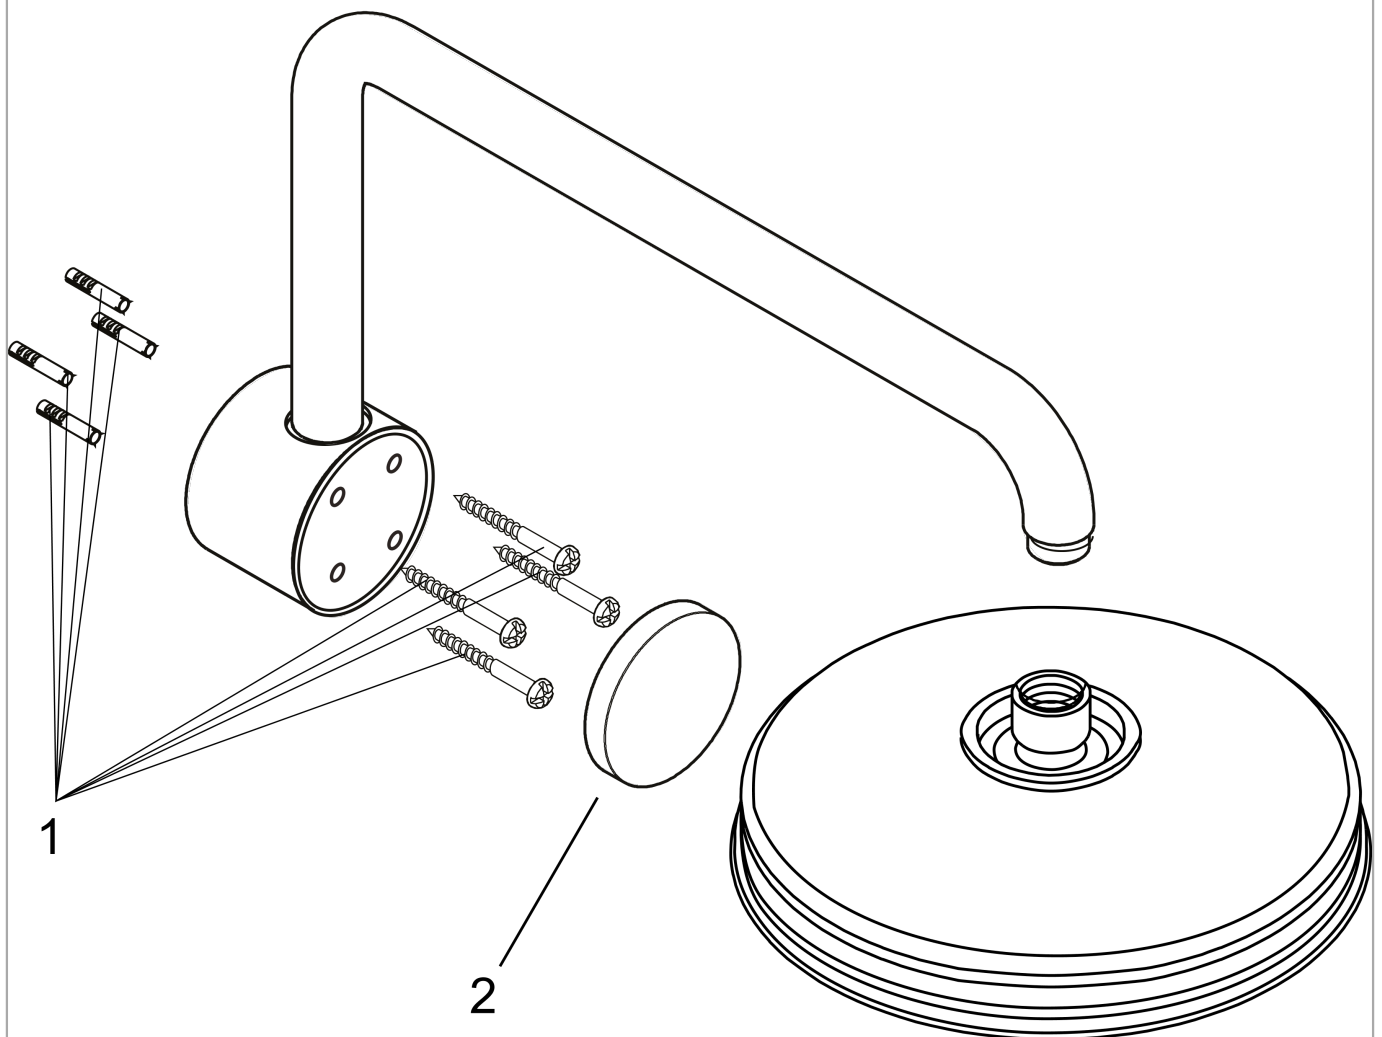

**Raindance  
Showerarm**

Finishes : **chrome** Part no. : **06476000**

**Description**

**Features**

- Brass
- 1/2" NPT
- mounting plate, Escutcheon

**Item details**

List Price \$ 333.00

**Compliance**

**Product image**

**Scale drawing**

**Raindance  
Showerarm**

Finishes : **chrome**    Part no. : **06476000**

**Exploded drawing**

Year of production: >11/06

**Raindance  
Showerarm**

Finishes : **chrome**    Part no. : **06476000**

**Spare parts list**

Year of production: >11/06

Pos.	Description	Part no.	Price	PU
1	mounting set	98689000	-	1
2	cover	98690000	-	1