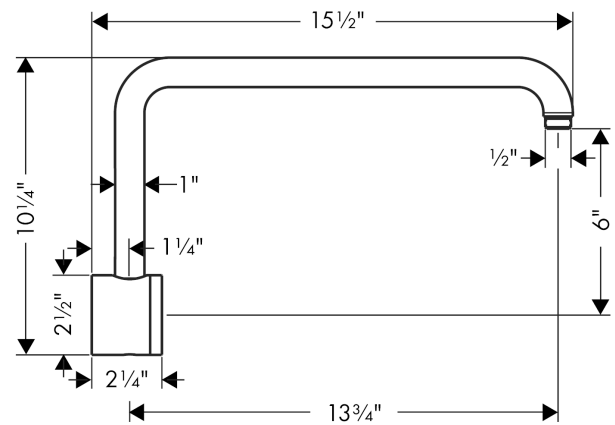

**Raindance  
Showerarm**

Finishes : **chrome** Part no. : **06476000**

**Description**

**Features**

- Brass
- 1/2" NPT
- mounting plate, Escutcheon

**Item details**

List Price \$ 333.00

**Compliance**

**Product image**

**Scale drawing**

**Raindance  
Showerarm**

Finishes : **chrome**    Part no. : **06476000**

**Exploded drawing**

Year of production: >11/06

**Raindance  
Showerarm**

Finishes : **chrome**    Part no. : **06476000**

**Spare parts list**

Year of production: >11/06

Pos.	Description	Part no.	Price	PU
1	mounting set	98689000	-	1
2	cover	98690000	-	1