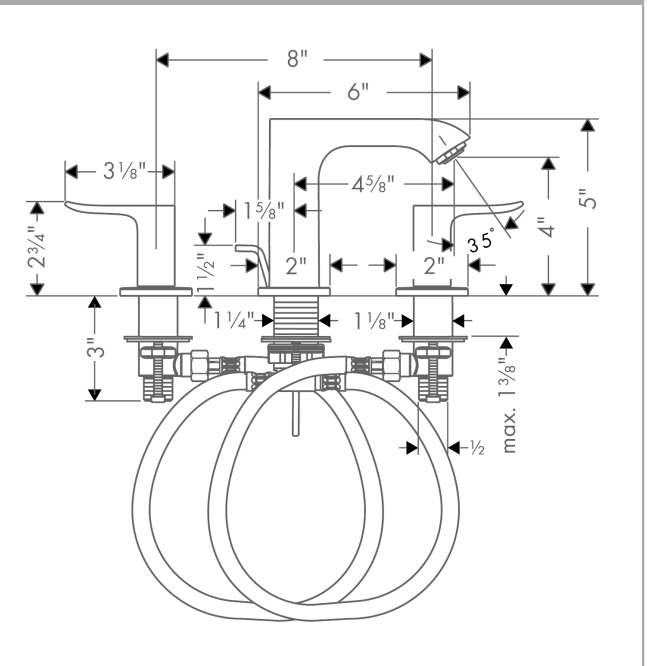

Metris

Widespread Faucet 100 with Pop-Up Drain, 0.5 GPM

Finishes : **brushed nickel** Part no. : **31124821**

Description

Features

- Spray modes: Aerated spray
- Flow: 0.5 GPM (1.9 L/Min)
- 90° ceramic valves
- Includes pop-up drain

Item details

List Price \$ 828.00

Technology

Compliance

Product image

Scale drawing

Metris

Widespread Faucet 100 with Pop-Up Drain, 0.5 GPM

Finishes : **brushed nickel** Part no. : **31124821**

Exploded drawing

Year of production: >10/19

Metris

Widespread Faucet 100 with Pop-Up Drain, 0.5 GPM

Finishes : **brushed nickel** Part no. : **31124821**

Spare parts list

Year of production: >10/19

Pos.	Description	Part no.	Price	PU
1	handle for cold water	95523820	-	1
2	handle for hot water	95522820	-	1
3	stop valve cpl.	97357001	-	1
4	nut	92854000	-	1
5	O-Ring 32x2,5	96364000	-	1
6	O-ring 40x3	92634000	-	1
7	shut off unit left closing	94008000	-	1
8	shut off unit right closing	94009000	-	1
9	aerator M24x1 (1,9 l/min)	93502820	-	1
10	O-ring 18x2,5	98139000	-	1
11	escutcheon for spout	97505820	-	1
12	O-ring 11x2	98127000	-	1
13	fixing set (Ø 32)	13961000	-	1
14	pull rod	96657820	-	1
15	connection hose 18½" M8x0,75 3/8"	96321001	-	1
a	pop up waste	88509820	-	1
b	spout cpl.	95679820	-	1
c	lever collar	97548000	-	1
d	O-ring 7x1,5	98422000	-	1