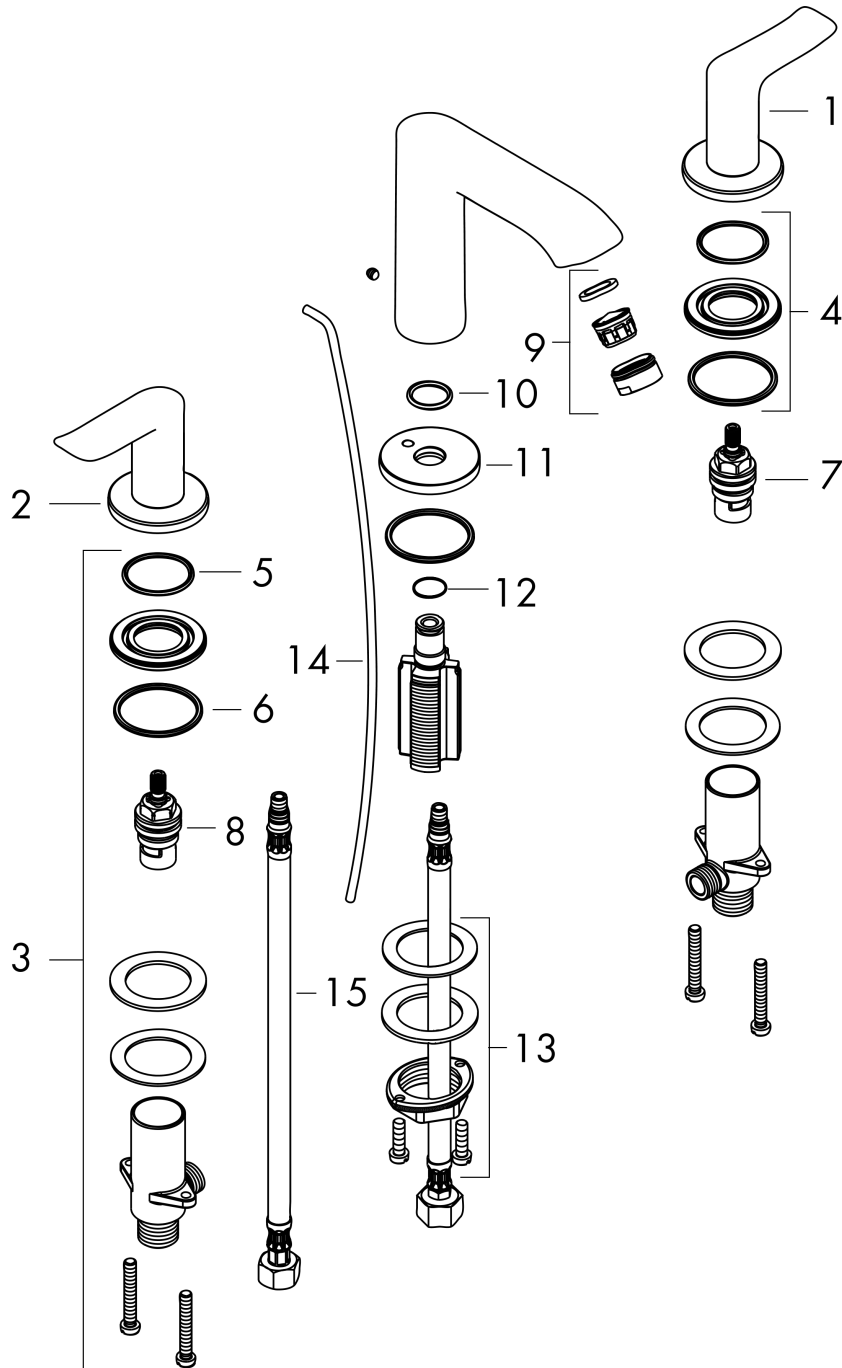

Metris

Widespread Faucet 100 with Pop-Up Drain, 0.5 GPM

Finishes : **brushed nickel** Part no. : **31124821**

Description

Features

- Spray modes: Aerated spray
- Flow: 0.5 GPM (1.9 L/Min)
- 90° ceramic valves
- Includes pop-up drain

Item details

List Price \$ 828.00

Technology

Compliance

Product image

Scale drawing

Metris

Widespread Faucet 100 with Pop-Up Drain, 0.5 GPM

Finishes : **brushed nickel** Part no. : **31124821**

Exploded drawing

Year of production: >10/19

Metris

Widespread Faucet 100 with Pop-Up Drain, 0.5 GPM

Finishes : **brushed nickel** Part no. : **31124821**

Spare parts list

Year of production: >10/19

Pos.	Description	Part no.	Price	PU
1	handle for cold water	95523820	-	1
2	handle for hot water	95522820	-	1
3	stop valve cpl.	97357001	-	1
4	nut	92854000	-	1
5	O-Ring 32x2,5	96364000	-	1
6	O-ring 40x3	92634000	-	1
7	shut off unit left closing	94008000	-	1
8	shut off unit right closing	94009000	-	1
9	aerator M24x1 (1,9 l/min)	93502820	-	1
10	O-ring 18x2,5	98139000	-	1
11	escutcheon for spout	97505820	-	1
12	O-ring 11x2	98127000	-	1
13	fixing set (Ø 32)	13961000	-	1
14	pull rod	96657820	-	1
15	connection hose 18½" M8x0,75 3/8"	96321001	-	1
a	pop up waste	88509820	-	1
b	spout cpl.	95679820	-	1
c	lever collar	97548000	-	1
d	O-ring 7x1,5	98422000	-	1