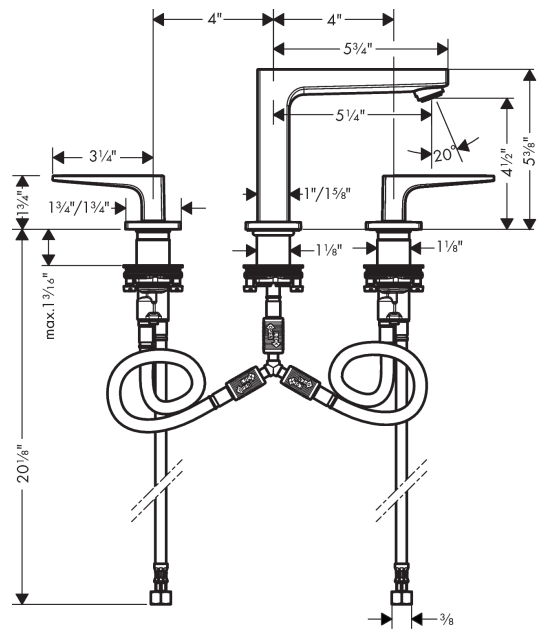

Metropol
Widespread Faucet 110 with Loop Handles, 1.2 GPM
 Finishes : **brushed nickel** Part no. : **74518821**

Description

Features

- Aerated spray
- Flow: 1.2 GPM (4.5 L/Min)
- 90° ceramic valves

Item details

List Price \$ 747.00

Technology

Compliance

Product image

Scale drawing

Metropol
Widespread Faucet 110 with Loop Handles, 1.2 GPM
 Finishes : **brushed nickel** Part no. : **74518821**

Exploded drawing

Year of production: >01/18

Metropol

Widespread Faucet 110 with Loop Handles, 1.2 GPM

Finishes : **brushed nickel** Part no. : **74518821**

Spare parts list

Year of production: >01/18

Pos.	Description	Part no.	Price	PU
1	spout 110 mm	93157820	-	1
2	aerator M24x1 (4,5 l/min)	93202000	-	1
3	service tool	95661000	-	1
4	O-ring 21x1,5	98219000	-	1
5	escutcheon for spout	92906820	-	1
6	flat seal	98749000	-	1
7	O-ring 26x4	92191000	-	1
8	connection hose 200 mm M10x1	92913000	-	1
9	O-ring 8x1,75	97827000	-	1
10	fixing set (Ø 28)	92909000	-	1
11	lever collar	97548000	-	1
12	hose connection angel	92905000	-	1
13	handle for hot water	92918820	-	1
14	handle for cold water	92919820	-	1
15	O-Ring 14x1,5	98201000	-	1
16	escutcheon	92915820	-	1
17	handle fixing set	98932000	-	1
18	shut off unit right closing	98817001	-	1
19	shut off unit left closing	95366001	-	1
20	O-ring 33x2,5	92907000	-	1
21	connection hose 400 mm M10x1	92914000	-	1
22	connection hose 18½" M8x0,75 3/8"	96321001	-	1