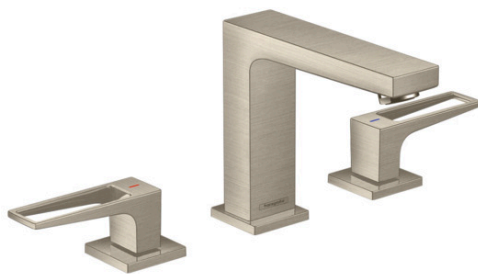

Metropol
Widespread Faucet 110 with Loop Handles, 1.2 GPM
 Finishes : **brushed nickel** Part no. : **74518821**

Description

Features

- Aerated spray
- Flow: 1.2 GPM (4.5 L/Min)
- 90° ceramic valves

Item details

List Price \$ 747.00

Technology

Compliance

Product image

Scale drawing

Metropol
Widespread Faucet 110 with Loop Handles, 1.2 GPM
 Finishes : **brushed nickel** Part no. : **74518821**

Exploded drawing

Year of production: >01/18

Metropol

Widespread Faucet 110 with Loop Handles, 1.2 GPM

Finishes : **brushed nickel** Part no. : **74518821**

Spare parts list

Year of production: >01/18

Pos.	Description	Part no.	Price	PU
1	spout 110 mm	93157820	-	1
2	aerator M24x1 (4,5 l/min)	93202000	-	1
3	service tool	95661000	-	1
4	O-ring 21x1,5	98219000	-	1
5	escutcheon for spout	92906820	-	1
6	flat seal	98749000	-	1
7	O-ring 26x4	92191000	-	1
8	connection hose 200 mm M10x1	92913000	-	1
9	O-ring 8x1,75	97827000	-	1
10	fixing set (Ø 28)	92909000	-	1
11	lever collar	97548000	-	1
12	hose connection angel	92905000	-	1
13	handle for hot water	92918820	-	1
14	handle for cold water	92919820	-	1
15	O-Ring 14x1,5	98201000	-	1
16	escutcheon	92915820	-	1
17	handle fixing set	98932000	-	1
18	shut off unit right closing	98817001	-	1
19	shut off unit left closing	95366001	-	1
20	O-ring 33x2,5	92907000	-	1
21	connection hose 400 mm M10x1	92914000	-	1
22	connection hose 18½" M8x0,75 3/8"	96321001	-	1