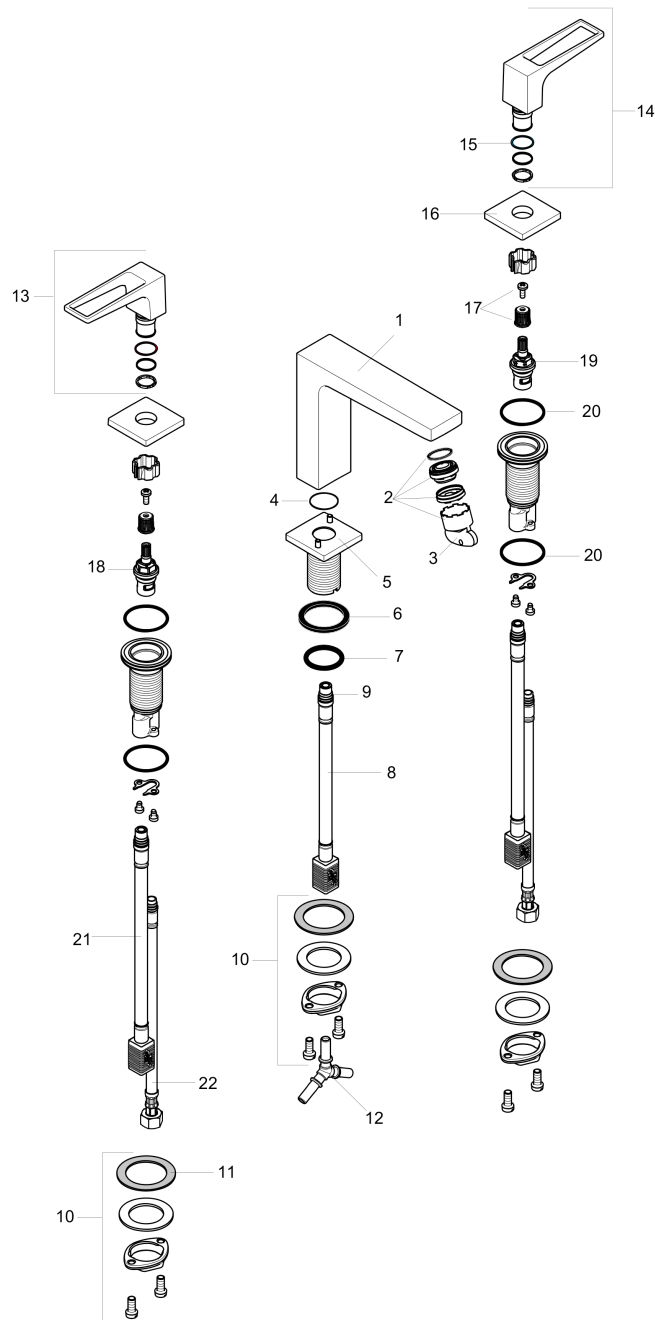

Metropol
Widespread Faucet 110 with Loop Handles, 1.2 GPM
 Finishes : **brushed nickel** Part no. : **74518821**

Description

Features

- Aerated spray
- Flow: 1.2 GPM (4.5 L/Min)
- 90° ceramic valves

Item details

List Price \$ 747.00

Technology

Compliance

Product image

Scale drawing

Metropol
Widespread Faucet 110 with Loop Handles, 1.2 GPM
 Finishes : **brushed nickel** Part no. : **74518821**

Exploded drawing

Year of production: >01/18

Metropol

Widespread Faucet 110 with Loop Handles, 1.2 GPM

Finishes : **brushed nickel** Part no. : **74518821**

Spare parts list

Year of production: >01/18

Pos.	Description	Part no.	Price	PU
1	spout 110 mm	93157820	-	1
2	aerator M24x1 (4,5 l/min)	93202000	-	1
3	service tool	95661000	-	1
4	O-ring 21x1,5	98219000	-	1
5	escutcheon for spout	92906820	-	1
6	flat seal	98749000	-	1
7	O-ring 26x4	92191000	-	1
8	connection hose 200 mm M10x1	92913000	-	1
9	O-ring 8x1,75	97827000	-	1
10	fixing set (Ø 28)	92909000	-	1
11	lever collar	97548000	-	1
12	hose connection angel	92905000	-	1
13	handle for hot water	92918820	-	1
14	handle for cold water	92919820	-	1
15	O-Ring 14x1,5	98201000	-	1
16	escutcheon	92915820	-	1
17	handle fixing set	98932000	-	1
18	shut off unit right closing	98817001	-	1
19	shut off unit left closing	95366001	-	1
20	O-ring 33x2,5	92907000	-	1
21	connection hose 400 mm M10x1	92914000	-	1
22	connection hose 18½" M8x0,75 3/8"	96321001	-	1