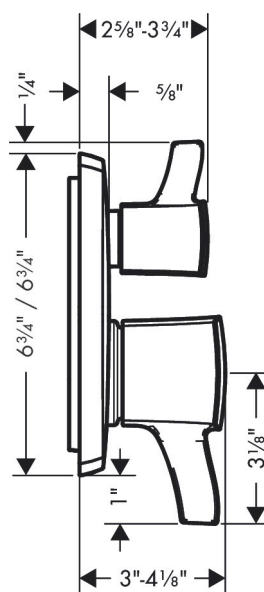

Brand	hansgrohe
Art. Name	Ecostat Classic Pressure Balance Trim Classic Square with Diverter
Art. Nr.	15865921
Surface	rubbed bronze
Pos.	1

Product Picture

Drawing

Features

- Outlets may be operated simultaneously
- Flow: 4.5 GPM (17 L/Min)
- Temperature and on/off control for 2 outlets