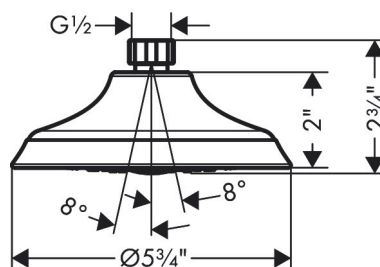

Drawing

Technology

Features

- Spray modes: Full
- 45 no-clog spray channels
- Flow: 2.5 GPM (9.5 L/Min)
- Fully-finished matching spray face