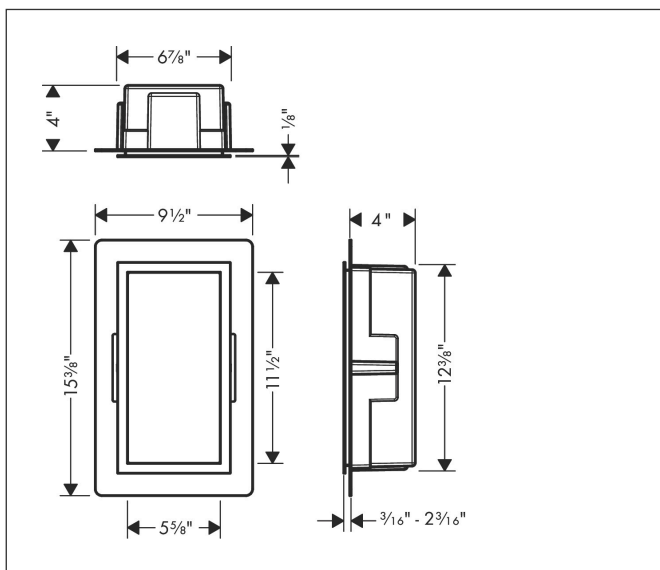

Brand	hangrohe
Art. Name	XtraStoris Individual Wall niche Brushed Stainless Steel with design frame 12"x 6"x 4"
Art. Nr.	56094990
Surface	polished gold optic
Pos.	1

Product Picture

Features

- Consists of: wall niche with design frame, sealing set
- Body colour: Brushed Stainless Steel
- Installation depth: 100 mm
- Where to use: new construction, renovation
- Easy to clean surface
- Suitable for use in wet areas
- Wall type: solid wall construction, drywall construction
- Material sealing set: Polystyrene (PS)
- Material wall niche: Stainless Steel 304 (1.4301)
- Dimensions wall niche: 300 x 150 x 100 mm (HxWxD)
- Required dimensions for sealing set: 313 x 175 x 100 mm (HxWxD)

Drawing

Technology