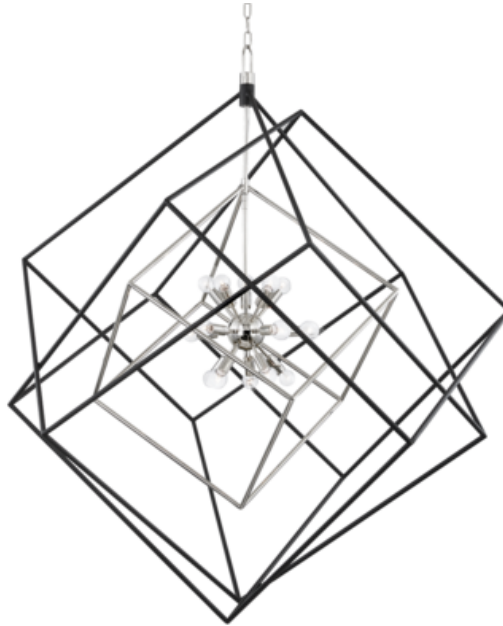

# Roundout

Product ID **1255-PN/BK**

**HUDSON VALLEY**  
THE LIGHTING STANDARD\*

## DIMENSIONAL INFORMATION

Height	<b>55.50"</b>
ADA Compliant	<b>No</b>
Hanging Type	-
Canopy/Backplate	<b>6.25" D</b>
Width	<b>42.00"</b>
Minimum Height	<b>61.75"</b>
Maximum Height	<b>113.75"</b>
Weight	<b>55.00lb.</b>