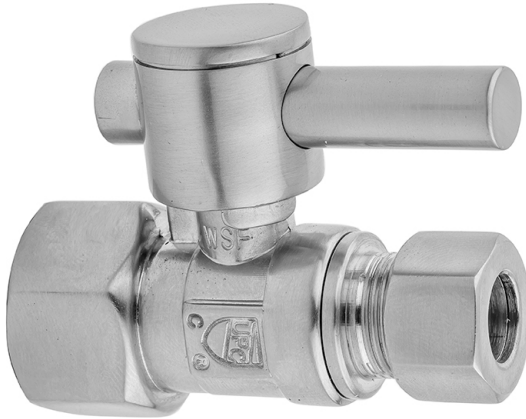

Quarter Turn Straight Pattern 3/8" IPS x 3/8" O.D. Supply Valve with Contempo Lever Handle

Model #: 618-2-

FEATURES:

- Straight pattern IPS x 3/8" O.D. quarter turn ball valve
- 3/8" IPS inlet x 3/8" O.D. outlet
- All brass body and stem

AVAILABLE FINISHES:

Polished Chrome (PCH)	Satin Chrome (SC)	Bronze Umber (BU)
Satin Nickel (SN)	Pewter (PEW)	Caramel Bronze (CB)
Polished Nickel (PN)	Antique Brass (AB)	Antique Copper (ACU)
Oil-Rubbed Bronze (ORB)	Polished Brass (PB)	Polished Copper (PCU)
Vintage Bronze (VB)	Satin Brass (SB)	Rose Gold (RG)
Matte Black (MBK)	Satin Gold (SG)	Polished Gold (PG)
Black Nickel (BKN)	Bombay Gold (BG)	Jewelers Gold (JG)
Europa Bronze (EB)	White (WH)	Sedona Beige (SDB)
Tristan Brass (TB)	Unlacquered Brass (ULB)	Satin Cooper (SCU)