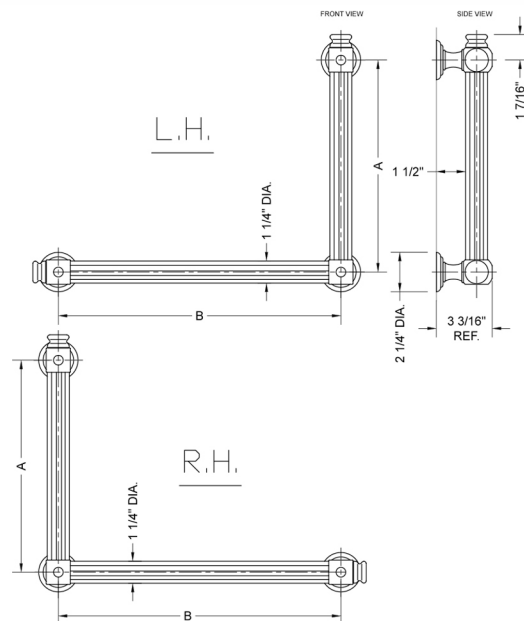

G61 16H x 24W 90° Left Hand Grab Bar

Model #: G61-16H-24W-LH-

FEATURES:

- ADA compliant when properly installed
- All brass construction, fully polished & plated
- All grab bars can be custom sized. Contact JACLO for pricing & availability
- Optional handshower sliders and toilet paper/wash cloth holders can be added only upon initial order
- Grab bars over 32" REQUIRE a middle post

SPECIFICATION DRAWING:

BRASS LUXURY GRAB BAR			
PART. #	DESCRIPTION	A H	B W
G61-12H-12W	CENTER TO CENTER	12"	12"
G61-12H-16W	CENTER TO CENTER	12"	16"
G61-12H-24W	CENTER TO CENTER	12"	24"
G61-12H-32W	CENTER TO CENTER	12"	32"
G61-16H-12W	CENTER TO CENTER	16"	12"
G61-16H-16W	CENTER TO CENTER	16"	16"
G61-16H-24W	CENTER TO CENTER	16"	24"
G61-16H-32W	CENTER TO CENTER	16"	32"
G61-24H-12W	CENTER TO CENTER	24"	12"
G61-24H-16W	CENTER TO CENTER	24"	16"
G61-24H-24W	CENTER TO CENTER	24"	24"
G61-24H-32W	CENTER TO CENTER	24"	32"
G61-32H-12W	CENTER TO CENTER	32"	12"
G61-32H-16W	CENTER TO CENTER	32"	16"
G61-32H-24W	CENTER TO CENTER	32"	24"
G61-32H-32W	CENTER TO CENTER	32"	32"