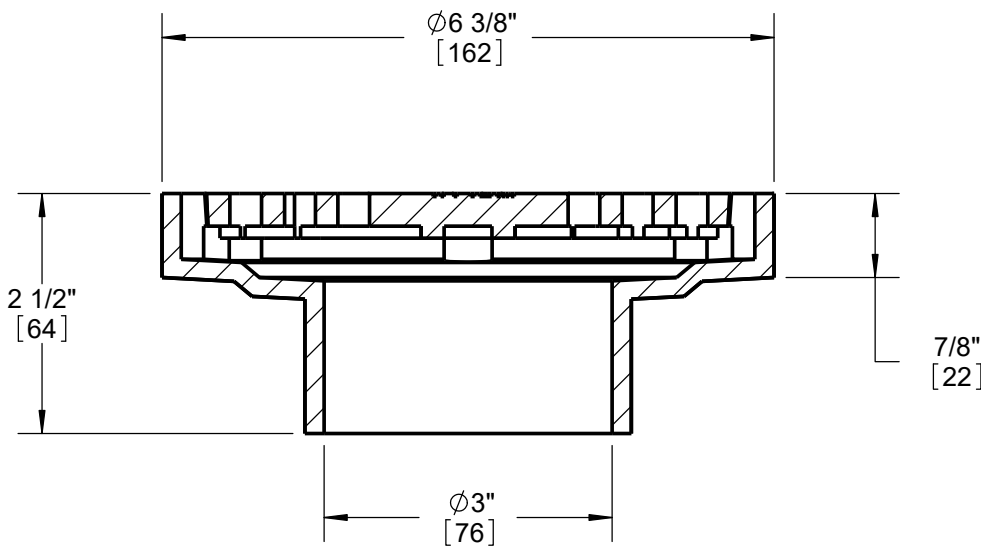

SPECIFICATION:

JOSAM SERIES 85903 COATED CAST IRON DRAIN WITH NO-HUB CONNECTION AND MEDIUM-DUTY SECURED GRATE.

DRAIN
MEDIUM-DUTY

SERIES **85903-Z**

GRATE FREE AREA: 11 IN²
SLOT WIDTH: 3/8"

WARNING: Cancer and Reproductive Harm - www.P65Warnings.ca.gov

DATE OF LAST CHANGE: 06/28/18

DIMENSIONS ARE SUBJECT TO MANUFACTURERS TOLERANCES AND CHANGE WITHOUT NOTICE. WE CAN ASSUME NO RESPONSIBILITY FOR USE OF SUPERSEDED OR VOID DATA.

JOSAM

MICHIGAN CITY, INDIANA