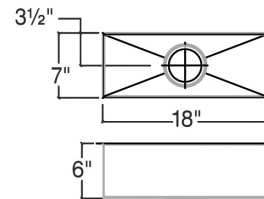

### Specifications

Model	003617
Collection	UrbanEdge®
Bowl dimensions	18" × 7" × 6"
Overall dimensions	19 1/2" × 8 1/2" × 6"
Recommended cabinet	24"