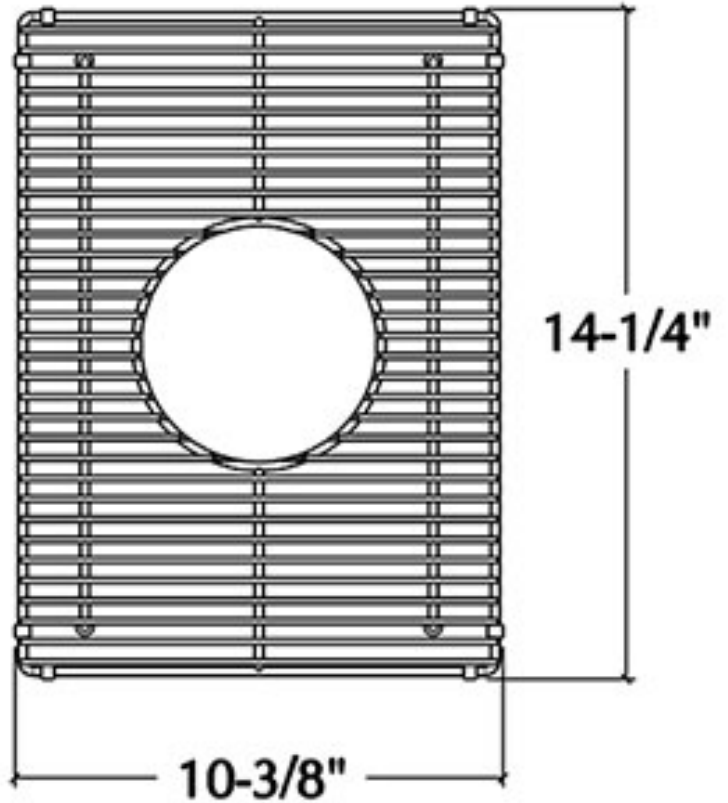

## 200943 | GRID

FIRECLAY SINK ACCESSORY

### Specifications

Model	200943
Collection	Grid
Compatible bowl dimension	11 1/4" × 15 3/4"
Overall dimensions	10 3/8" × 14 1/4" × 1"