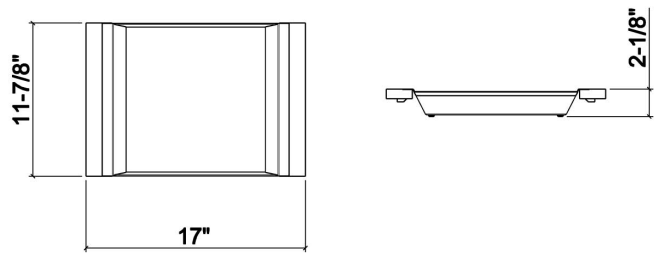

205232 | TRAY

STAINLESS STEEL SINK ACCESSORY

Specifications

Model	205232
Collection	Tray
Compatible bowl dimension (front-to-back)	16"
Overall dimensions	12" x 17" x 2 1/4"

Warranty

Home Refinements offers a 1-YEAR LIMITED WARRANTY following the purchase date for all mobile parts, options and accessories against defects of material and workmanship. This warranty is limited to defects or damages resulting from a normal residential use. For further details on our product warranty, please refer to our catalog or Web site.