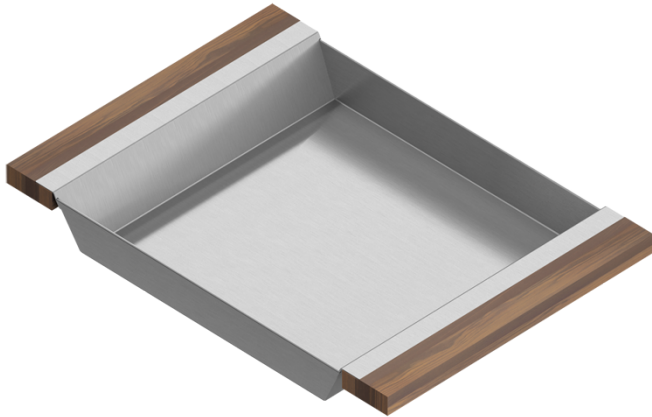

205232 | TRAY

STAINLESS STEEL SINK ACCESSORY

Specifications

Model	205232
Collection	Tray
Compatible bowl dimension (front-to-back)	16"
Overall dimensions	12" x 17" x 2 1/4"

Warranty

Home Refinements offers a 1-YEAR LIMITED WARRANTY following the purchase date for all mobile parts, options and accessories against defects of material and workmanship. This warranty is limited to defects or damages resulting from a normal residential use. For further details on our product warranty, please refer to our catalog or Web site.

Features

- Can be used on top of sink to create extra workspace or on countertop
- Ideal to prepare or to serve food
- Innovative and functional design to match with other standard Home Refinements accessories
- 100% premium hard rock maple or walnut handles for high quality and durability
- Rubber-tipped footings for better stability and protection
- 304 series stainless steel (18/10)
- Elegant no. 4 brushed finish that matches the appliances