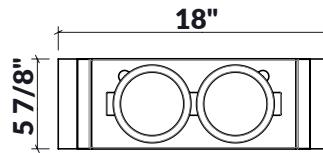

225311 | SERVING BIN WITH BOWLS (2)

STAINLESS STEEL SINK ACCESSORY

Specifications

Model	225311
Handle	Maple
Compatible bowl dimension (front-to-back)	17"
Overall dimensions	6" x 18" x 4 1/2"

Warranty

Home Refinements offers a 1-YEAR LIMITED WARRANTY following the purchase date for all mobile parts, options and accessories against defects of material and workmanship. This warranty is limited to defects or damages resulting from a normal residential use. For further details on our product warranty, please refer to our catalog or Web site.