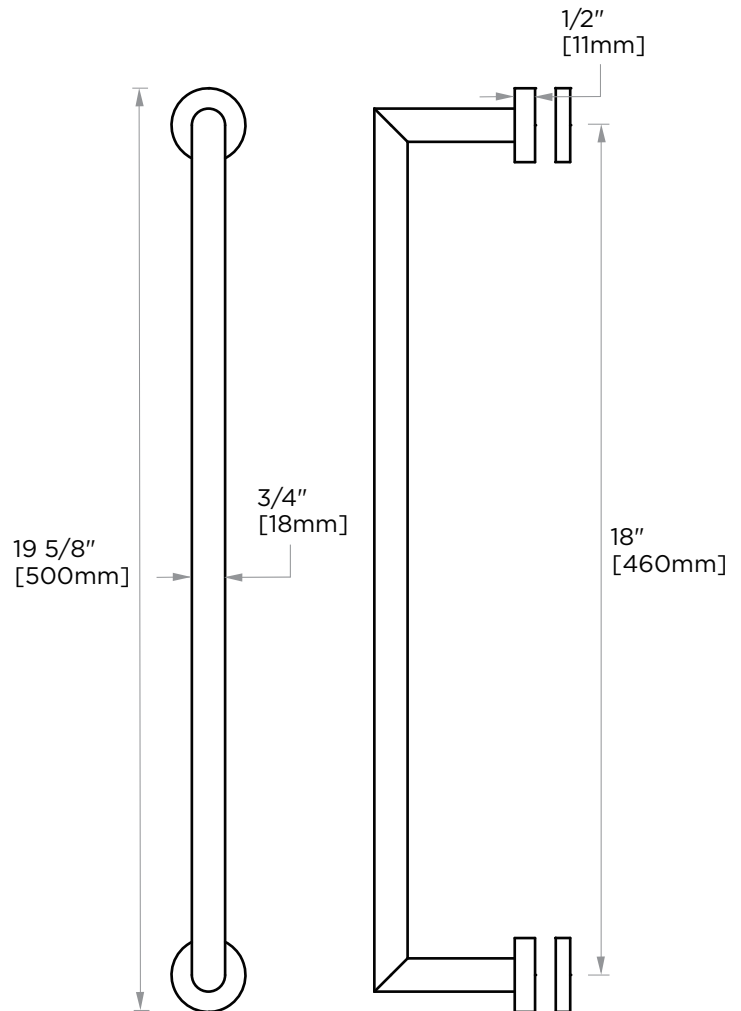

PRODUCT NAME: THROUGH GLASS TOWEL BAR 18"
PRODUCT CODE: 144180TG
MATERIAL: All-brass construction
KEY FEATURES: Contemporary design. Round minimalist look.

STOCKED FINISHES:

- Polished Chrome (99)
- Brushed Nickel (81)
- Polished Nickel (68)
- Matte Black (48)

SPECIAL FINISHES AVAILABLE: 26 options available. Please see our website for full list samples

WARRANTY:
Lifetime Limited (Residential Use)
One Year (Commercial Use)