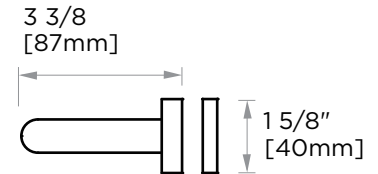

**OSLO COLLECTION**  
**THROUGH GLASS**  
**TOWEL BAR 18"**  
144180TG

**PRODUCT NAME:** THROUGH GLASS TOWEL BAR 18"  
**PRODUCT CODE:** 144180TG  
**MATERIAL:** All-brass construction  
**KEY FEATURES:** Contemporary design. Round minimalist look.