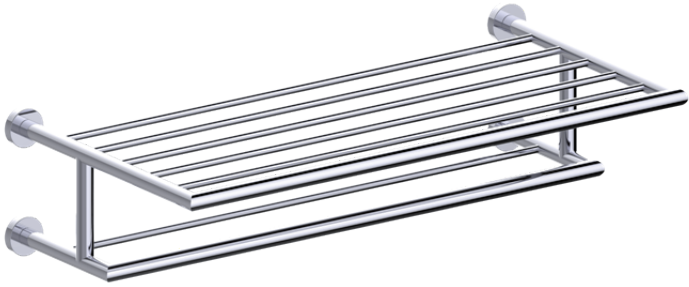

OSLO COLLECTION
TOWEL SHELF
144444

PRODUCT NAME: TOWEL SHELF

PRODUCT CODE: 144444

MATERIAL: All-brass construction

KEY FEATURES: Contemporary design.
Round minimalist look.

STOCKED FINISHES:

- Polished Chrome (99)
- Brushed Nickel (81)
- Polished Nickel (68)
- Matte Black (48)