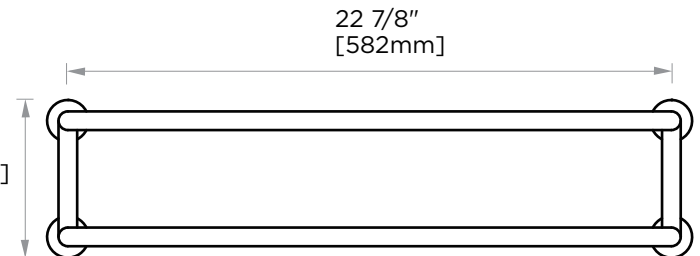

OSLO COLLECTION
TOWEL SHELF
144444

PRODUCT NAME: TOWEL SHELF

PRODUCT CODE: 144444

MATERIAL: All-brass construction

KEY FEATURES: Contemporary design.
Round minimalist look.

STOCKED FINISHES:

- Polished Chrome (99)
- Brushed Nickel (81)
- Polished Nickel (68)
- Matte Black (48)