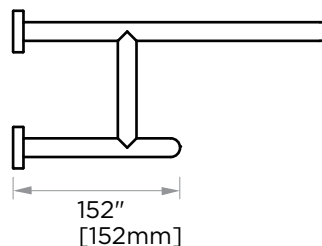

SPECIAL FINISHES AVAILABLE: 26 options available.
Please see our website for full list samples