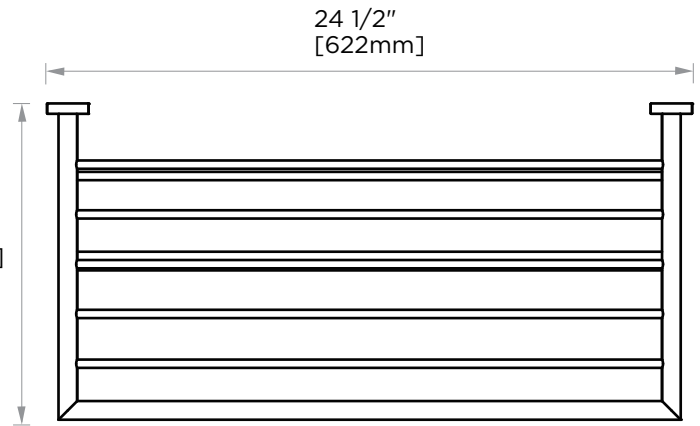

OSLO COLLECTION
TOWEL SHELF
144444

PRODUCT NAME: TOWEL SHELF

PRODUCT CODE: 144444

MATERIAL: All-brass construction

KEY FEATURES: Contemporary design.
Round minimalist look.

STOCKED FINISHES:

- Polished Chrome (99)
- Brushed Nickel (81)
- Polished Nickel (68)
- Matte Black (48)