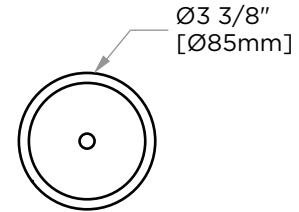

OSLO COLLECTION TOILET BRUSH SET 144620

PRODUCT NAME: TOILET BRUSH SET

PRODUCT CODE: 144620

MATERIAL: All-brass construction

KEY FEATURES: Contemporary design.
Round minimalist look.

STOCKED FINISHES:

- Polished Chrome (99)
- Brushed Nickel (81)
- Polished Nickel (68)
- Matte Black (48)