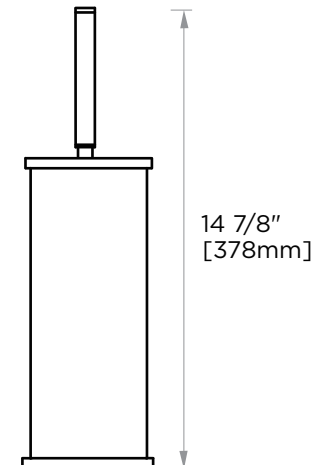

OSLO COLLECTION TOILET BRUSH SET 144620

PRODUCT NAME: TOILET BRUSH SET

PRODUCT CODE: 144620

MATERIAL: All-brass construction

KEY FEATURES: Contemporary design.
Round minimalist look.

STOCKED FINISHES:

- Polished Chrome (99)
- Brushed Nickel (81)
- Polished Nickel (68)
- Matte Black (48)