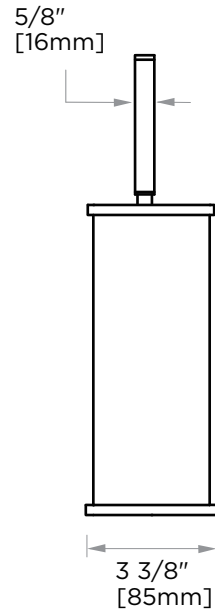

OSLO COLLECTION TOILET BRUSH SET 144620

PRODUCT NAME: TOILET BRUSH SET

PRODUCT CODE: 144620

MATERIAL: All-brass construction

KEY FEATURES: Contemporary design.
Round minimalist look.

STOCKED FINISHES:

- Polished Chrome (99)
- Brushed Nickel (81)
- Polished Nickel (68)
- Matte Black (48)