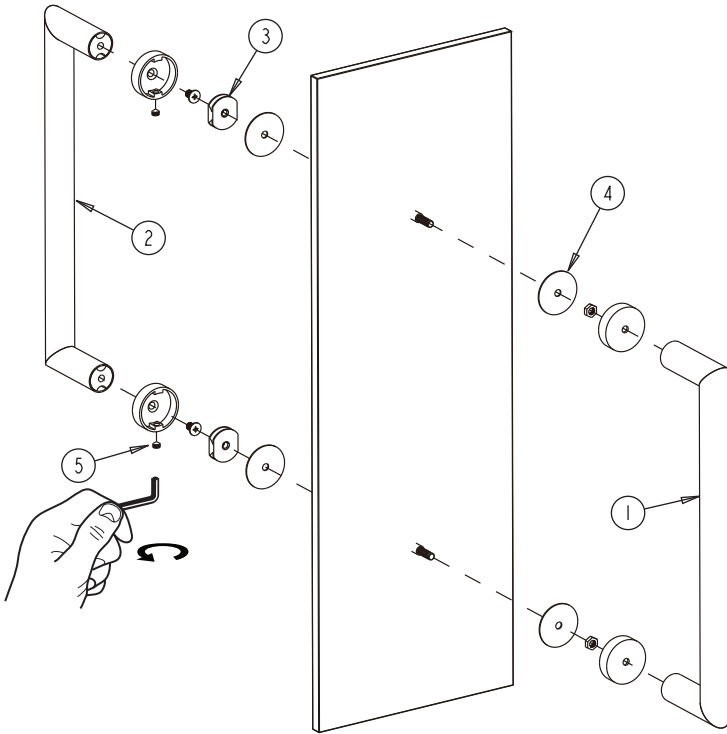

OSLO COLLECTION
DOUBLE SHOWER
DOOR HANDLE 12"
1447812

PRODUCT NAME: DOUBLE SHOWER
DOOR HANDLE 12"

PRODUCT CODE: 1447812

MATERIAL: All-brass construction

KEY FEATURES: Contemporary design.
Round minimalist look.

Lifetime Limited (Residential Use)
One Year (Commercial Use)

NOTE: Dimensions and specifications are subject to change without notice.

HANDLES INFO

Components Included		
①	Handle A	X1
②	Handle B	X1
③	Fixing Bracket	X2
④	Rubber Gasket	X4
⑤	Set Screw M6	X2

Mounting Kits Included		
	X1	Allen Key

GLASS INFO

Glass Hole C-C Distance		
A	6"/152mm	6" Shower Door Handle
	8"/203mm	8" Shower Door Handle
	12"/305mm	12" Shower Door Handle
	18"/457mm	18" Shower Door Handle
	24"/610mm	24" Shower Door Handle
B	1/2" (12mm)	Glass Hole Diameter
C	6-12mm	Glass Thickness