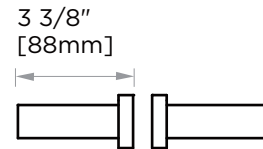

OSLO COLLECTION
DOUBLE SHOWER
DOOR HANDLE 12"
1447812

PRODUCT NAME: DOUBLE SHOWER
DOOR HANDLE 12"

PRODUCT CODE: 1447812

MATERIAL: All-brass construction

KEY FEATURES: Contemporary design.
Round minimalist look.

Mounting Kits Included		
	X1	Allen Key

GLASS INFO

Glass Hole C-C Distance		
A	6"/152mm	6" Shower Door Handle
	8"/203mm	8" Shower Door Handle
	12"/305mm	12" Shower Door Handle
	18"/457mm	18" Shower Door Handle
	24"/610mm	24" Shower Door Handle
B	1/2" (12mm)	Glass Hole Diameter
C	6-12mm	Glass Thickness