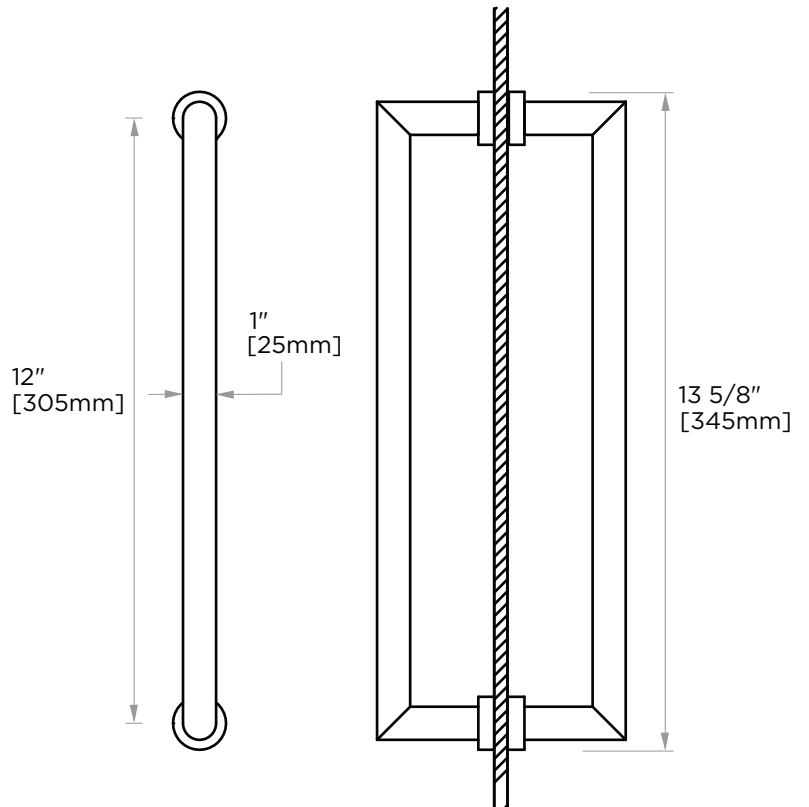

WARRANTY:

Lifetime Limited (Residential Use)
One Year (Commercial Use)

NOTE: Dimensions and specifications are subject to change without notice.