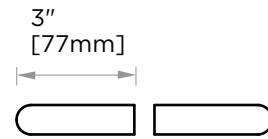

**SEVILLE COLLECTION**  
**DOUBLE SHOWER**  
**DOOR HANDLE**  
1887812

**PRODUCT NAME:** DOUBLE SHOWER DOOR HANDLE

**PRODUCT CODE:** 1887812

**MATERIAL:** All-brass construction

**KEY FEATURES:** Sleek round profile, minimalist footprint, with no rosette.

### GLASS INFO

Glass Hole C-C Distance		
A	8"/203mm	8" Shower Door Handle
	12"/305mm	12" Shower Door Handle
	18"/457mm	18" Shower Door Handle
	24"/610mm	24" Shower Door Handle
	36"/914mm	36" Shower Door Handle
B	3/8" (10mm)	Glass Hole Diameter
C	6-12mm	Glass Thickness