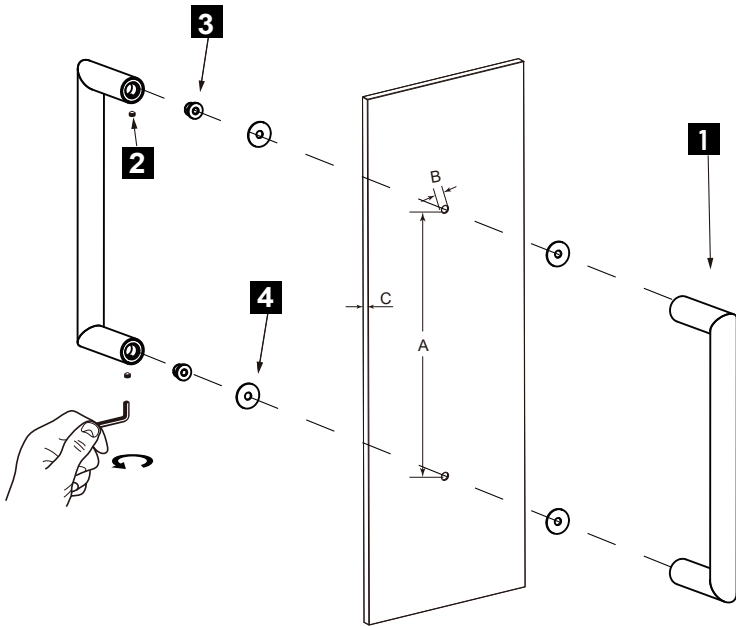

**SEVILLE COLLECTION**  
**DOUBLE SHOWER**  
**DOOR HANDLE**  
1887812

**PRODUCT NAME:** DOUBLE SHOWER DOOR HANDLE

**PRODUCT CODE:** 1887812

**MATERIAL:** All-brass construction

**KEY FEATURES:** Sleek round profile, minimalist footprint, with no rosette.

### HANDLES INFO

Components Included		
①	Handle	X1
②	Set Screw M6	X2
③	Fixing Bracket	X2
④	Rubber Gasket	X4

Mounting Kits Included		
	X1	Allen Key

### GLASS INFO

Glass Hole C-C Distance		
A	8"/203mm	8" Shower Door Handle
	12"/305mm	12" Shower Door Handle
	18"/457mm	18" Shower Door Handle
	24"/610mm	24" Shower Door Handle
	36"/914mm	36" Shower Door Handle
B	3/8" (10mm)	Glass Hole Diameter
C	6-12mm	Glass Thickness