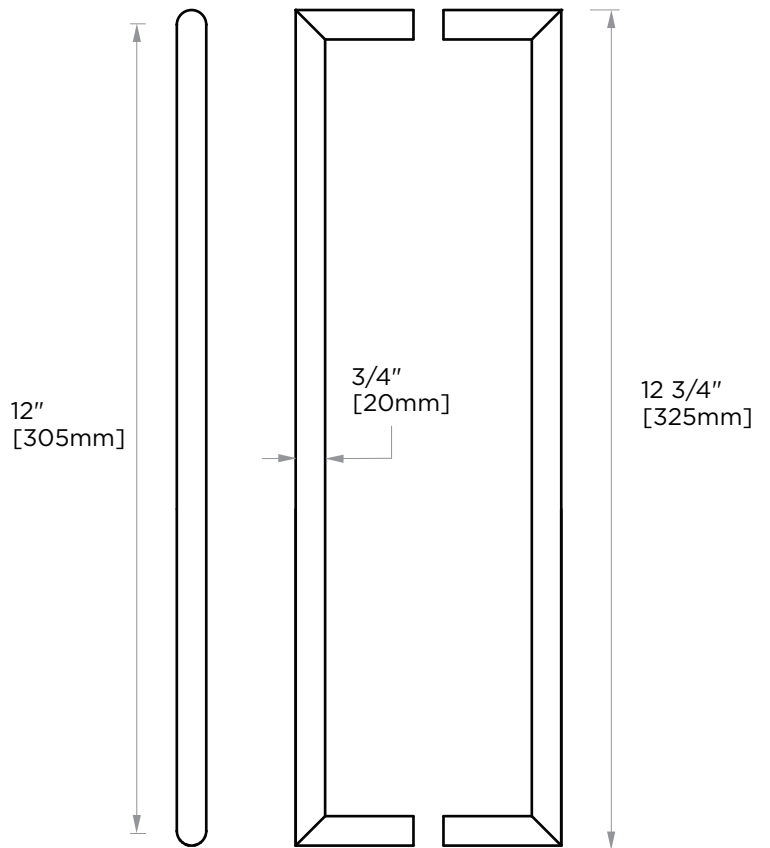

WARRANTY:

Lifetime Limited (Residential Use)
One Year (Commercial Use)

NOTE: Dimensions and specifications are subject to change without notice.