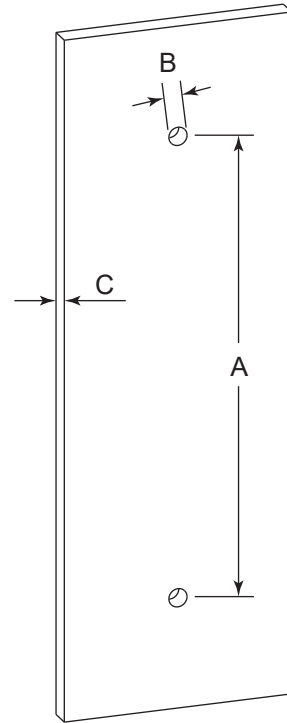

**SEVILLE COLLECTION**  
**DOUBLE SHOWER**  
**DOOR HANDLE**  
1887812

**PRODUCT NAME:** DOUBLE SHOWER DOOR HANDLE

**PRODUCT CODE:** 1887812

**MATERIAL:** All-brass construction

**KEY FEATURES:** Sleek round profile, minimalist footprint, with no rosette.

### HANDLES INFO

Components Included		
①	Handle	X1
②	Set Screw M6	X2
③	Fixing Bracket	X2
④	Rubber Gasket	X4

Mounting Kits Included		
	X1	Allen Key

### GLASS INFO

Glass Hole C-C Distance		
A	8"/203mm	8" Shower Door Handle
	12"/305mm	12" Shower Door Handle
	18"/457mm	18" Shower Door Handle
	24"/610mm	24" Shower Door Handle
	36"/914mm	36" Shower Door Handle
B	3/8" (10mm)	Glass Hole Diameter
C	6-12mm	Glass Thickness