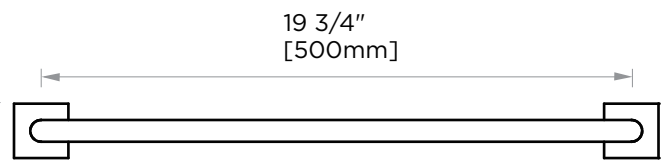

PRODUCT NAME: TOWEL SHELF

PRODUCT CODE: 262440

MATERIAL: All-brass construction

KEY FEATURES: Contemporary design.
Simple and straight forward lines.
Strong linear silhouette.

STOCKED FINISHES:

- Polished Chrome (99)
- Brushed Nickel (81)
- Polished Nickel (68)
- Matte Black (48)

1 5/8" [40mm]

SPECIAL FINISHES AVAILABLE: 26 options available.
Please see our website for full list samples

WARRANTY:
Lifetime Limited (Residential Use)
One Year (Commercial Use)