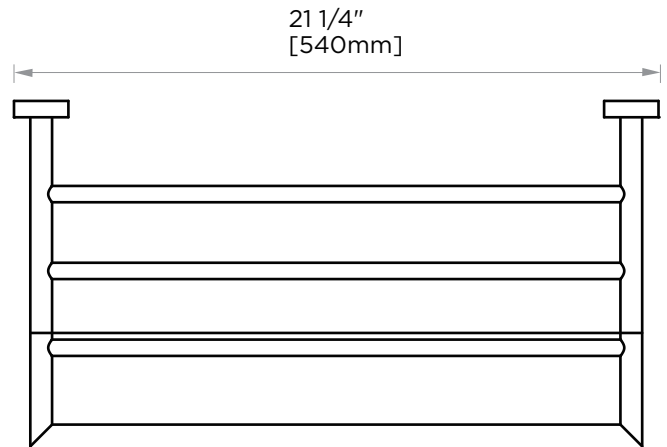

MADRID COLLECTION
TOWEL SHELF
262440

PRODUCT NAME: TOWEL SHELF

PRODUCT CODE: 262440

MATERIAL: All-brass construction

KEY FEATURES: Contemporary design.
Simple and straight forward lines.
Strong linear silhouette.