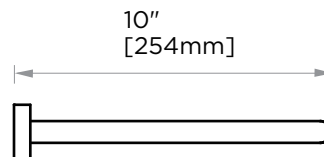

NOTE: Dimensions and specifications are subject to change without notice.