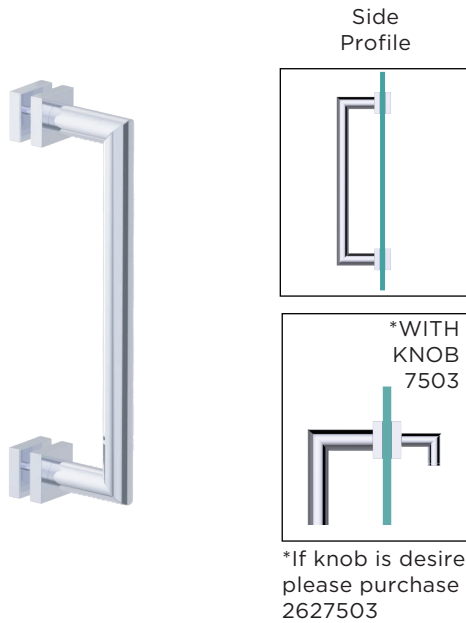

MADRID COLLECTION SINGLE SHOWER DOOR HANDLE 12" 2627512

PRODUCT NAME: SINGLE SHOWER DOOR HANDLE 12"

PRODUCT CODE: 2627512

MATERIAL: All-brass construction

KEY FEATURES: Contemporary design. Simple and straight forward lines. Strong linear silhouette.

NOTE: Dimensions and specifications are subject to change without notice.

HANDLES INFO

Components Included		
①	Handle	X1
②	Set Screw M6	X2
③	Fixing Bracket	X2
④	Rubber Gasket	X4

GLASS INFO

Glass Hole C-C Distance		
A	8"/203mm	8" Shower Door Handle
	12"/305mm	12" Shower Door Handle
	18"/457mm	18" Shower Door Handle
	24"/610mm	24" Shower Door Handle
B	1/2" (12mm)	Glass Hole Diameter
C	6-12mm	Glass Thickness

Mounting Kits Included		
	X1	Allen Key

* Can be used with extension kit for thicker doors

NOTE: Dimensions and specifications are subject to change without notice.