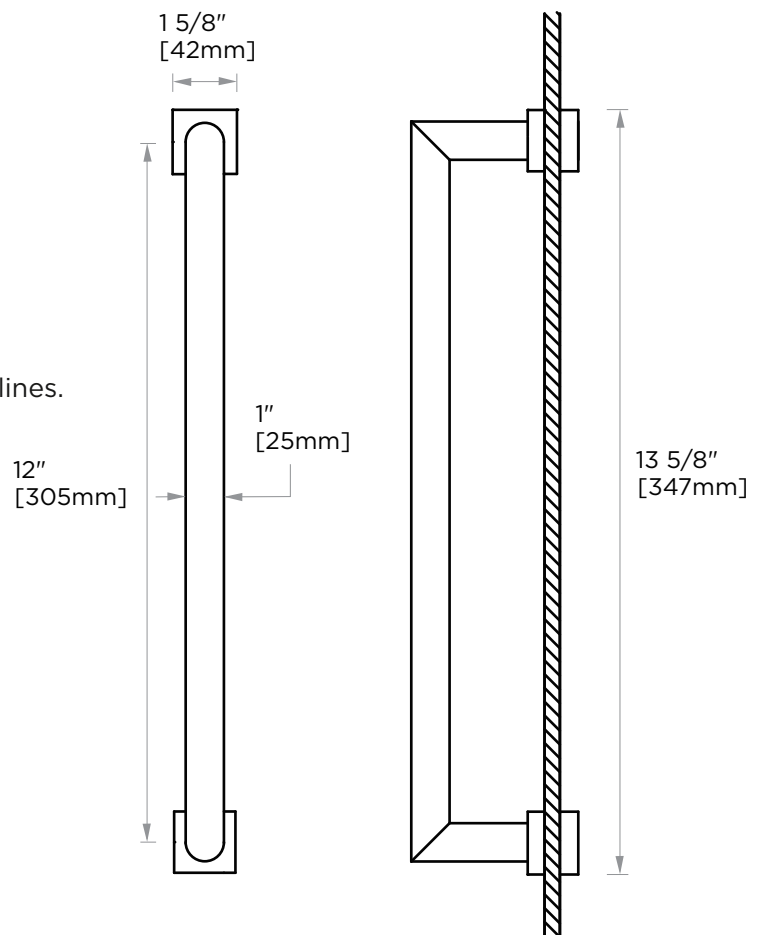

MADRID COLLECTION SINGLE SHOWER DOOR HANDLE 12" 2627512

PRODUCT NAME: SINGLE SHOWER DOOR HANDLE 12"

PRODUCT CODE: 2627512

MATERIAL: All-brass construction

KEY FEATURES: Contemporary design. Simple and straight forward lines. Strong linear silhouette.

NOTE: Dimensions and specifications are subject to change without notice.

HANDLES INFO

Components Included		
①	Handle	X1
②	Set Screw M6	X2
③	Fixing Bracket	X2
④	Rubber Gasket	X4

GLASS INFO

Glass Hole C-C Distance		
A	8"/203mm	8" Shower Door Handle
	12"/305mm	12" Shower Door Handle
	18"/457mm	18" Shower Door Handle
	24"/610mm	24" Shower Door Handle
B	1/2" (12mm)	Glass Hole Diameter
C	6-12mm	Glass Thickness

Mounting Kits Included		
	X1	Allen Key

* Can be used with extension kit for thicker doors

NOTE: Dimensions and specifications are subject to change without notice.