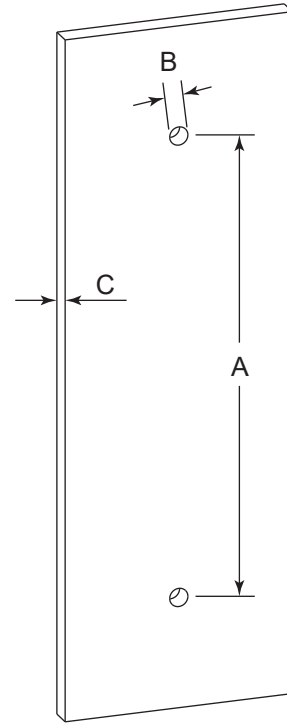

MADRID COLLECTION SINGLE SHOWER DOOR HANDLE 12" 2627512

PRODUCT NAME: SINGLE SHOWER DOOR HANDLE 12"

PRODUCT CODE: 2627512

MATERIAL: All-brass construction

KEY FEATURES: Contemporary design. Simple and straight forward lines. Strong linear silhouette.

NOTE: Dimensions and specifications are subject to change without notice.

HANDLES INFO

Components Included		
①	Handle	X1
②	Set Screw M6	X2
③	Fixing Bracket	X2
④	Rubber Gasket	X4

GLASS INFO

Glass Hole C-C Distance		
A	8"/203mm	8" Shower Door Handle
	12"/305mm	12" Shower Door Handle
	18"/457mm	18" Shower Door Handle
	24"/610mm	24" Shower Door Handle
B	1/2" (12mm)	Glass Hole Diameter
C	6-12mm	Glass Thickness