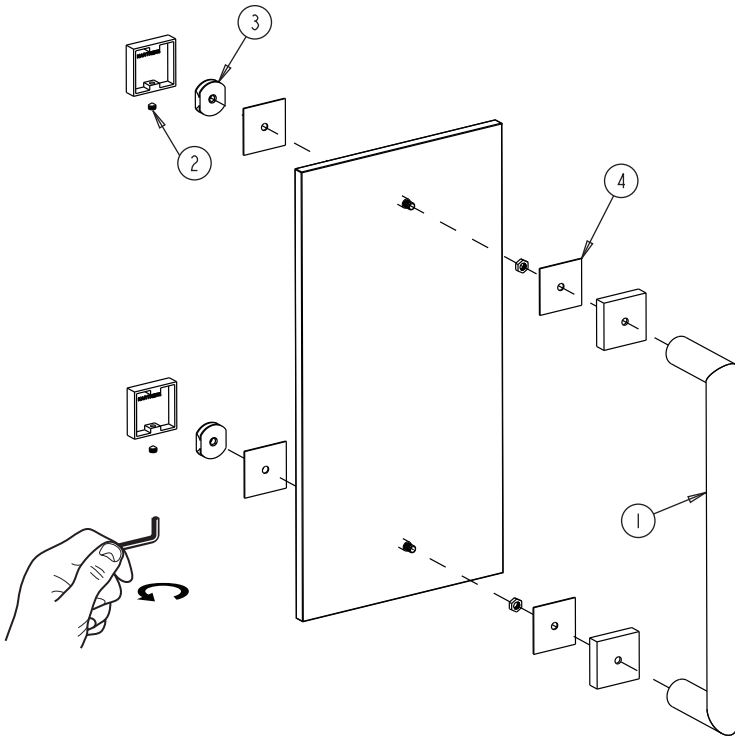

MADRID COLLECTION SINGLE SHOWER DOOR HANDLE 12" 2627512

PRODUCT NAME: SINGLE SHOWER DOOR HANDLE 12"

PRODUCT CODE: 2627512

MATERIAL: All-brass construction

KEY FEATURES: Contemporary design. Simple and straight forward lines. Strong linear silhouette.

NOTE: Dimensions and specifications are subject to change without notice.

HANDLES INFO

Components Included		
①	Handle	X1
②	Set Screw M6	X2
③	Fixing Bracket	X2
④	Rubber Gasket	X4

GLASS INFO

Glass Hole C-C Distance		
A	8"/203mm	8" Shower Door Handle
	12"/305mm	12" Shower Door Handle
	18"/457mm	18" Shower Door Handle
	24"/610mm	24" Shower Door Handle
B	1/2" (12mm)	Glass Hole Diameter
C	6-12mm	Glass Thickness

Mounting Kits Included		
	X1	Allen Key

* Can be used with extension kit for thicker doors

NOTE: Dimensions and specifications are subject to change without notice.