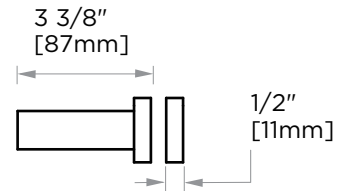

MADRID COLLECTION SINGLE SHOWER DOOR HANDLE 12" 2627512

PRODUCT NAME: SINGLE SHOWER DOOR HANDLE 12"

PRODUCT CODE: 2627512

MATERIAL: All-brass construction

KEY FEATURES: Contemporary design. Simple and straight forward lines. Strong linear silhouette.

NOTE: Dimensions and specifications are subject to change without notice.

HANDLES INFO

Components Included		
①	Handle	X1
②	Set Screw M6	X2
③	Fixing Bracket	X2
④	Rubber Gasket	X4

GLASS INFO

Glass Hole C-C Distance		
A	8"/203mm	8" Shower Door Handle
	12"/305mm	12" Shower Door Handle
	18"/457mm	18" Shower Door Handle
	24"/610mm	24" Shower Door Handle
B	1/2" (12mm)	Glass Hole Diameter
C	6-12mm	Glass Thickness